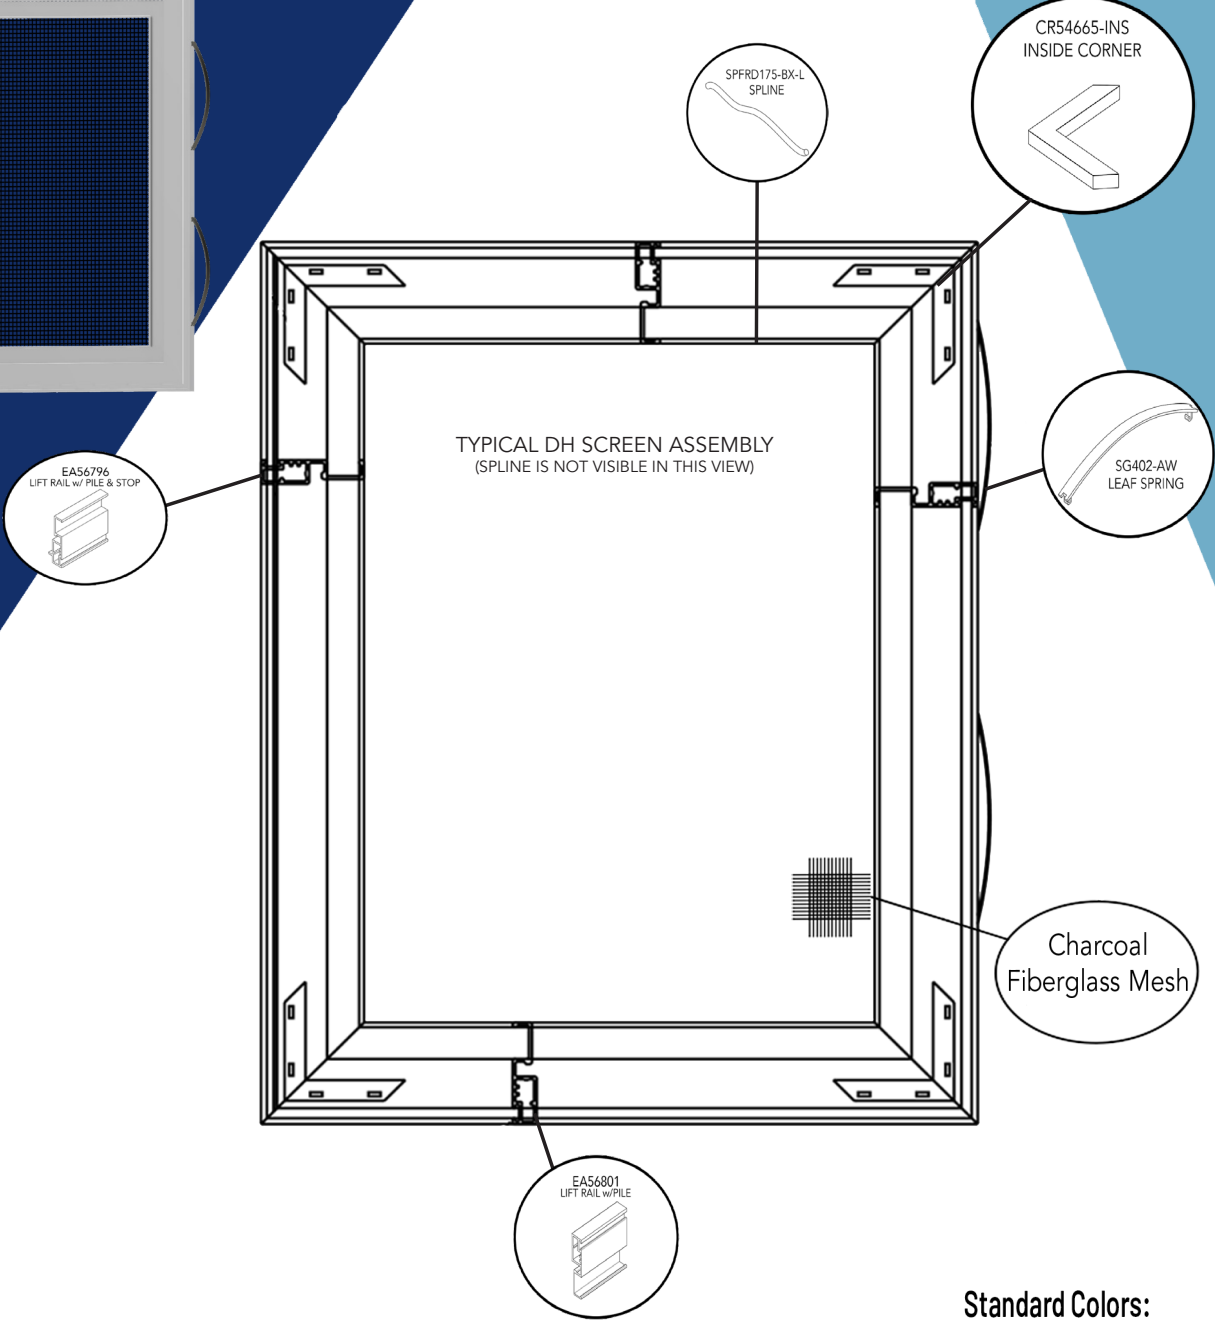

DH1 - Double Hung Half Screen

Available in $\frac{5}{16}$ " , $\frac{3}{8}$ " and $\frac{7}{16}$ " , contact RiteScreen for details.