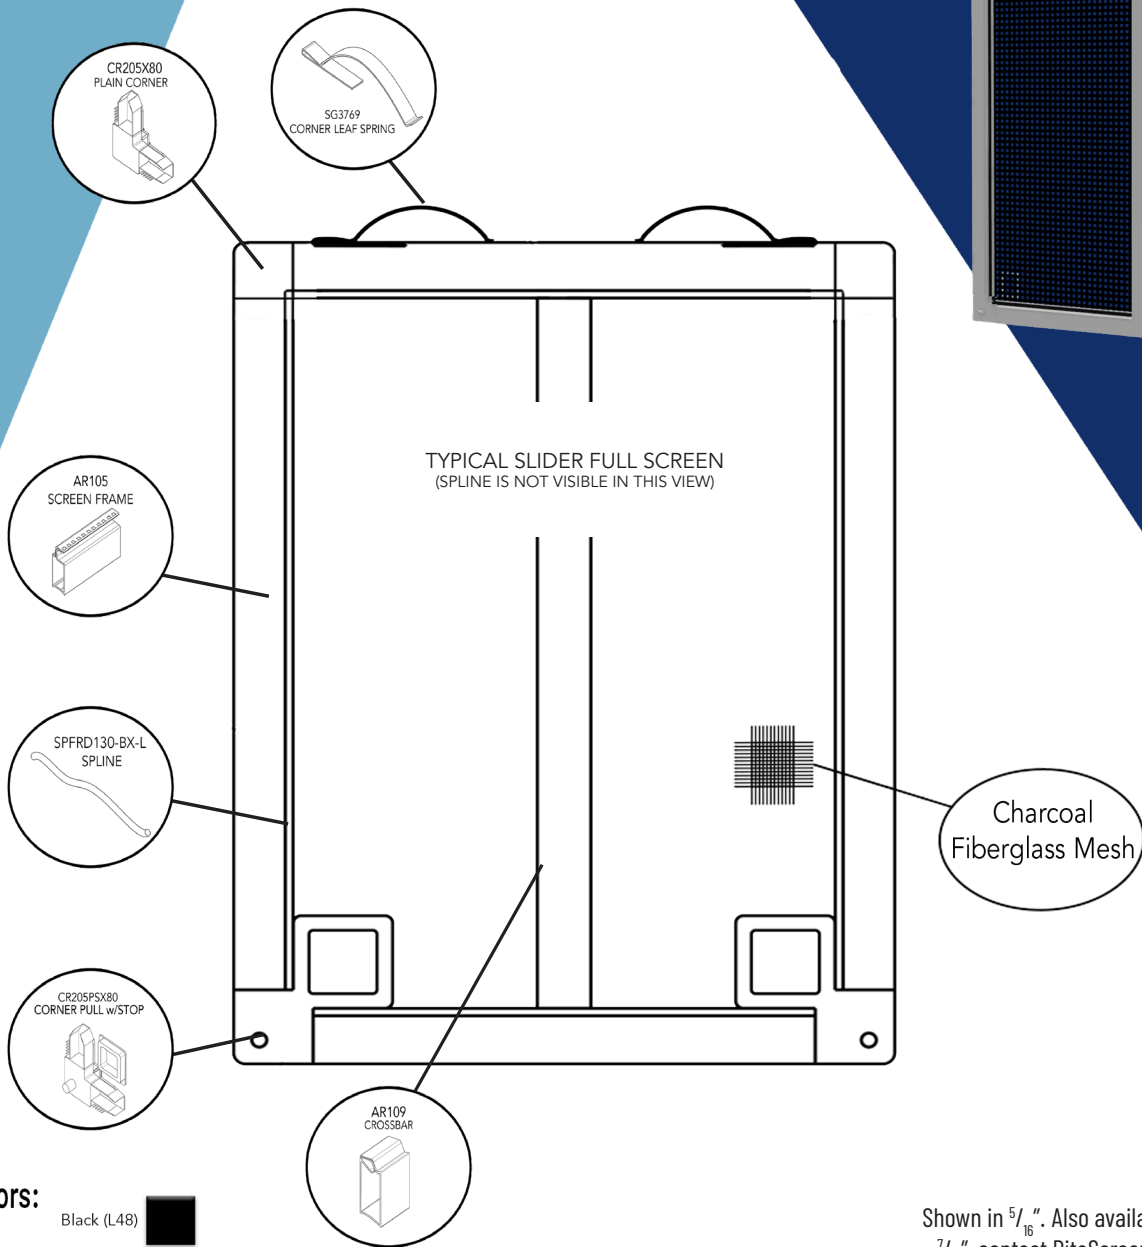

Standard Colors:

Black (L48)	
White (C01)	
Clay (A22)	
Almond (A29)	
Bronze (B16)	

Shown in $\frac{5}{16}$ ". Also available in $\frac{3}{8}$ " and $\frac{7}{16}$ ", contact RiteScreen for details.

Series #	Fully Assembled Screen	Size	UOM	List Price
RFSL1	Minimum Price	0" to 49" UI	United Inch	$22.66
RFSL1	U.I. Price	50" UI and Above	United Inch	$0.4626

Part #	Description	Color	Length	UOM	QTY	List Price
AR105-16-12XXX	Screen Frame	Standard	12.5'	Box	152/pcs	$1,583.72
AR109-16-11XXX	Crossbar	Standard	11.5'	Box	153/pcs	$1,593.72
XCR205X80-XXX**	Plain Corner	Standard		Box	100/pcs	$87.30
XCR205PSX80-XXX**	Corner Pull w/Stop	Standard		Box	100/pcs	$98.39
XSG3769**	Leaf Spring	Mill		Box	100/pcs	$376.56
MSFG36X100-L00	36" x 100' Char Fiber Mesh	Charcoal	100'	Roll	400 ft²	$184.80
SPFRD130-BX-L	Foam Spline	Black	8,000'	Box	8,000'	$506.88

**Available in bulk quantities