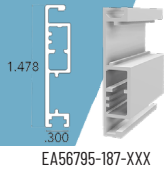

Part #	Description	Color	Length	UOM	QTY	List Price Bulk
EA56795-187-XXX	Latch Rail	Standard	15.5'	Box	20/pcs	$1,633.25
EA56796-204-XXX	Lift Rail w/Pile and Stop	Standard	17'	Box	20/pcs	$1,566.73
EA56797-204-XXX	Pile Rail	Standard	17'	Box	20/pcs	$1,297.28
EA56799-204-XXX	Stop Rail w/Pile	Standard	17'	Box	20/pcs	$1,464.10
EA56800-204-XXX	Stop Rail w/Pile	Standard	17'	Box	20/pcs	$1,463.21
EA56801-204-XXX	Lift Rail w/Pile	Standard	17'	Box	20/pcs	$1,542.49
EA38654-156-XXX	Casement Frame	Standard	13'	Box	20/pcs	$1,261.26
EA56778-204-XXX	Screen Frame	Standard	17'	Box	20/ea	$1,352.80
EA56788-209-XXX	Casement Frame	Standard	17.5'	Box	20/pcs	$1,721.03
SR121-19-100XXX	121 Steel Frame	Standard (No Black)	8.1'	Box	20/pcs	$971.52
EA1749-161-XXX	199EXT Extruded Aluminum Frame	Standard	13.5'	Box	10/pcs	$1,248.77
EA16282-161-XXX	144EXT Extruded Aluminum Frame with Woolpile	Standard	13.5'	Box	10/pcs	$1,267.90
EA16289-161-XXX	144EXT Extruded Aluminum Frame	Standard	13.5'	Box	10/pcs	$1,267.90
EA17011-161-XXX	MOOSE Extruded Aluminum Frame with Woolpile	Standard	13.5'	Box	10/pcs	$1,816.44
EA17010-161-XXX	MOOSE Extruded Aluminum Frame	Standard	13.5'	Box	10/pcs	$1,747.60