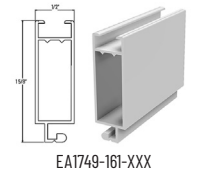

Part #	Description	Color	Length	UOM	QTY	List Price Bulk
EA56795-187-XXX	Latch Rail	Standard	15.5'	Box	20/pcs	$1,633.25
EA56796-204-XXX	Lift Rail w/Pile and Stop	Standard	17'	Box	20/pcs	$1,566.73
EA56797-204-XXX	Pile Rail	Standard	17'	Box	20/pcs	$1,297.28
EA56799-204-XXX	Stop Rail w/Pile	Standard	17'	Box	20/pcs	$1,464.10
EA56800-204-XXX	Stop Rail w/Pile	Standard	17'	Box	20/pcs	$1,463.21
EA56801-204-XXX	Lift Rail w/Pile	Standard	17'	Box	20/pcs	$1,542.49
EA38654-156-XXX	Casement Frame	Standard	13'	Box	20/pcs	$1,261.26
EA56778-204-XXX	Screen Frame	Standard	17'	Box	20/ea	$1,352.80
EA56788-209-XXX	Casement Frame	Standard	17.5'	Box	20/pcs	$1,721.03
SR121-19-100XXX	121 Steel Frame	Standard (No Black)	8.1'	Box	20/pcs	$971.52
EA1749-161-XXX	199EXT Extruded Aluminum Frame	Standard	13.5'	Box	10/pcs	$1,248.77
EA16282-161-XXX	144EXT Extruded Aluminum Frame with Woolpile	Standard	13.5'	Box	10/pcs	$1,267.90
EA16289-161-XXX	144EXT Extruded Aluminum Frame	Standard	13.5'	Box	10/pcs	$1,267.90
EA17011-161-XXX	MOOSE Extruded Aluminum Frame with Woolpile	Standard	13.5'	Box	10/pcs	$1,816.44
EA17010-161-XXX	MOOSE Extruded Aluminum Frame	Standard	13.5'	Box	10/pcs	$1,747.60