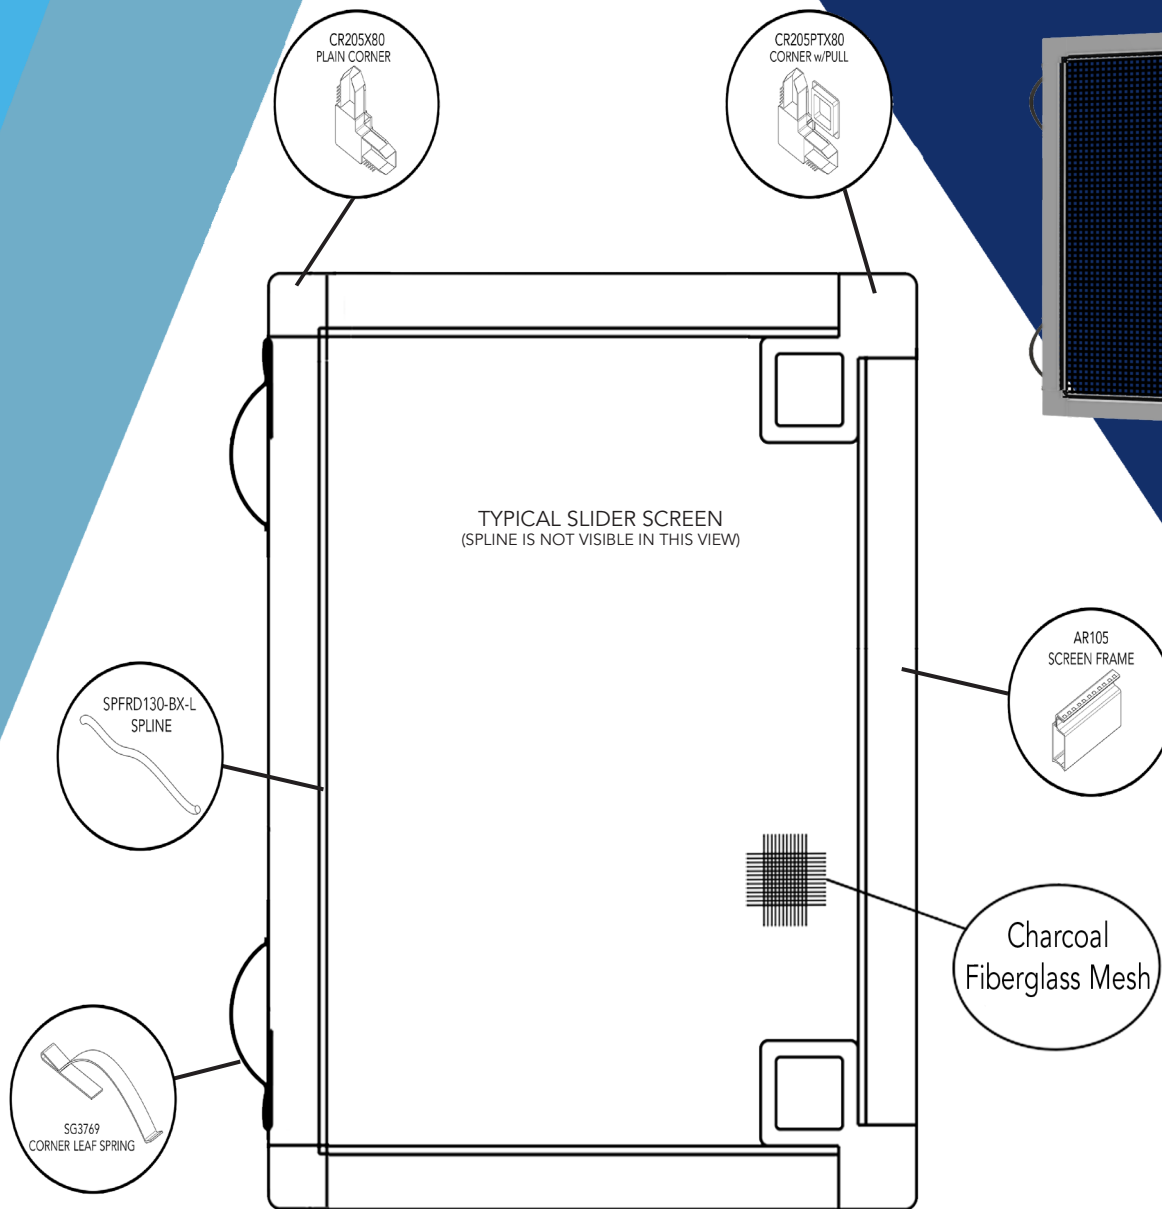

Standard Colors:

White (C01)		Black (L48)	
Almond (A29)		Clay (A22)	
		Bronze (B16)	

Shown in $\frac{5}{16}$ ". Also available in $\frac{3}{8}$ " and $\frac{7}{16}$ ", contact RiteScreen for details.

Series #	Fully Assembled Screen	Size	UOM	List Price
RFSL3	Minimum Price	0" to 49" UI	United Inch	$22.58
RFSL3	U.I. Price	50" UI and Above	United Inch	$0.4608
RFSL3-W	With Woolpile	50" UI and Above	United Inch	$0.5174

Part #	Description	Color	Length	UOM	QTY	List Price
AR105-16-12XXX	Screen Frame	Standard	12.5'	Box	152/pcs	$1,583.72
XCR205X80-XXX**	Plain Corner	Standard		Box	100/pcs	$87.30
XCR205PTX80-XXX**	Corner w/Pull	Standard		Box	100/pcs	$98.39
XSG3769**	Leaf Spring	Mill		Box	100/pcs	$376.56
MSFG36X100-L00	36" x 100' Char Fiber Mesh	Charcoal	100'	Roll	400 ft²	$184.80
SPFRD130-BX-L	Foam Spline	Black	8,000'	Box	8,000'	$506.88

**Available in bulk quantities