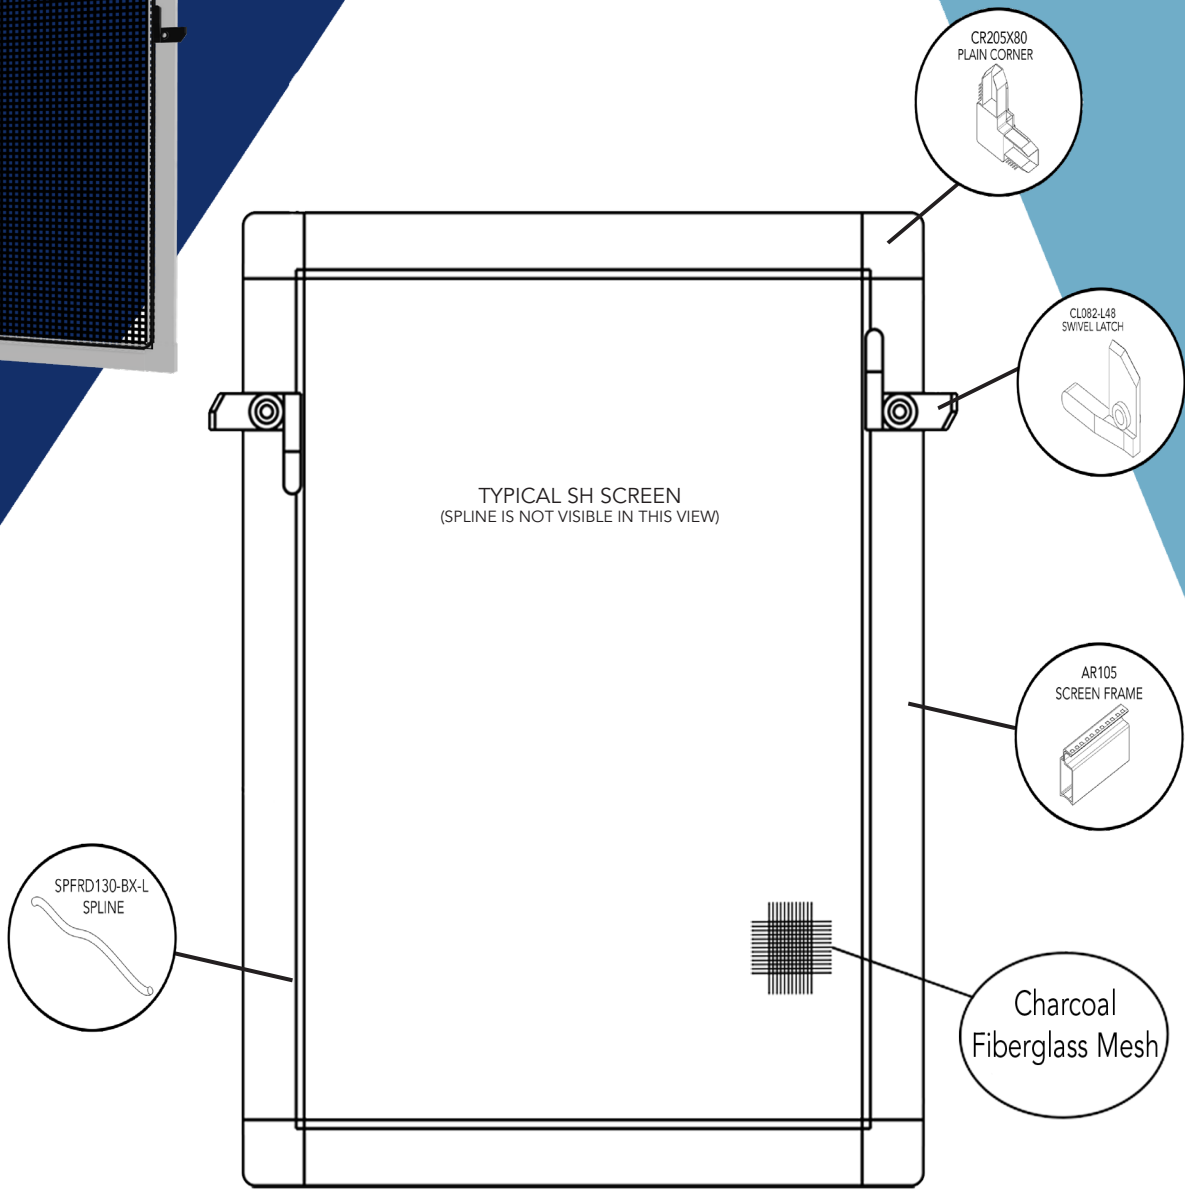

RFSH7 - Roll-Formed Single Hung Screen

Shown in $\frac{5}{16}$ ". Also available in $\frac{3}{8}$ " and $\frac{7}{16}$ ", contact RiteScreen for details.

Standard Colors:

XXX in part numbers are place holders for Color Code

White (C01)		Clay (A22)	
Almond (A29)		Bronze (B16)	
		Black (L48)	

Series #	Fully Assembled Screen	Size	UOM	List Price
RFSH7	Minimum Price	0" to 49" UI	United Inch	$22.72
RFSH7	U.I. Price	50" UI and Above	United Inch	$0.4634

Part #	Description	Color	Length	UOM	QTY	List Price
AR105-16-12XXX	Screen Frame	Standard	12.5'	Box	152/pcs	$1,583.72
XCR205X80-XXX**	Plain Corner	Standard		Box	100/pcs	$87.30
XCL082-L48**	Swivel Latch	Black		Box	100/pcs	$98.57
SPFRD130-BX-L	Foam Spline	Black	8,000'	Box	8,000'	$506.88
MSFG36X100-L00	36" x 100' Char Fiber Mesh	Charcoal	100'	Roll	400 ft²	$184.80

**Available in bulk quantities