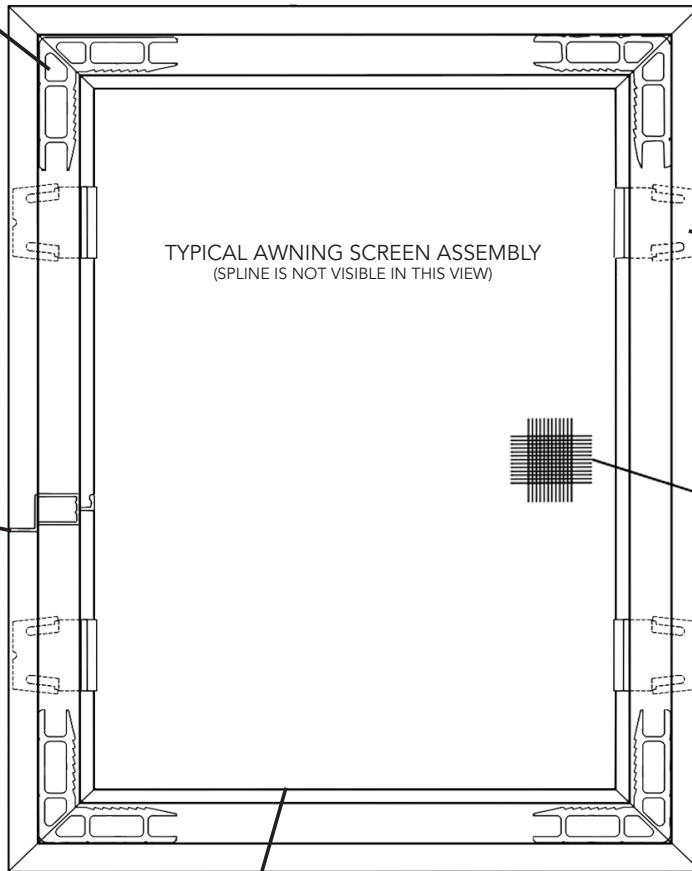

Charcoal
Fiberglass Mesh