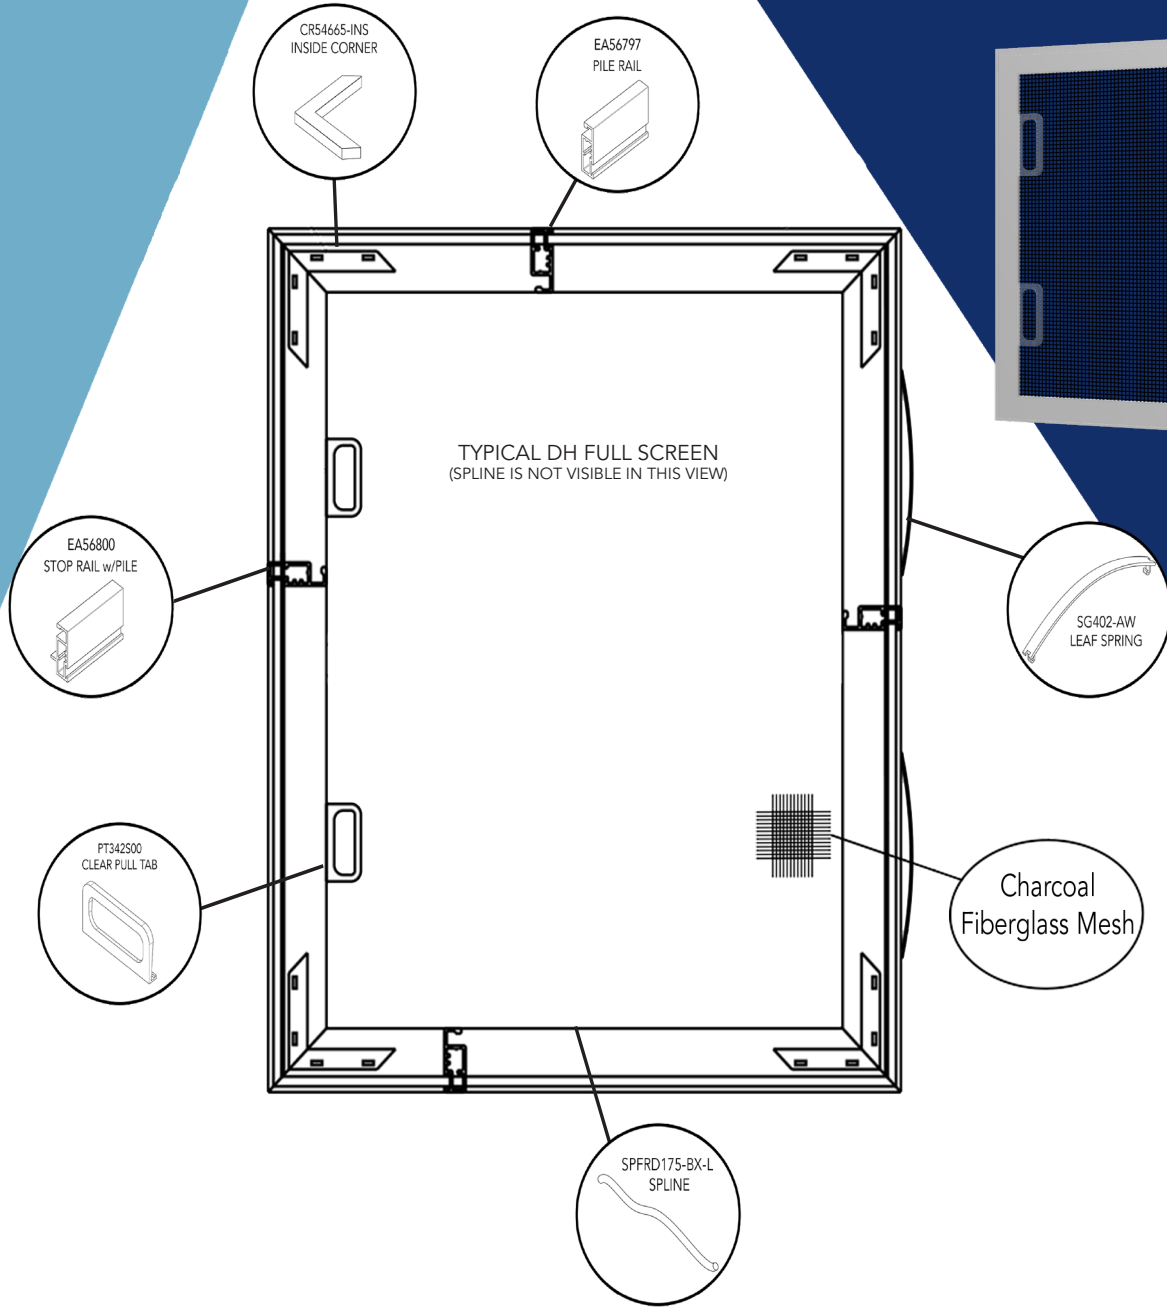

Standard Colors:

Black (L48)	
White (C01)	
Almond (A29)	
Clay (A22)	
Bronze (B16)	

Available in $\frac{5}{16}$ " , $\frac{3}{8}$ " and $\frac{7}{16}$ " , contact
RiteScreen for details.

Series #	Fully Assembled Screen	Size	UOM	List Price
DH8	Minimum Price	0" to 49" UI	United Inch	$35.02
DH8	U.I. Price	50" UI and Above	United Inch	$0.7146

Part #	Description	Color	Length	UOM	QTY	List Price
EA56797-204-XXX	Pile Rail	Standard	17'	Box	20/pcs	$1,297.28
EA56800-204-XXX	Stop Rail w/Pile	Standard	17'	Box	20/pcs	$1,463.21
XCR54665-INS**	Inside Corner	Mill		Box	100/pcs	$112.30
XSG402-AW**	Leaf Spring	Mill		Box	100/pcs	$84.66
XPT342S00**	Clear Pull Tab	Clear		Box	100/pcs	$84.14
MSFG36X100-L00	36" x 100' Char Fiber Mesh	Charcoal	100'	Roll	400 ft²	$184.80
SPFRD175-BX-L	.175" Diameter Foam Spline	Black	5,000'	Box	5,000'	$413.60

** Available in bulk quantities