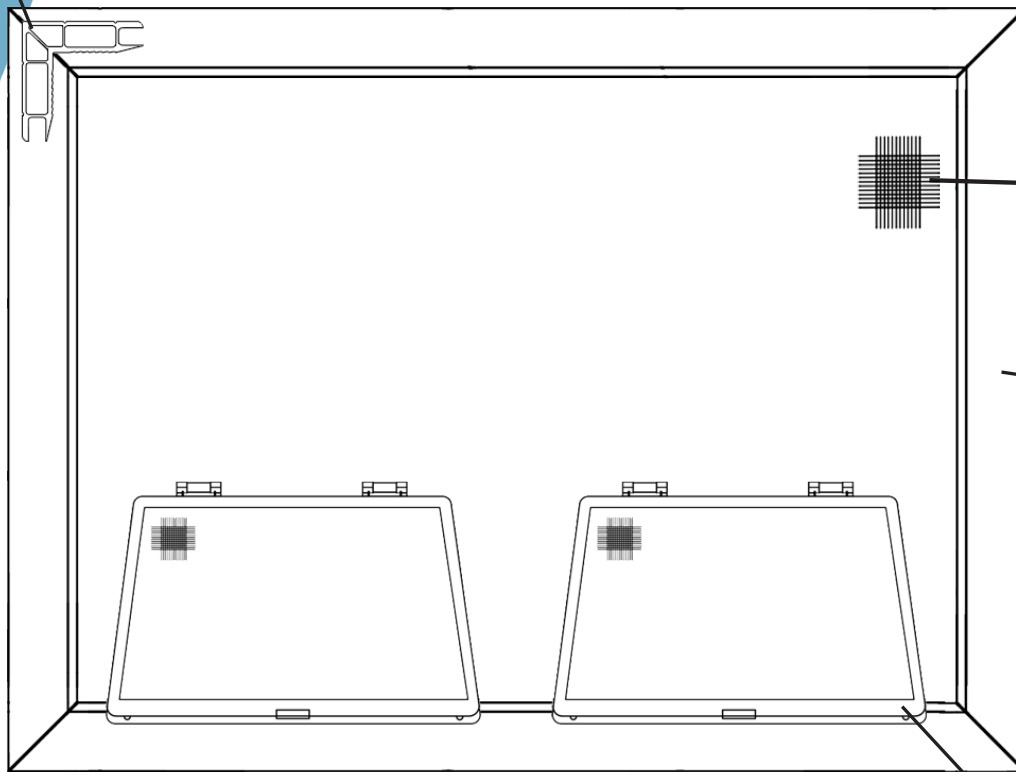

WK828-A-X & WK828-B-X
HINGED WICKET

Charcoal
Fiberglass Mesh