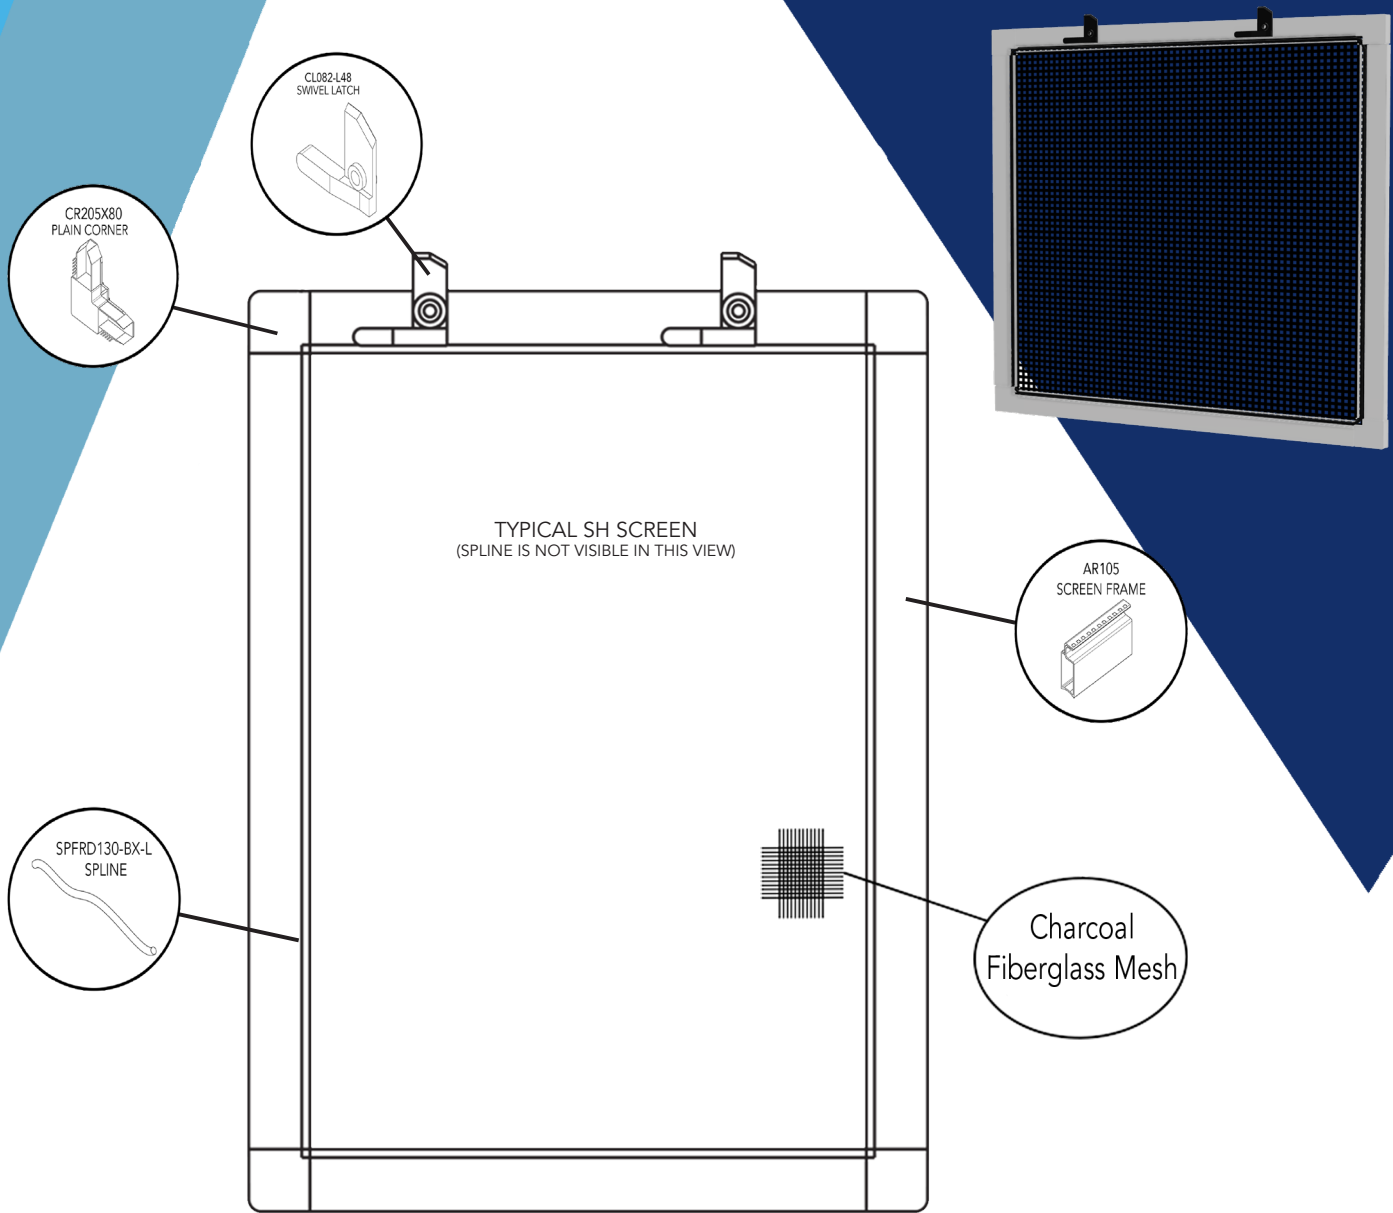

Standard Colors:

Black (L48)	
White (C01)	
Almond (A29)	
Clay (A22)	
Bronze (B16)	

Shown in $\frac{5}{16}$ ". Also available in $\frac{3}{8}$ " and $\frac{7}{16}$ ", contact RiteScreen for details.

Series #	Fully Assembled Screen	Size	UOM	List Price
RFSH6	Minimum Price	0" to 49" UI	United Inch	$22.72
RFSH6	U.I. Price	50" UI and Above	United Inch	$0.4634

Part #	Description	Color	Length	UOM	QTY	List Price
AR105-16-12XXX	Screen Frame	Standard	12.5'	Box	152/pcs	$1,583.72
XCR205X80-XXX**	Plain Corner	Standard		Box	100/pcs	$87.30
XCL082-L48**	Swivel Latch	Black		Box	100/pcs	$98.57
SPFRD130-BX-L	Foam Spline	Black	8,000'	Box	8,000'	$506.88
MSFG36X100-L00	36" x 100' Char Fiber Mesh	Charcoal	100'	Roll	400 ft²	$184.80

**Available in bulk quantities