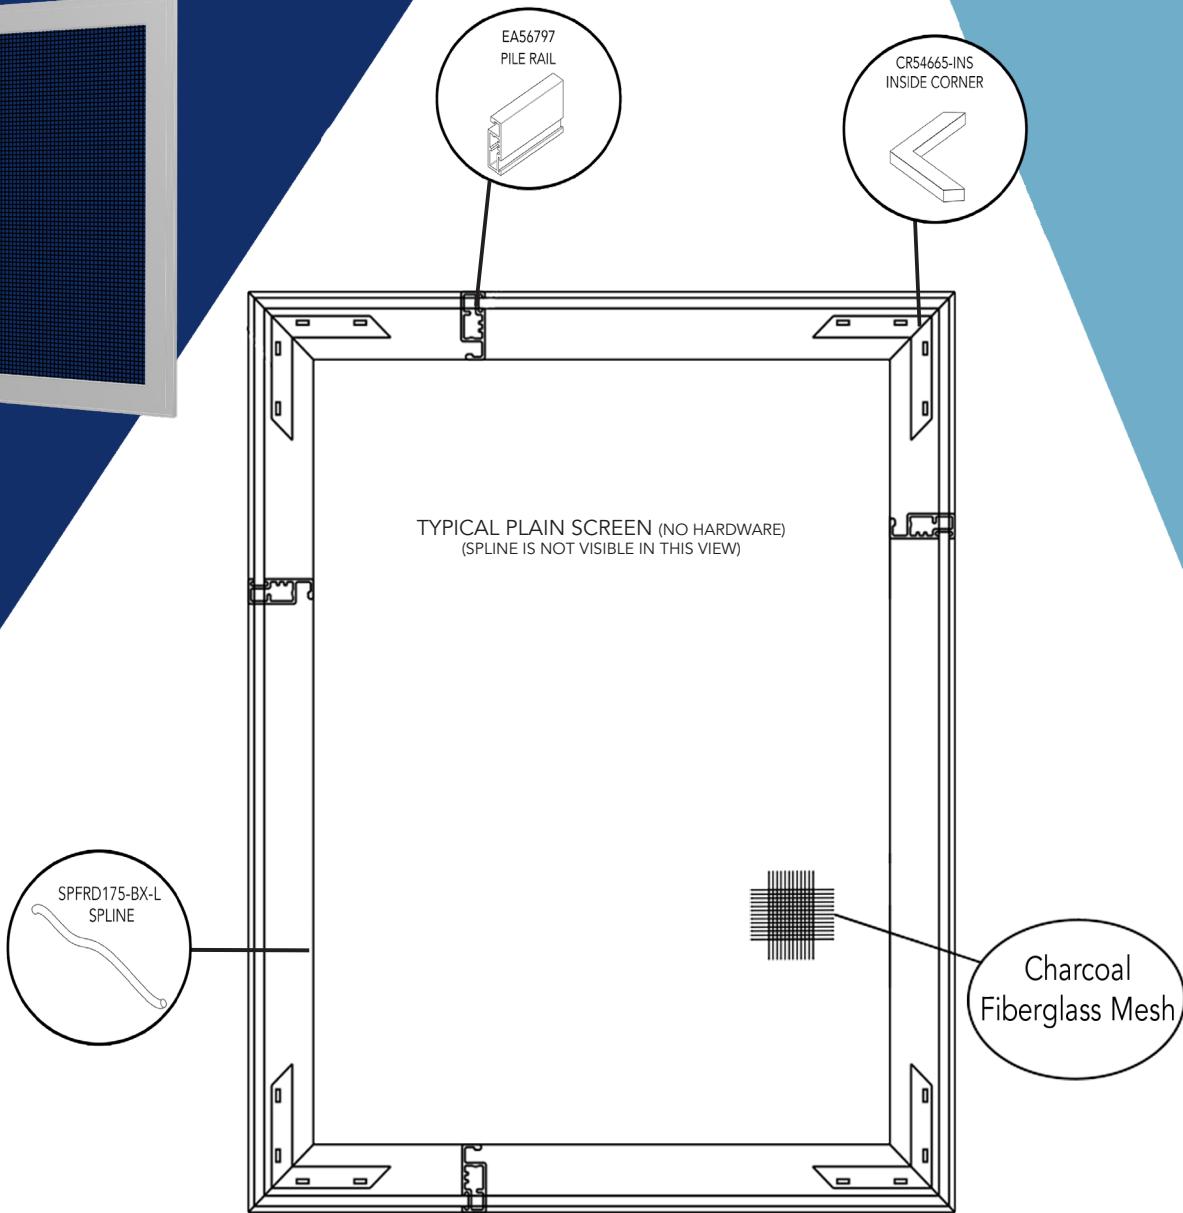

Available in $\frac{5}{16}$ " , $\frac{3}{8}$ " and $\frac{7}{16}$ " contact RiteScreen for details.

Series #	Fully Assembled Screen	Size	UOM	List Price
FS1	Minimum Price	0" to 49" UI	United Inch	$35.46
FS1	U.I. Price	50" UI and Above	United Inch	$0.7236

Standard Colors:

White (C01)	Black (L48)
Almond (A29)	Clay (A22)
	Bronze (B16)

Part #	Description	Color	Length	UOM	QTY	List Price
EA56797-204-XXX	Pile Rail	Standard	17'	Box	20/pcs	$1,297.28
XCR54665-INS**	Inside Corner	Mill		Box	100/pcs	$112.30
SPFRD175-BX-L	.175" Diameter Foam Spline	Black	5,000'	Box	5,000'	$413.60
MSFG36X100-L00	36" x 100' Char Fiber Mesh	Charcoal	100'	Roll	400 ft²	$184.80

**Available in bulk quantities