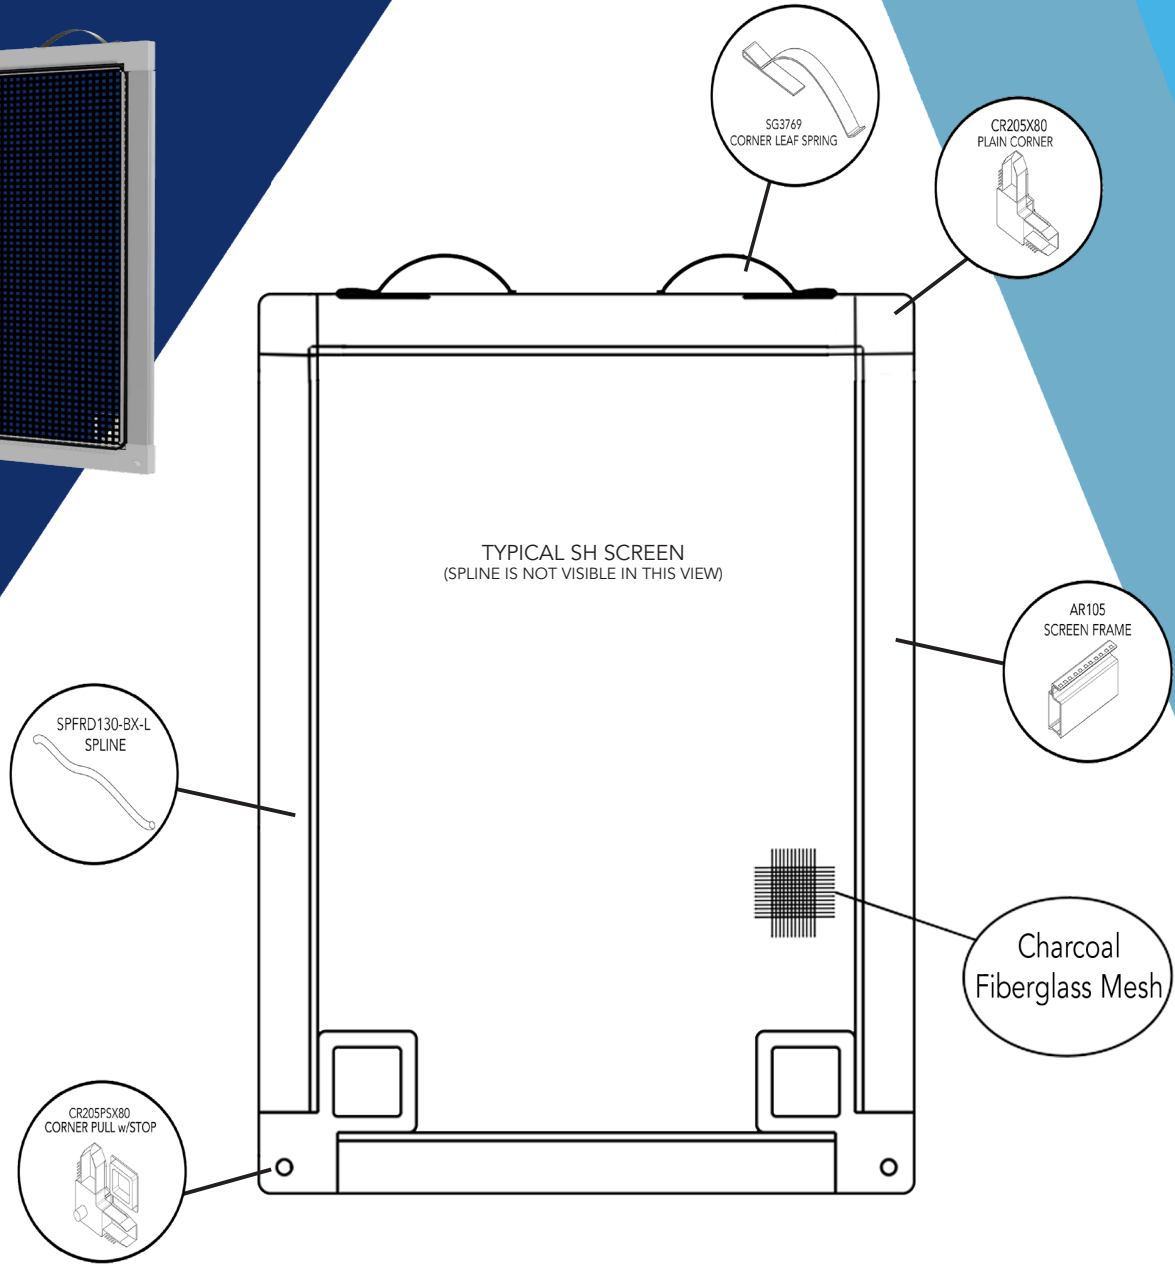

RFSH1 - Roll-Formed Single Hung Screen

Shown in $\frac{5}{16}$ ". Also available in $\frac{3}{8}$ " and $\frac{7}{16}$ ", contact RiteScreen for details.