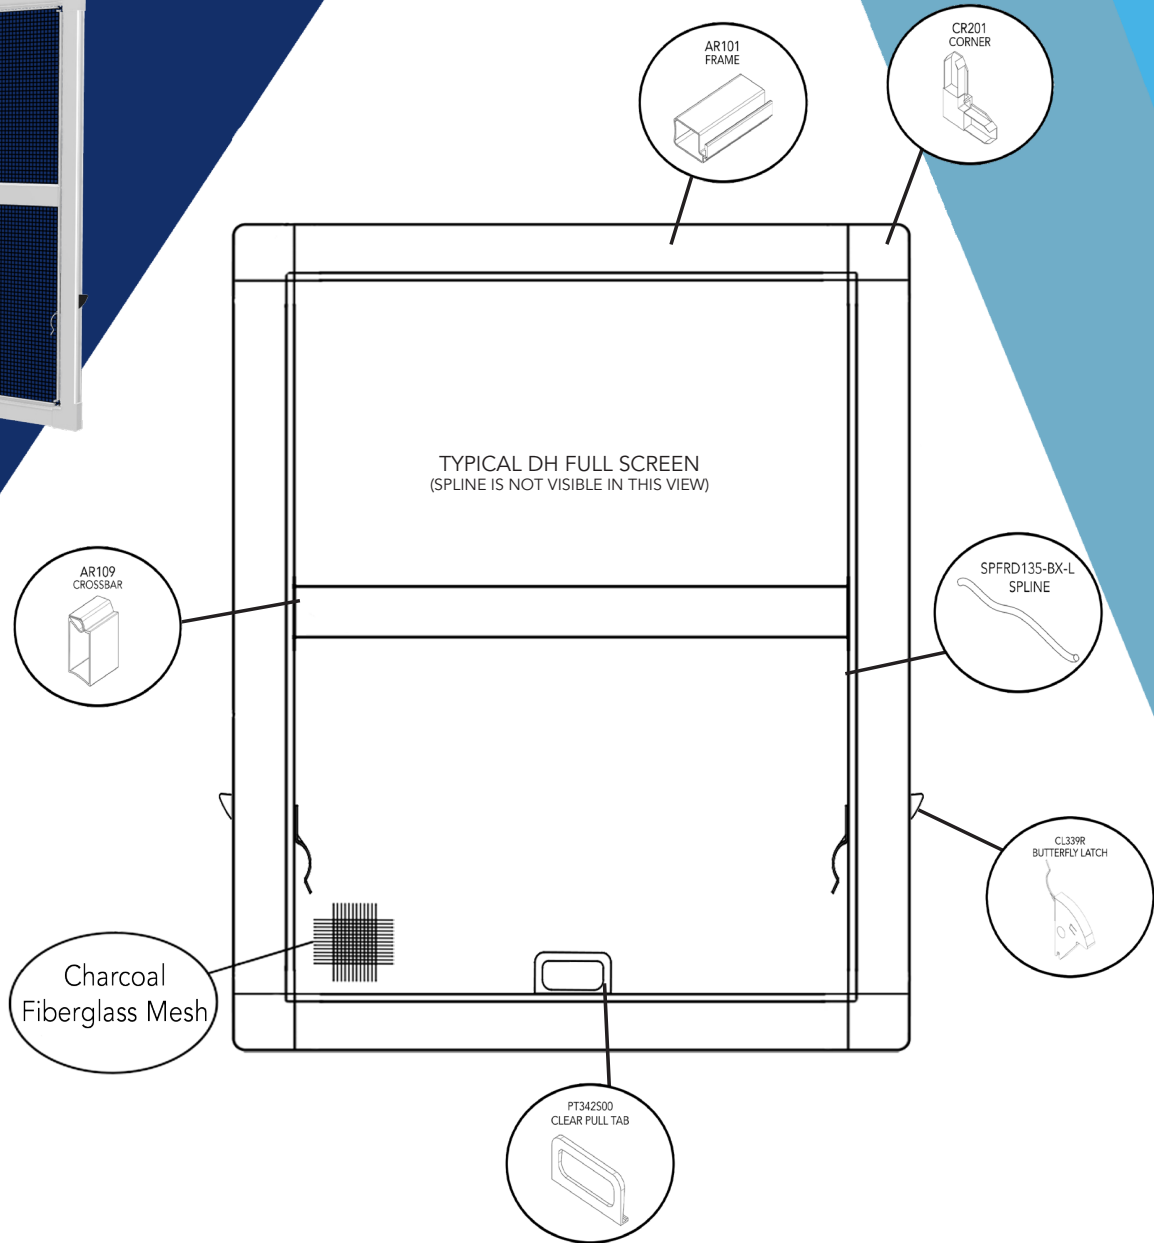

RFDH7 - Roll-Formed Double Hung Full Screen

Shown in 7/16"