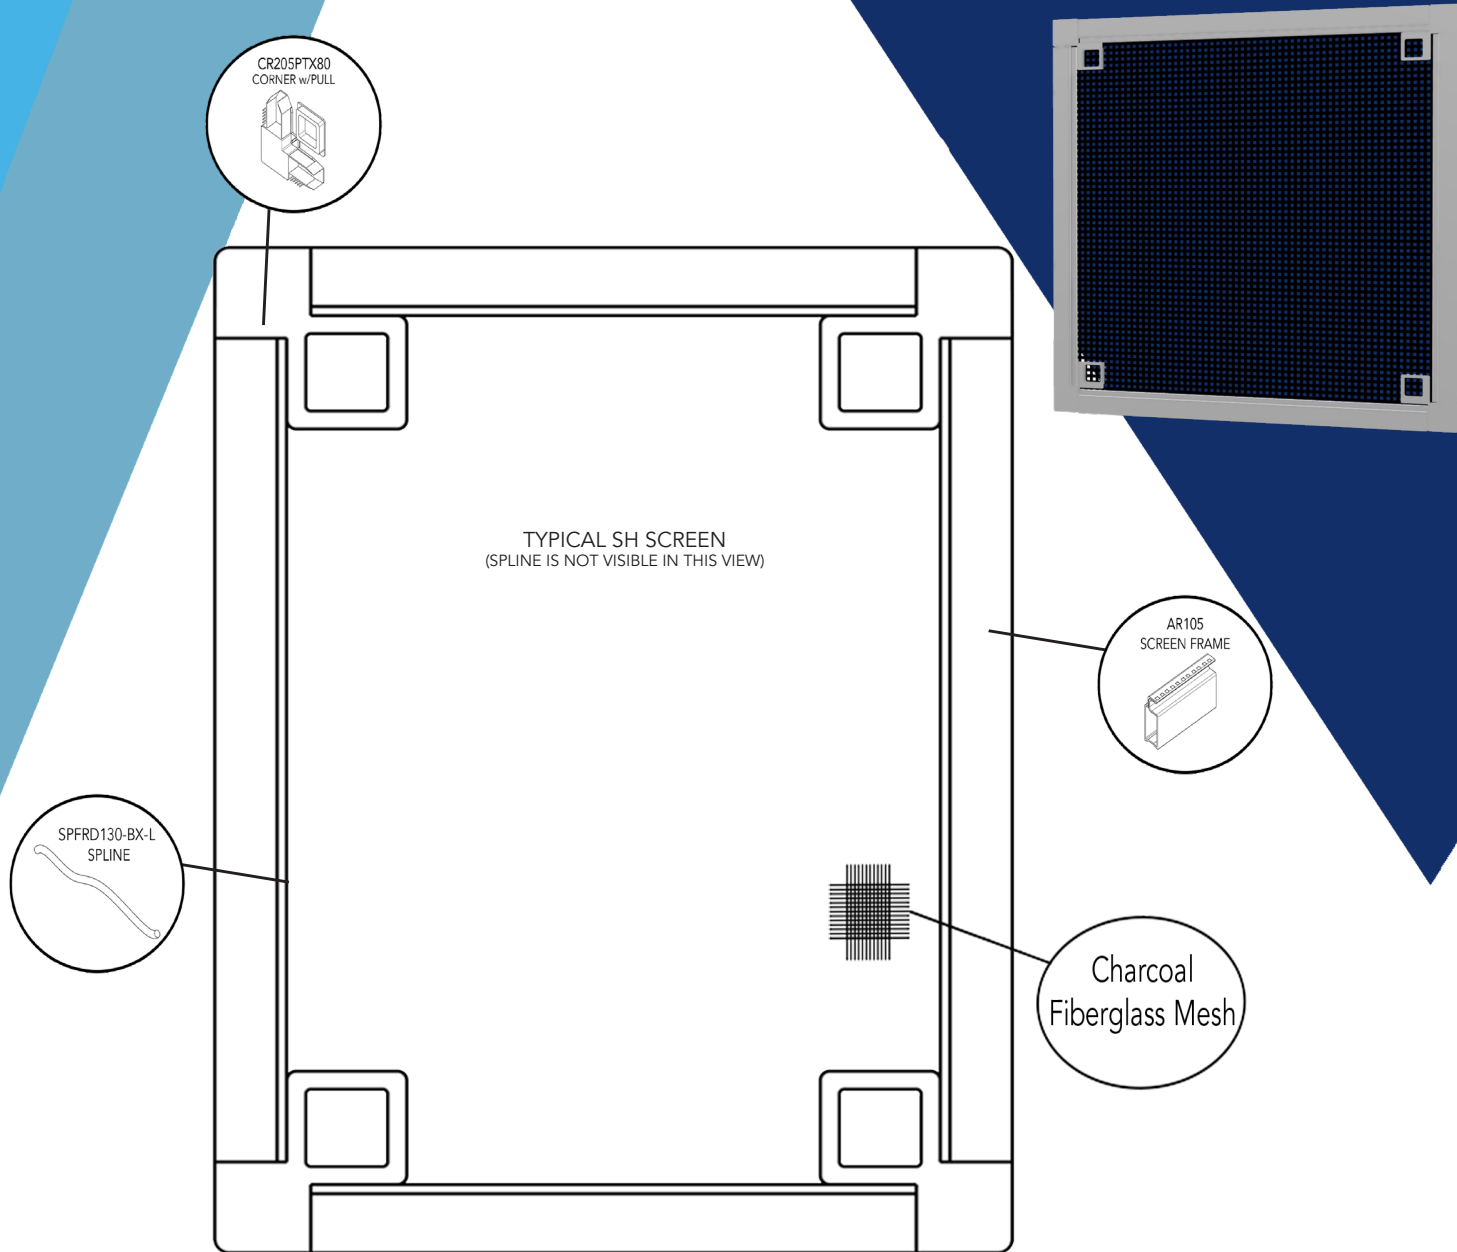

Standard Colors:

Shown in $\frac{5}{16}$ ". Also available in $\frac{3}{8}$ " and $\frac{7}{16}$ ", contact RiteScreen for details.

Series #	Fully Assembled Screen	Size	UOM	List Price
RFFS2	Minimum Price	0" to 49" UI	United Inch	$22.16
RFFS2	U.I. Price	50" UI and Above	United Inch	$0.4520

Part #	Description	Color	Length	UOM	QTY	List Price
AR105-16-12XXX	Screen Frame	Standard	12.5'	Box	152/pcs	$1,583.72
XCR205PTX80-XXX**	Corner w/Pull	Standard		Box	100/pcs	$98.39
MSFG36X100-L00	36" x 100' Char Fiber Mesh	Charcoal	100'	Roll	400 ft²	$184.80
SPFRD130-BX-L	Foam Spline	Black	8,000'	Box	8,000'	$506.88

**Available in bulk quantities