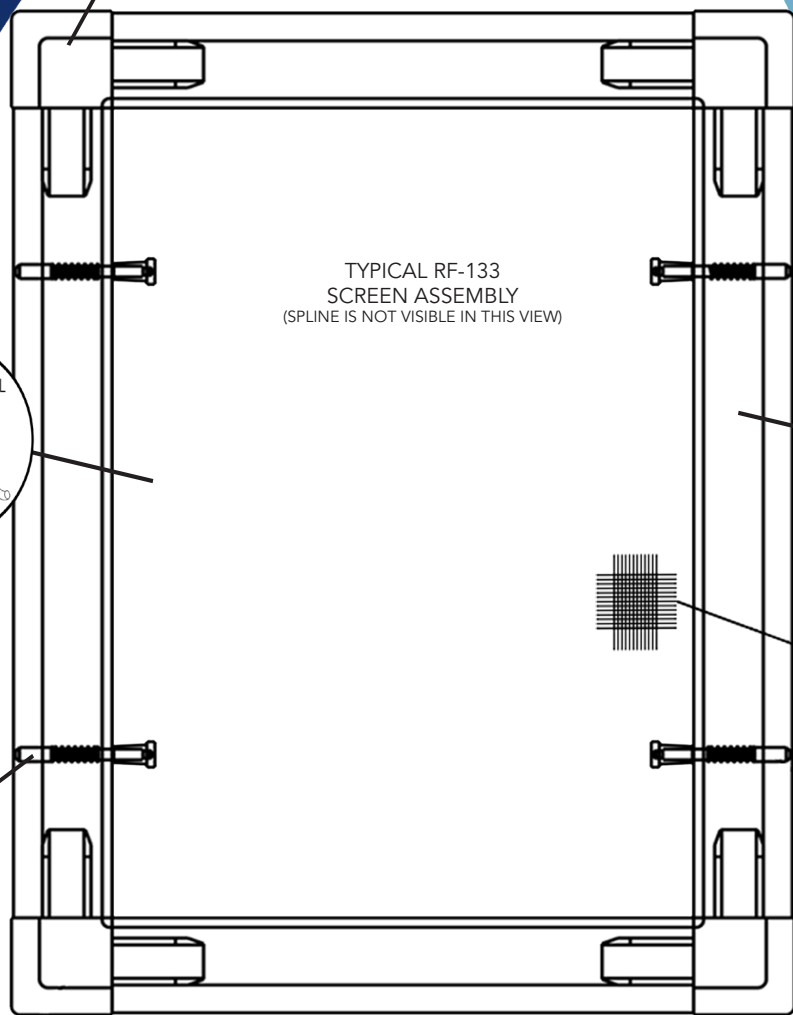

RFCA1 - Roll-Formed Casement Screen

Shown in $\frac{3}{8}$ "

Standard Colors:

XXX in part numbers are
place holders for Color Code

White (C01)	Clay (A22)	Black (L48)
Almond (A29)	Bronze (B16)	

Series #	Fully Assembled Screen	Size	UOM	List Price
RFCA1	Minimum Price	0" to 49" UI	United Inch	$25.96
RFCA1	U.I. Price	50" UI and Above	United Inch	$0.5296

Part #	Description	Color	Length	UOM	QTY	List Price
AR133-16-12XXX	Flange Screen Frame	Standard	12.5'	Box	105/pcs	$1,525.52
XCR233-XXX**	Plain Corner	Standard		Box	100/pcs	$189.65
XPL315**	Plunger	Mill		Box	100/pcs	$93.20
XSG412**	Plunger Spring	Mill		Bag	100/pcs	$115.20
XPL308-XXX**	Plunger Cap	Standard		Box	100/pcs	$75.51
SPFRD140-BX-L	Foam Spline	Black	8,000'	Box	8,000'	$612.48
MSFG36X100-L00	36" x 100' Char Fiber Mesh	Charcoal	100'	Roll	400 ft²	$184.80

**Available in bulk quantities