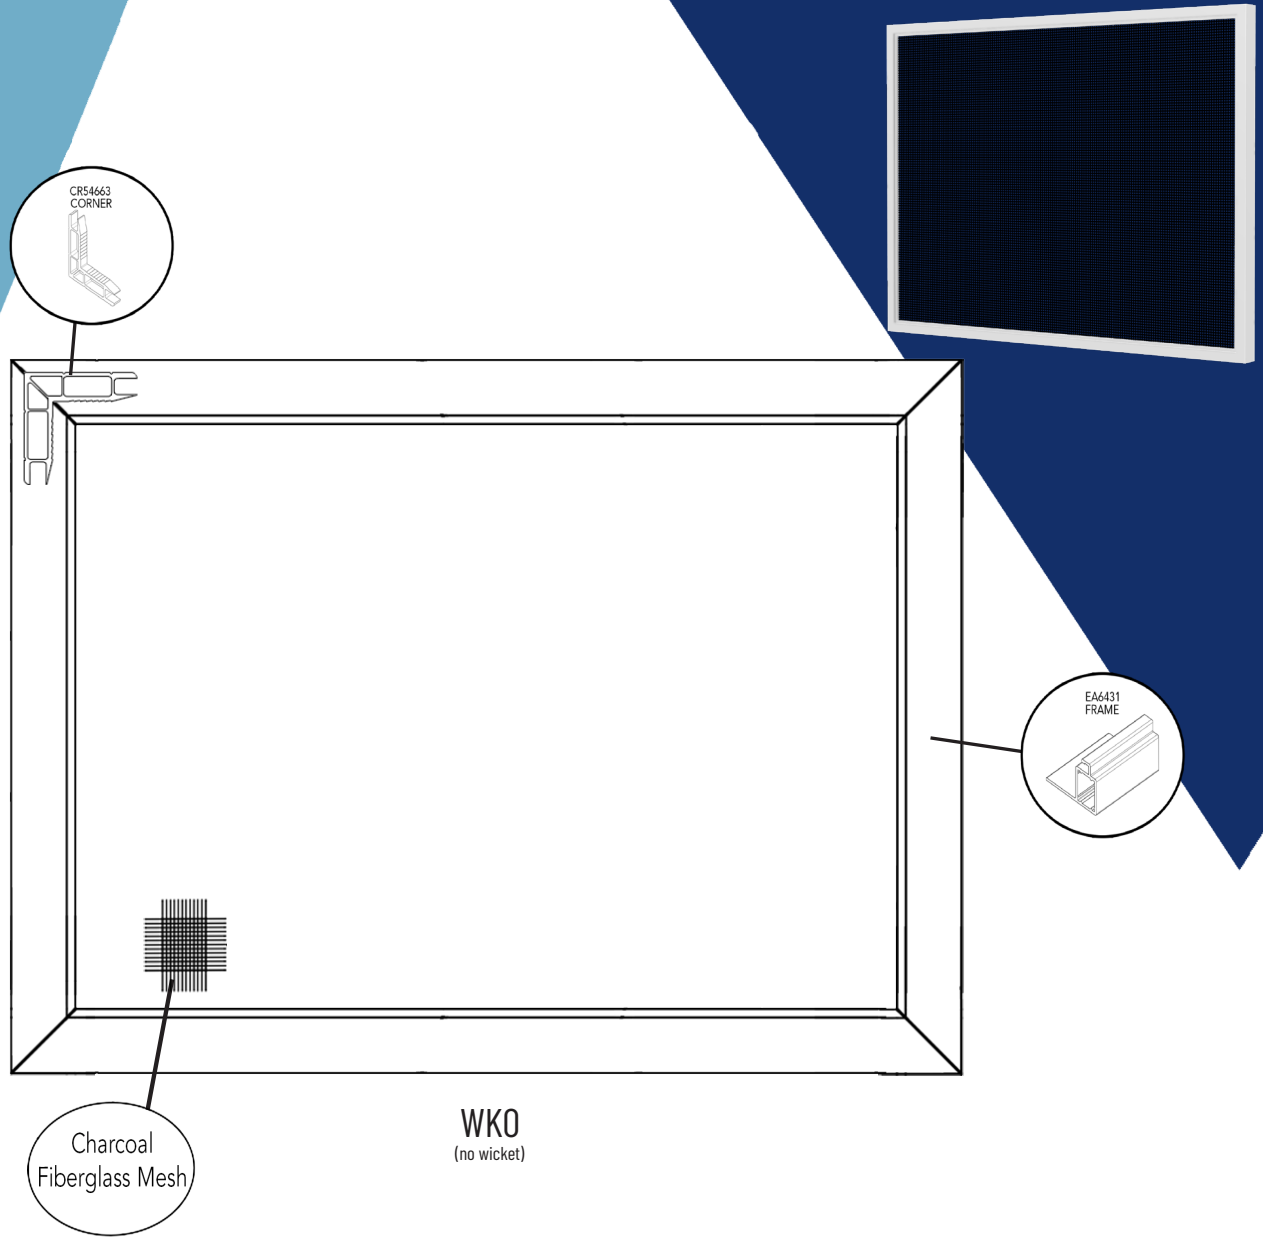

WK0
(no wicket)

AVAILABLE COLORS

Series #	Fully Assembled Screen	Size	UOM	List Price
WK0	Minimum Price (applies to WK1L, WK1R)	0" to 49" UI	United Inch	$89.95
WK0	U.I. Price (applies to WK1L, WK1R)	50" UI and Above	United Inch	$1.84

Part #	Description	Color	Length	UOM	QTY	List Price
WEA6431-150-XXX	Stand-off Frame	Standard	12.5'	Box	20/pcs	$1128.60
XCR54663-328-IS**	Corner	Mill		Box	100/pcs	$108.34
WK828-B-X	Wicket	Black		Box	200	$2,147.20
MSFG36X100-L00	36" x 100' Char Fiber Mesh	Charcoal	100'	Roll	400 ft²	$184.80

**Available in bulk quantities