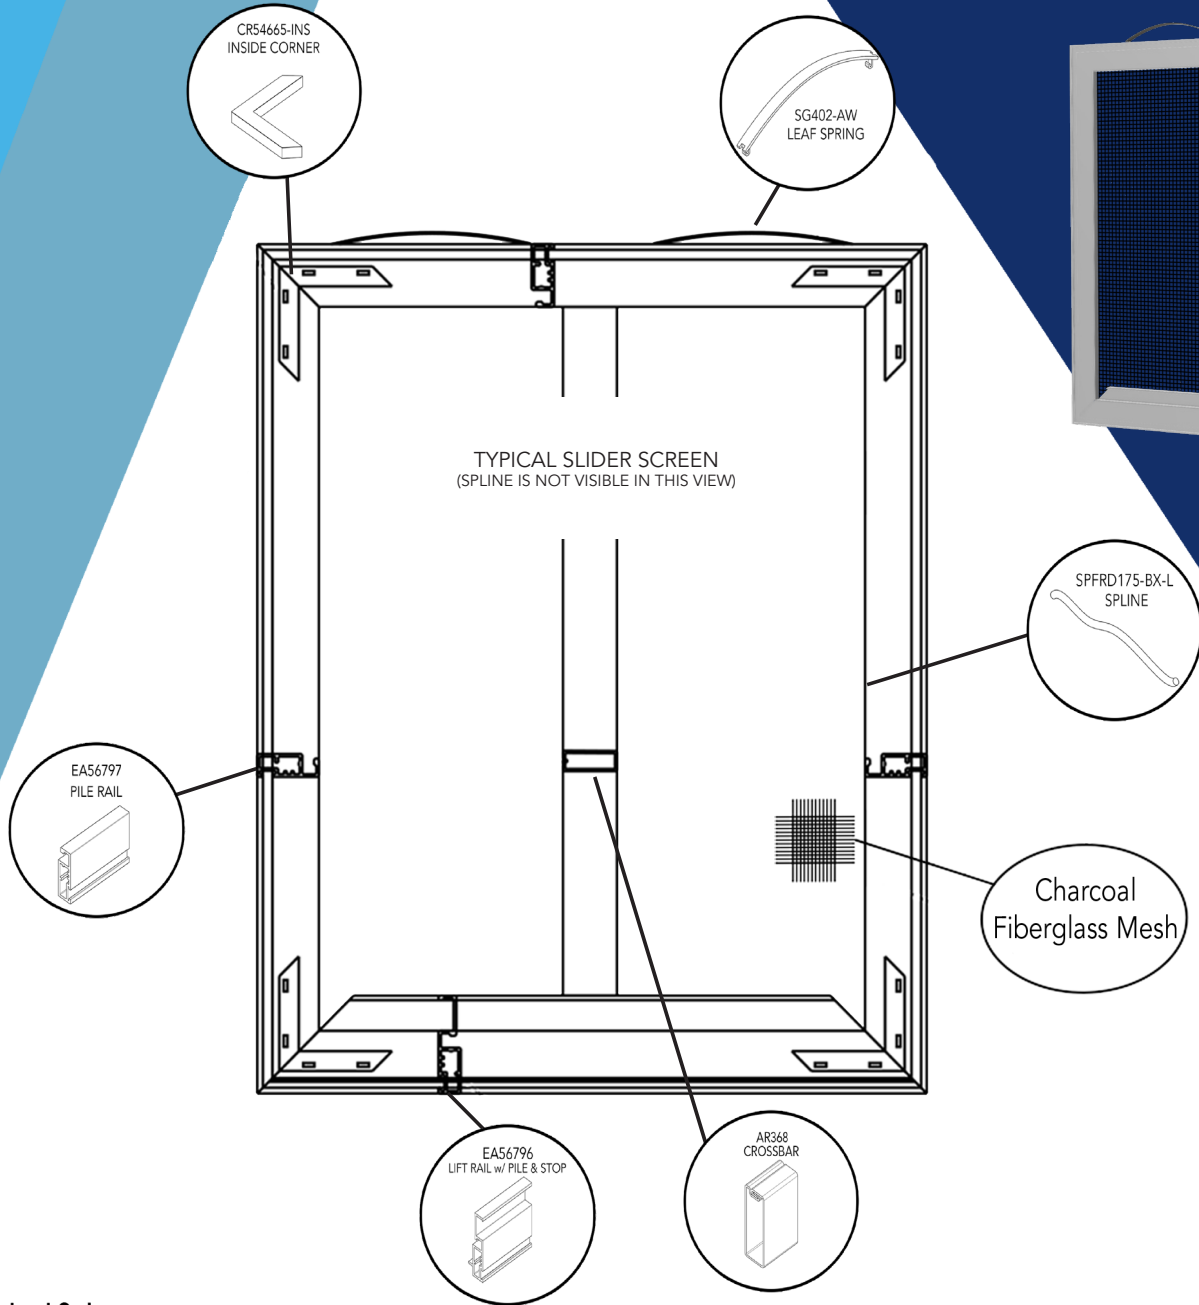

Standard Colors:

Black (L48)	
White (C01)	
Almond (A29)	
Clay (A22)	
Bronze (B16)	

Available in $\frac{5}{16}$ " , $\frac{3}{8}$ " and $\frac{7}{16}$ " , contact RiteScreen for details.

Series #	Fully Assembled Screen	Size	UOM	List Price
SL2	Minimum Price	0" to 49" UI	United Inch	$38.10
SL2	U.I. Price	50" UI and Above	United Inch	$0.7776

Part #	Description	Color	Length	UOM	QTY	List Price
EA56797-204-XXX	Pile Rail	Standard	17'	Box	20/pcs	$1,297.28
EA56776-229-XXX	Edge Stop Rail	Standard	19'	Box	20/pcs	$1,453.34
AR368-16-12XXX	Crossbar	Standard	12.5'	Box	152/pcs	$1,583.36
XCR54665-INS**	Inside Corner	Mill		Box	100/pcs	$112.30
XSG402-AW**	Leaf Spring	Mill		Box	100/pcs	$84.66
MSFG36X100-L00	36" x 100' Char Fiber Mesh	Charcoal	100'	Roll	400 ft²	$184.80
SPFRD175-BX-L	.175" Diameter Foam Spline	Black	5,000'	Box	5,000'	$413.60

**Available in bulk quantities