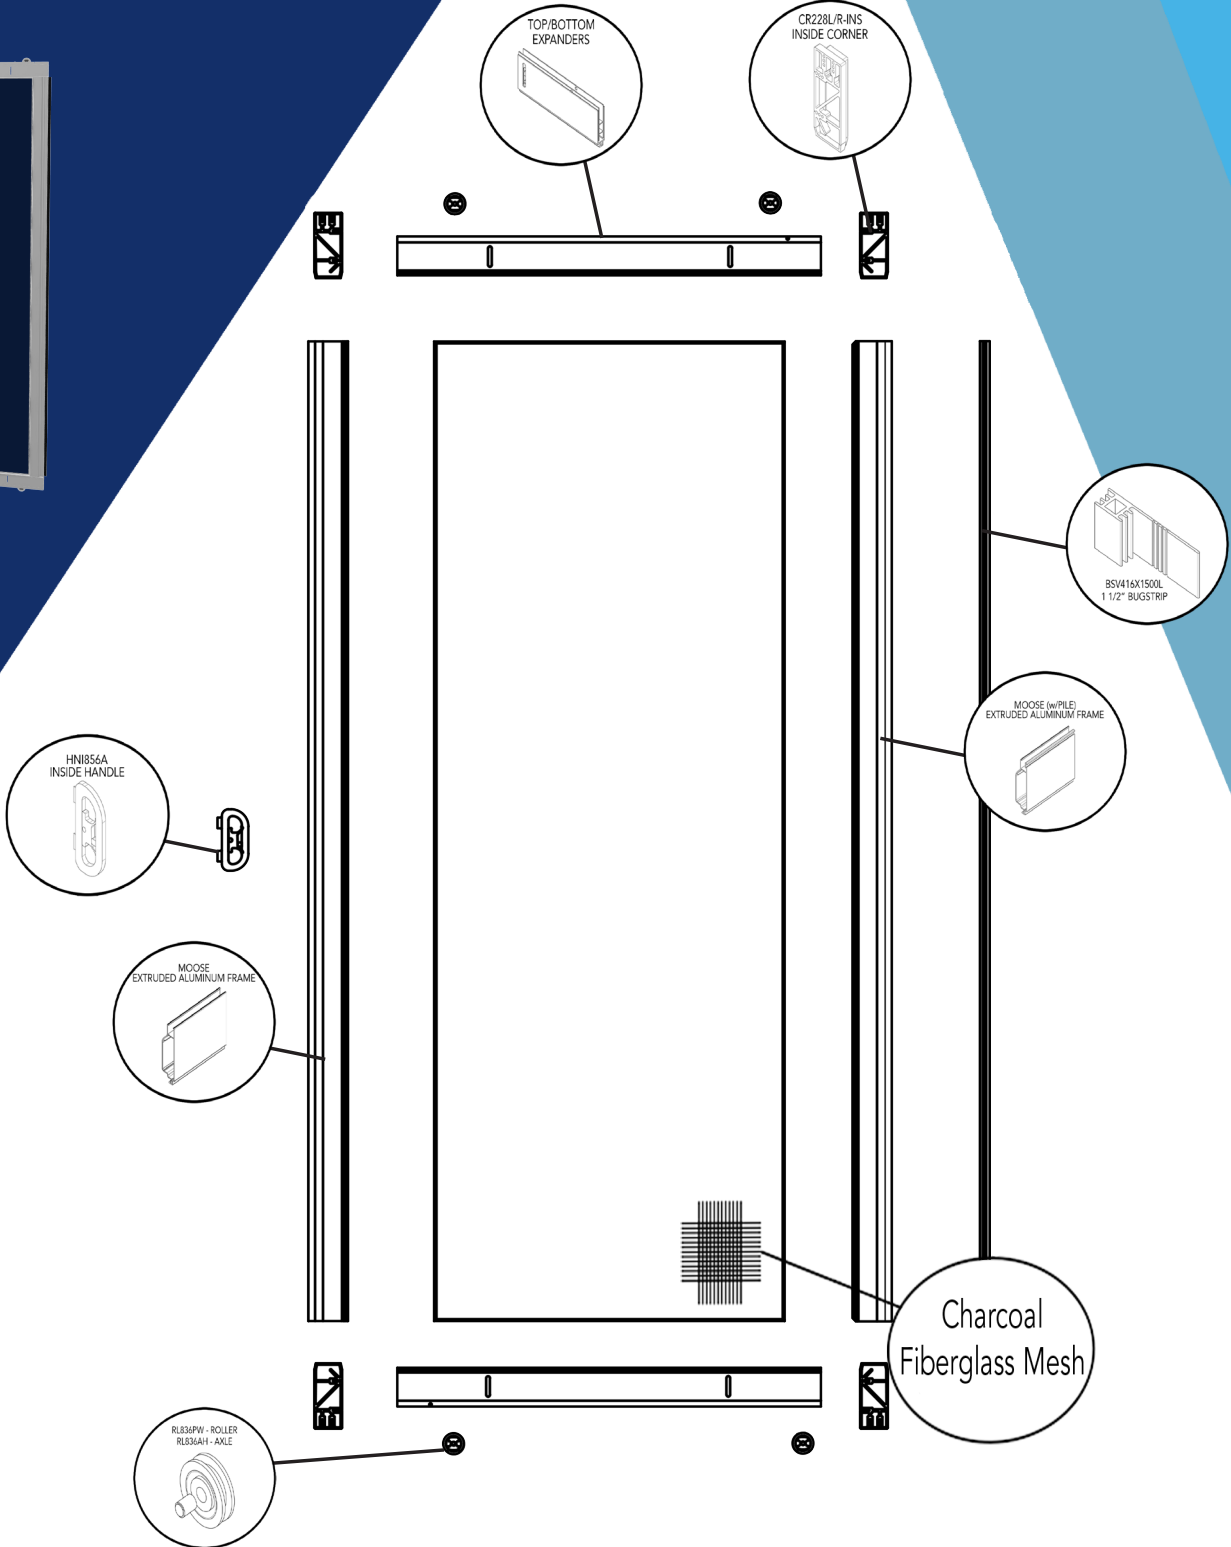

Ultimate Multi-Fit Knock-Down Patio Door Kit

Standard Colors

Part #	Description	QTY	List Price
MOOSEMFIT	Knock-Down Ultimate Multi-Fit Patio Door Screen	1 per box	$1.6187/UI