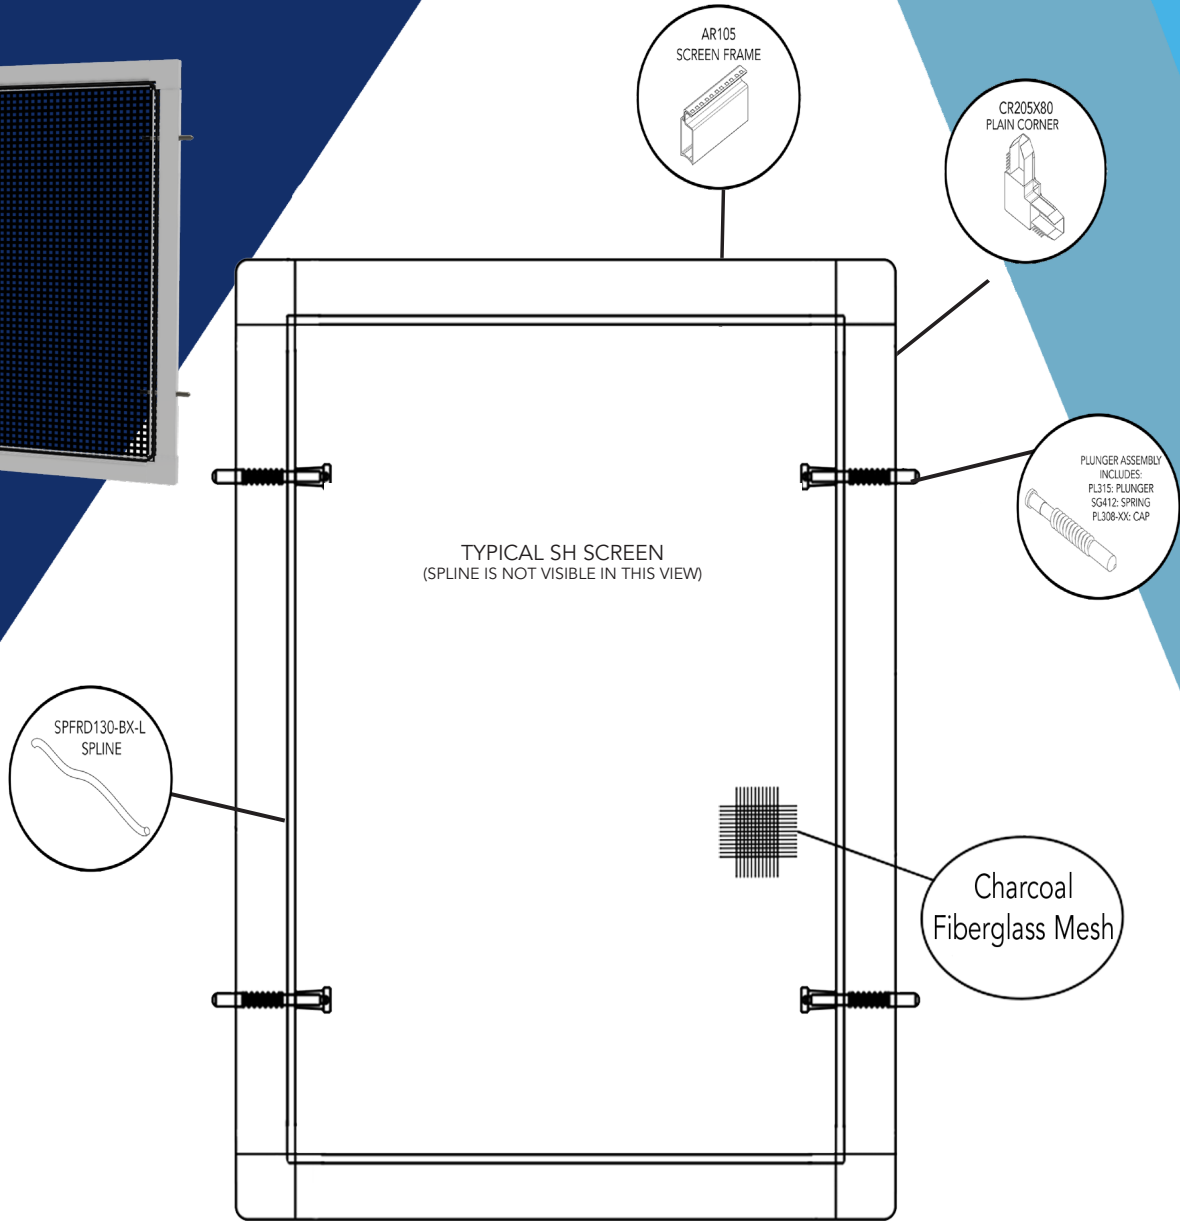

RFSH5 - Roll-Formed Single Hung Screen

Shown in $\frac{5}{16}$ ". Also available in $\frac{3}{8}$ " and $\frac{7}{16}$ ", contact RiteScreen for details.