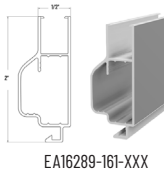

Part #	Description	Color	Length	UOM	QTY	List Price Bulk
EA56795-187-XXX	Latch Rail	Standard	15.5'	Box	20/pcs	$1,633.25
EA56796-204-XXX	Lift Rail w/Pile and Stop	Standard	17'	Box	20/pcs	$1,566.73
EA56797-204-XXX	Pile Rail	Standard	17'	Box	20/pcs	$1,297.28
EA56799-204-XXX	Stop Rail w/Pile	Standard	17'	Box	20/pcs	$1,464.10
EA56800-204-XXX	Stop Rail w/Pile	Standard	17'	Box	20/pcs	$1,463.21
EA56801-204-XXX	Lift Rail w/Pile	Standard	17'	Box	20/pcs	$1,542.49
EA38654-156-XXX	Casement Frame	Standard	13'	Box	20/pcs	$1,261.26
EA56778-204-XXX	Screen Frame	Standard	17'	Box	20/ea	$1,352.80
EA56788-209-XXX	Casement Frame	Standard	17.5'	Box	20/pcs	$1,721.03
SR121-19-100XXX	121 Steel Frame	Standard (No Black)	8.1'	Box	20/pcs	$971.52
EA1749-161-XXX	199EXT Extruded Aluminum Frame	Standard	13.5'	Box	10/pcs	$1,248.77
EA16282-161-XXX	144EXT Extruded Aluminum Frame with Woolpile	Standard	13.5'	Box	10/pcs	$1,267.90
EA16289-161-XXX	144EXT Extruded Aluminum Frame	Standard	13.5'	Box	10/pcs	$1,267.90
EA17011-161-XXX	MOOSE Extruded Aluminum Frame with Woolpile	Standard	13.5'	Box	10/pcs	$1,816.44
EA17010-161-XXX	MOOSE Extruded Aluminum Frame	Standard	13.5'	Box	10/pcs	$1,747.60