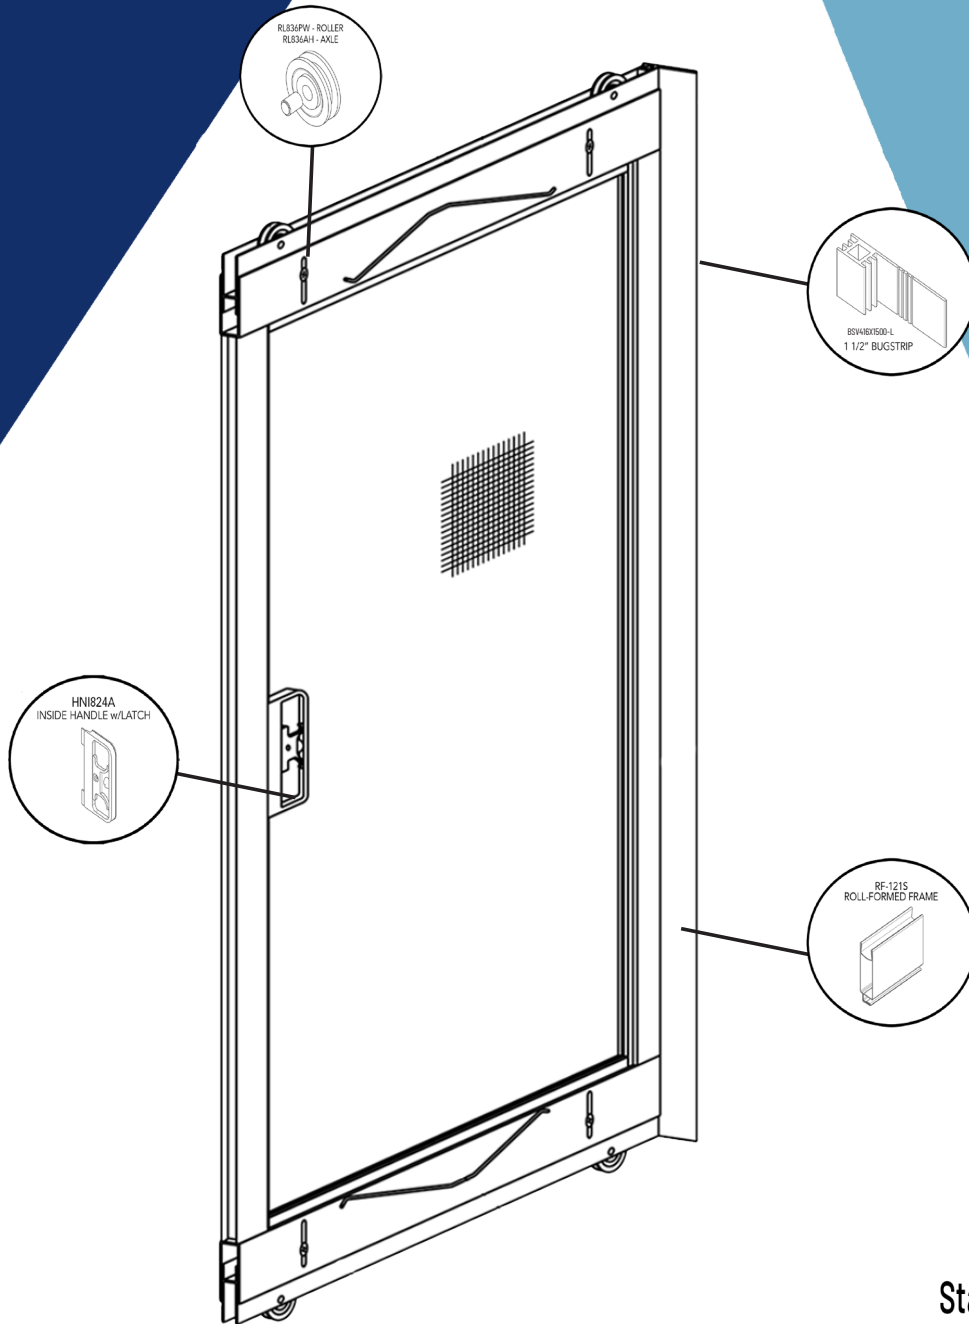

**Available in bulk quantities

121SMFIT - Standard Multi-Fit Patio Door

Standard Colors

Series	Fully Assembled Screen	Width	List Price
121SMFIT	Standard Multi-Fit Patio Door	30"	\$143.82
121SMFIT	Standard Multi-Fit Patio Door	36"	\$155.80
121SMFIT	Standard Multi-Fit Patio Door	48"	\$179.78