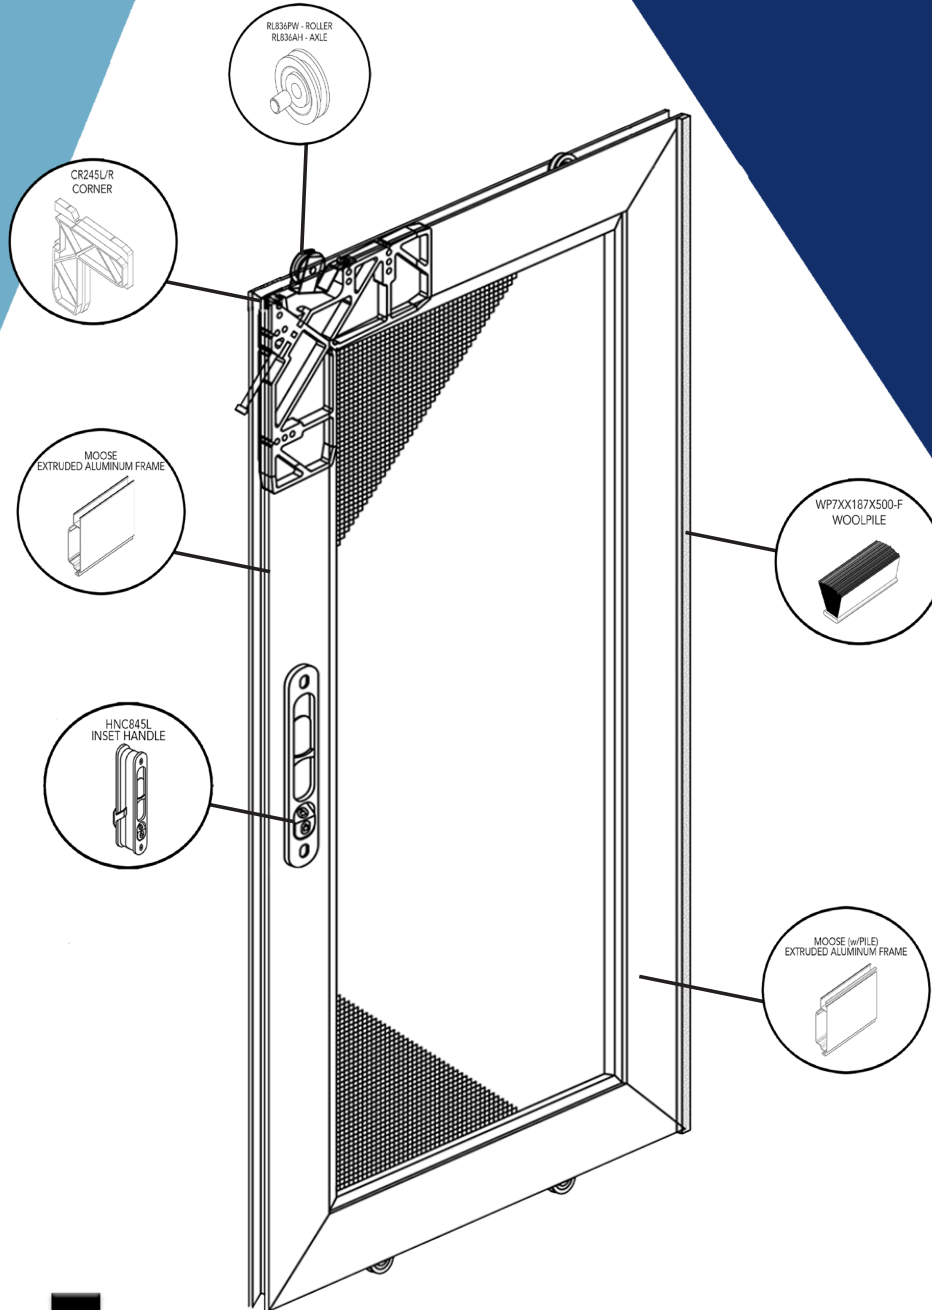

Standard Colors:

Black (L48)	
White (C01)	
Almond (A29)	
Clay (A22)	
Bronze (B16)	

Part #	Description	QTY	List Price
MOOSE	Fully Assembled	United Inch	$2.0342
RL478S	Steel Roller	Optional	$20.00/Unit
RL478ST	Stainless Steel Roller	Optional	$40.00/Unit

Part #	Description	Color	Length	UOM	QTY	List Price
EA17011-150-XXX	MOOSE Extruded Aluminum Frame with Woolpile	Standard	12.5'	Box	10/pcs	$1,816.44
EA17010-150-XXX	MOOSE Extruded Aluminum Frame	Standard	12.5'	Box	10/pcs	$1,747.60
XCR245R/L	Corner	Standard		Box	200/pcs	$847.98
XRL836PW	Plastic Roller	White		Box	100/box	$92.06
XRL836AH	Steel Axle	Mill		Box	100/Box	$79.12
XHNC845R/L-L48**	Inset Black Composite Handle, Left	Black		Box	100/pcs	$1,391.20
HB-1115-9	Standard Strike Bag (Not Shown)			Box	100/box	$498.00
WP7XX187X500-F	.500" High Woolpile	Standard	1,500'	Roll	1,500'	$448.80

**Available in bulk quantities