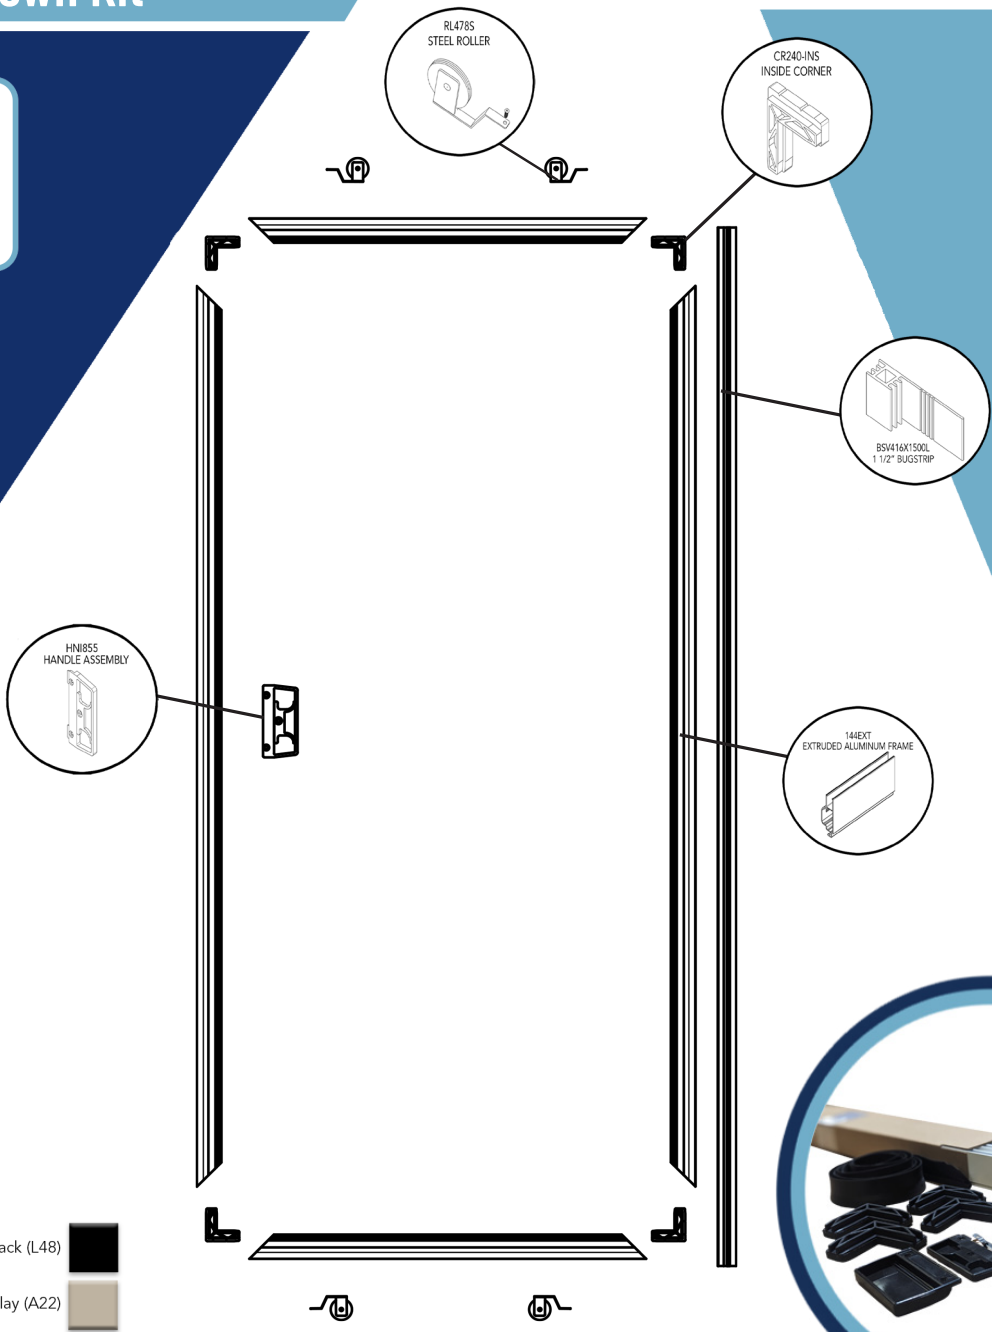

Customizable Distributor Knock-Down Kit