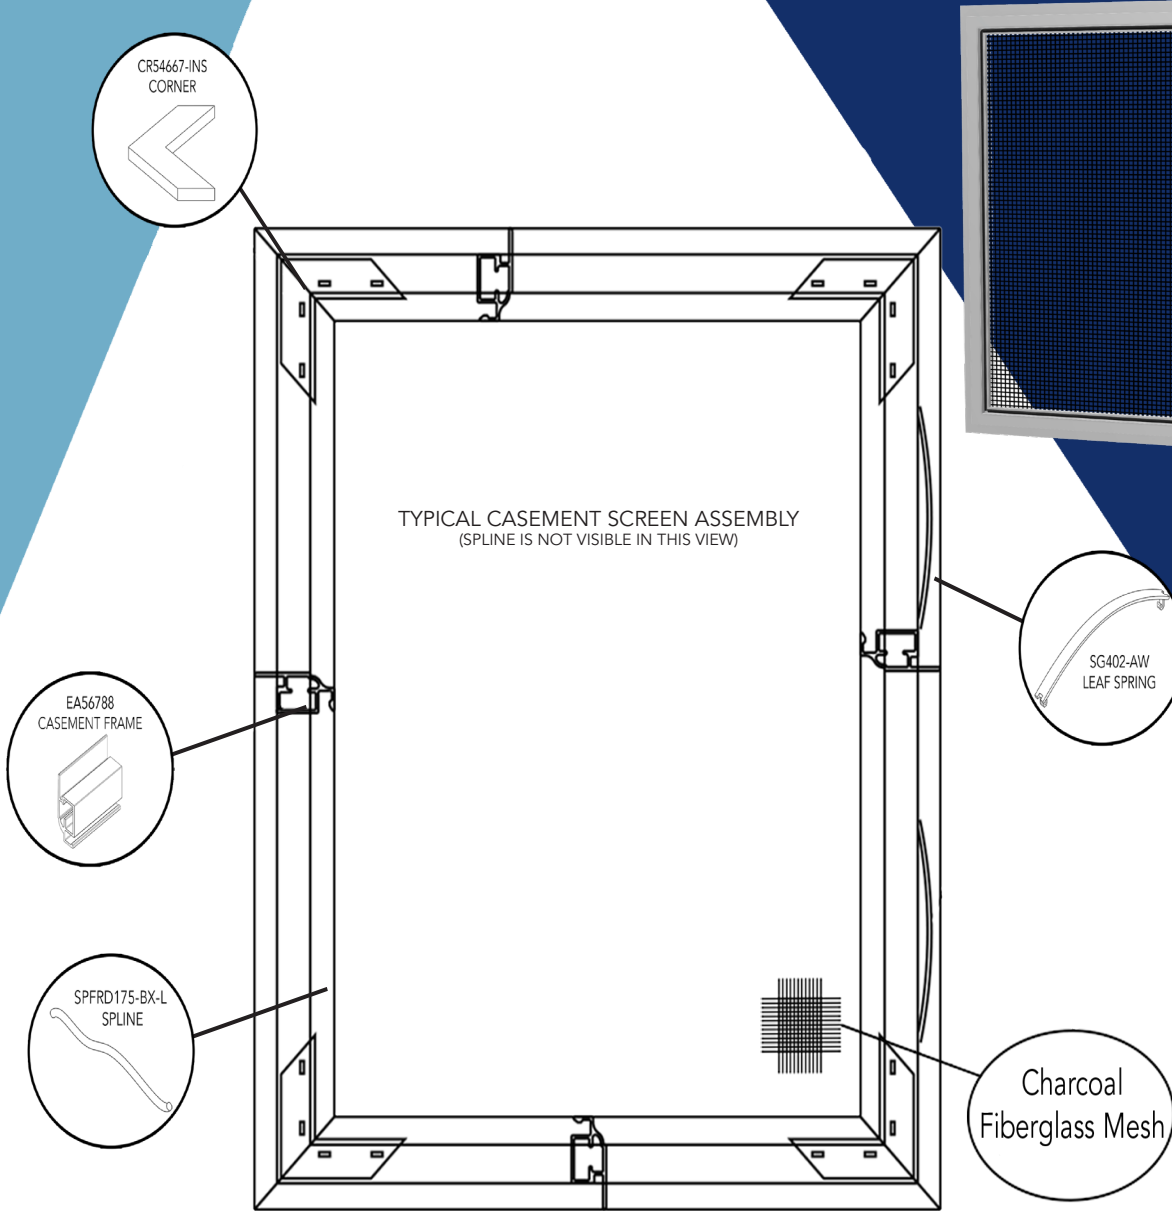

Standard Colors:

Only available in 7/16"

Series #	Fully Assembled Screen	Size	UOM	List Price
CA2	Minimum Price	0" to 49" UI	United Inch	$45.42
CA2	U.I. Price	50" UI and Above	United Inch	$0.9268

Part #	Description	Color	Length	UOM	QTY	List Price
EA56788-209-XXX	Casement Frame	Standard	17.5'	Box	20/pcs	$1,721.03
XCR54667-INS**	Corner	Mill		Box	100/pcs	$133.24
XSG402-AW**	Leaf Spring	Mill		Box	100/pcs	$84.66
MSFG36X100-L00	36" x 100' Char Fiber Mesh	Charcoal	100'	Roll	400 ft²	$184.80
SPFRD175-BX-L	.175" Diameter Foam Spline	Black	5,000'	Box	5,000'	$413.60

**Available in bulk quantities