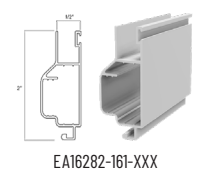

Part #	Description	Color	Length	UOM	QTY	List Price Bulk
EA56795-187-XXX	Latch Rail	Standard	15.5'	Box	20/pcs	$1,633.25
EA56796-204-XXX	Lift Rail w/Pile and Stop	Standard	17'	Box	20/pcs	$1,566.73
EA56797-204-XXX	Pile Rail	Standard	17'	Box	20/pcs	$1,297.28
EA56799-204-XXX	Stop Rail w/Pile	Standard	17'	Box	20/pcs	$1,464.10
EA56800-204-XXX	Stop Rail w/Pile	Standard	17'	Box	20/pcs	$1,463.21
EA56801-204-XXX	Lift Rail w/Pile	Standard	17'	Box	20/pcs	$1,542.49
EA38654-156-XXX	Casement Frame	Standard	13'	Box	20/pcs	$1,261.26
EA56778-204-XXX	Screen Frame	Standard	17'	Box	20/ea	$1,352.80
EA56788-209-XXX	Casement Frame	Standard	17.5'	Box	20/pcs	$1,721.03
SR121-19-100XXX	121 Steel Frame	Standard (No Black)	8.1'	Box	20/pcs	$971.52
EA1749-161-XXX	199EXT Extruded Aluminum Frame	Standard	13.5'	Box	10/pcs	$1,248.77
EA16282-161-XXX	144EXT Extruded Aluminum Frame with Woolpile	Standard	13.5'	Box	10/pcs	$1,267.90
EA16289-161-XXX	144EXT Extruded Aluminum Frame	Standard	13.5'	Box	10/pcs	$1,267.90
EA17011-161-XXX	MOOSE Extruded Aluminum Frame with Woolpile	Standard	13.5'	Box	10/pcs	$1,816.44
EA17010-161-XXX	MOOSE Extruded Aluminum Frame	Standard	13.5'	Box	10/pcs	$1,747.60