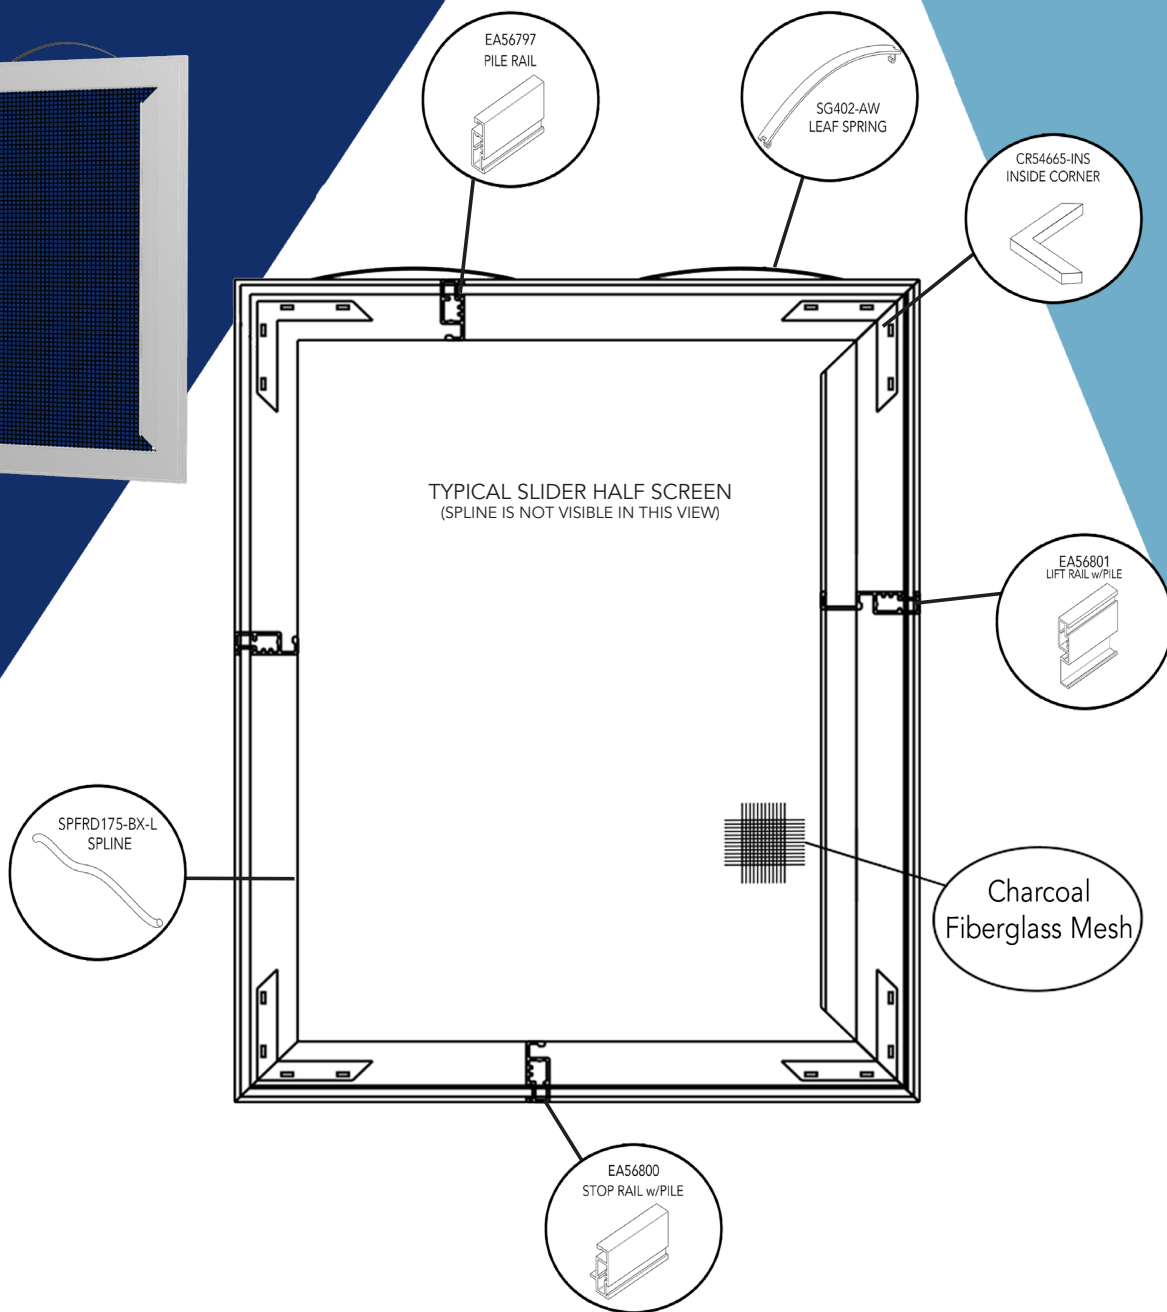

Available in $\frac{5}{16}$ " , $\frac{3}{8}$ " and $\frac{7}{16}$ " , contact RiteScreen for details.

Standard Colors:

White (C01)

Almond (A29)

Black (L48)

Clay (A22)

Bronze (B16)

Series #	Fully Assembled Screen	Size	UOM	List Price
SL6	Minimum Price	0" to 49" UI	United Inch	$38.74
SL6	U.I. Price	50" UI and Above	United Inch	$0.7908

Part #	Description	Color	Length	UOM	QTY	List Price
EA56797-204-XXX	Pile Rail	Standard	17'	Box	20/pcs	$1,297.28
EA56800-204-XXX	Stop Rail w/Pile	Standard	17'	Box	20/pcs	$1,463.21
EA56801-204-XXX	Lift Rail w/Pile	Standard	17'	Box	20/pcs	$1,542.49
XCR54665-INS**	Inside Corner	Mill		Box	100/pcs	$112.30
XSG402-AW**	Leaf Spring	Mill		Box	100/pcs	$84.66
MSFG36X100-L00	36" x 100' Char Fiber Mesh	Charcoal	100'	Roll	400 ft²	$184.80
SPFRD175-BX-L	.175" Diameter Foam Spline	Black	5,000'	Box	5,000'	$413.60

**Available in bulk quantities