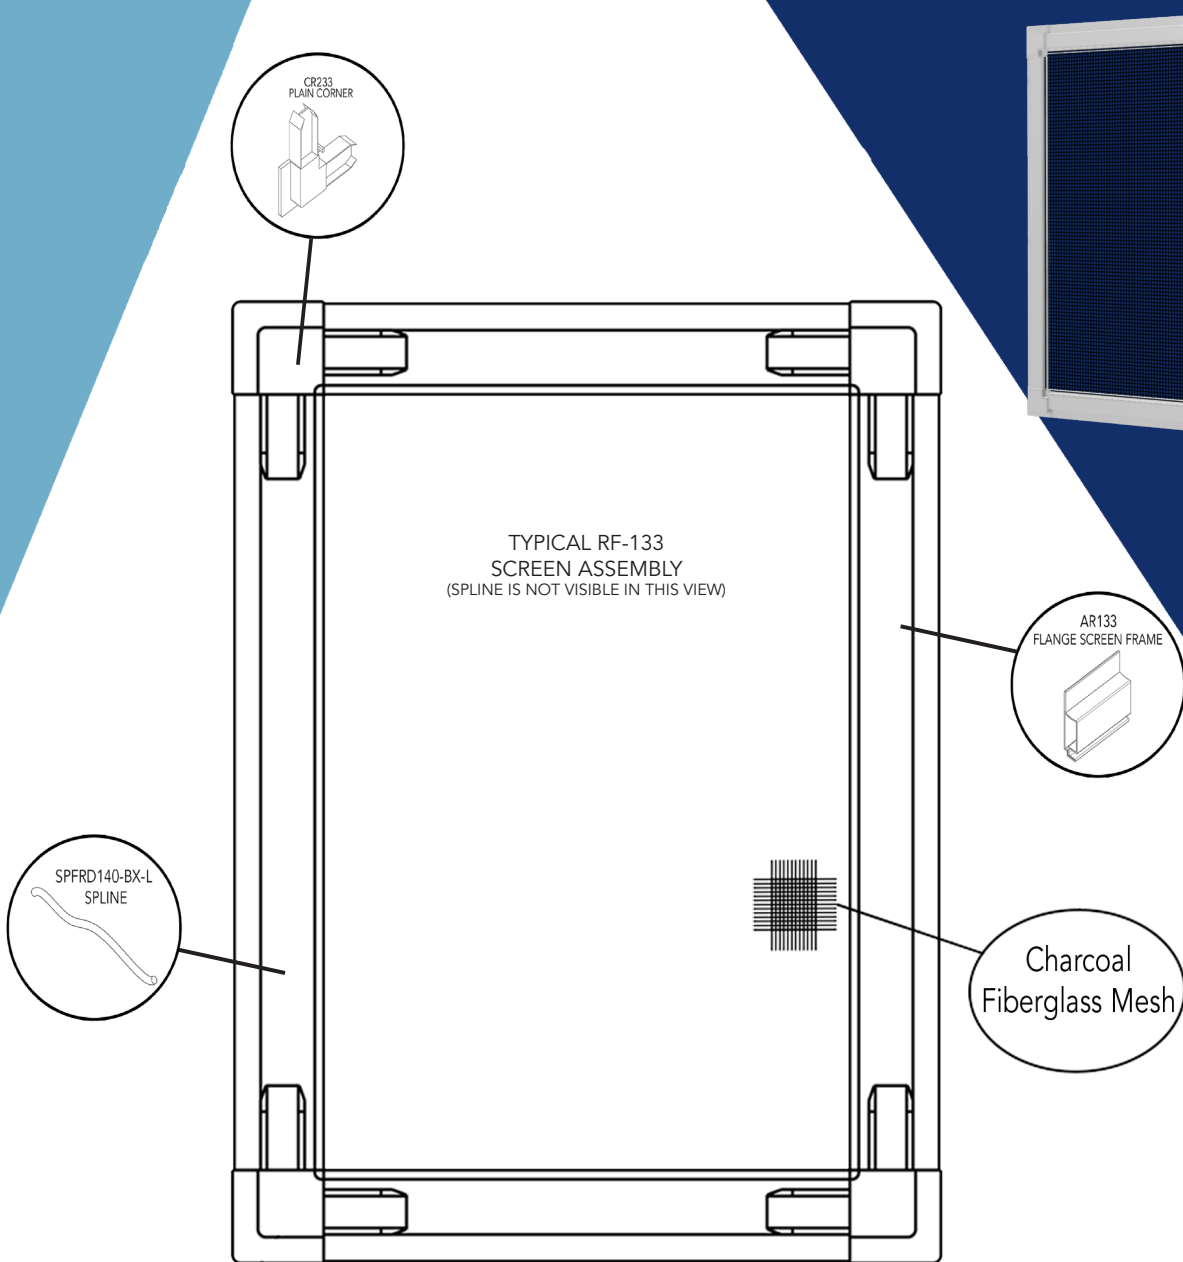

Standard Colors:

Shown in $\frac{3}{8}$ "

Series #	Fully Assembled Screen	Size	UOM	List Price
RFCA2	Minimum Price	0" to 49" UI	United Inch	$24.30
RFCA2	U.I. Price	50" UI and Above	United Inch	$0.4962

Part #	Description	Color	Length	UOM	QTY	List Price
AR133-16-12XXX	Flange Screen Frame	Standard	12.5'	Box	105/pcs	$1,525.52
XCR233-XXX**	Plain Corner	Standard		Box	100/pcs	$189.65
SPFRD140-BX-L	Foam Spline	Black	8,000'	Box	8,000'	$612.48
MSFG36X100-L00	36" x 100' Char Fiber Mesh	Charcoal	100'	Roll	400 ft²	$184.80

**Available in bulk quantities