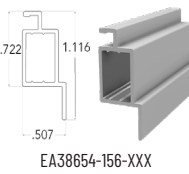

Part #	Description	Color	Length	UOM	QTY	List Price Bulk
EA56795-187-XXX	Latch Rail	Standard	15.5'	Box	20/pcs	$1,633.25
EA56796-204-XXX	Lift Rail w/Pile and Stop	Standard	17'	Box	20/pcs	$1,566.73
EA56797-204-XXX	Pile Rail	Standard	17'	Box	20/pcs	$1,297.28
EA56799-204-XXX	Stop Rail w/Pile	Standard	17'	Box	20/pcs	$1,464.10
EA56800-204-XXX	Stop Rail w/Pile	Standard	17'	Box	20/pcs	$1,463.21
EA56801-204-XXX	Lift Rail w/Pile	Standard	17'	Box	20/pcs	$1,542.49
EA38654-156-XXX	Casement Frame	Standard	13'	Box	20/pcs	$1,261.26
EA56778-204-XXX	Screen Frame	Standard	17'	Box	20/ea	$1,352.80
EA56788-209-XXX	Casement Frame	Standard	17.5'	Box	20/pcs	$1,721.03
SR121-19-100XXX	121 Steel Frame	Standard (No Black)	8.1'	Box	20/pcs	$971.52
EA1749-161-XXX	199EXT Extruded Aluminum Frame	Standard	13.5'	Box	10/pcs	$1,248.77
EA16282-161-XXX	144EXT Extruded Aluminum Frame with Woolpile	Standard	13.5'	Box	10/pcs	$1,267.90
EA16289-161-XXX	144EXT Extruded Aluminum Frame	Standard	13.5'	Box	10/pcs	$1,267.90
EA17011-161-XXX	MOOSE Extruded Aluminum Frame with Woolpile	Standard	13.5'	Box	10/pcs	$1,816.44
EA17010-161-XXX	MOOSE Extruded Aluminum Frame	Standard	13.5'	Box	10/pcs	$1,747.60