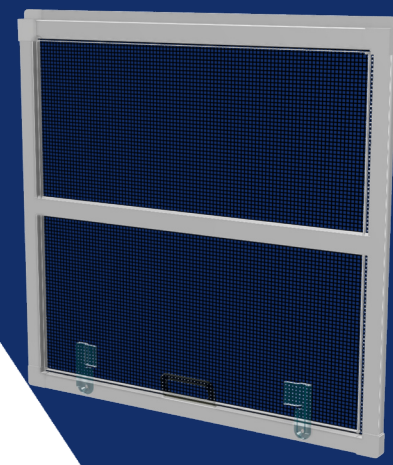

Standard Colors:

Black (L48)	
White (C01)	
Almond (A29)	
Clay (A22)	
Bronze (B16)	

Shown in $\frac{3}{8}$ "

Series #	Fully Assembled Screen	Size	UOM	List Price
RFDH6	Minimum Price	0" to 49" UI	United Inch	$23.60
RFDH6	U.I. Price	50" UI and Above	United Inch	$0.4818

Part #	Description	Color	Length	UOM	QTY	List Price
AR133-16-12XXX	Flange Screen Frame	Standard	12.5'	Box	105/pcs	$1,525.52
AR102-16-12XXX	Screen Frame	Standard	12.5'	Box	128/pcs	$1,419.08
AR109-16-11XXX	Crossbar	Standard	11.5'	Box	153/pcs	$1,593.72
XCR233-202L/R**	Plain Corner	Standard		Box	100/pcs	$255.03
XCR202X775-XXX**	Outside Corner	Standard		Box	100/pcs	$209.80
XCL145L/R-S00**	Screen Latch	Clear		Box	100/pcs	$114.94
XPT342S00**	Clear Pull Tab	Clear		Box	100/pcs	$84.14
MSFG36X100-L00	36" x 100' Char Fiber Mesh	Charcoal	100'	Roll	400 ft²	$184.80
SPFRD140-BX-L	Foam Spline	Black	8,000'	Box	8,000'	$612.48

**Available in bulk quantities