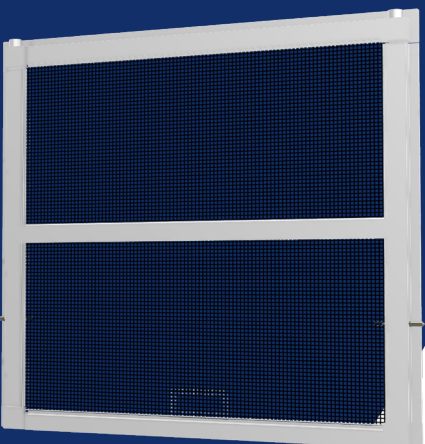

RFDH5 - Roll-Formed Double Hung Full Screen

Shown in $\frac{3}{8}$ "

Standard Colors:

Series #	Fully Assembled Screen	Size	UOM	List Price
RFDH5	Minimum Price	0" to 49" UI	United Inch	$24.98
RFDH5	U.I. Price	50" UI and Above	United Inch	$0.5098

Part #	Description	Color	Length	UOM	QTY	List Price
AR132-16-12XXX	Flange Screen Frame	Standard	12.5'	Box	105/pcs	$1,484.36
AR102-16-12XXX	Screen Frame	Standard	12.5'	Box	128/pcs	$1,419.08
AR109-16-11XXX	Crossbar	Standard	11.5'	Box	153/pcs	$1,593.72
XCR232-202R/L-XXX**	Corner	Standard		Bag	100/pcs	$255.03
XCR236FPR/L-XX**	Fixed Pin Corner	Standard		Box	100/pcs	$187.18
XPL1012A-CL	Push Pin	Mill		Box	100/pcs	$86.16
XPT342S00**	Clear Pull Tab	Clear		Box	100/pcs	$84.14
MSFG36X100-L00	36" x 100' Char Fiber Mesh	Charcoal	100'	Roll	400 ft²	$184.80
SPFRD140-BX-L	Foam Spline	Black	8,000'	Box	8,000'	$612.48

**Available in bulk quantities