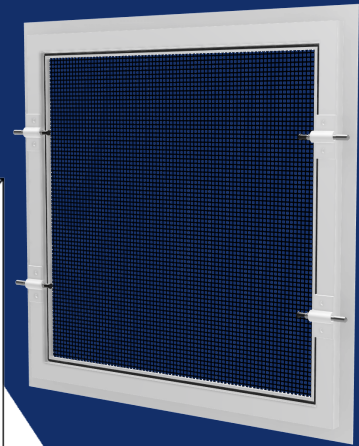

AVAILABLE COLORS

Series #	Fully Assembled Screen	Size	UOM	List Price
RS-505224	Minimum Price	0" to 49" UI	United Inch	$64.19
RS-505224	U.I. Price	50" UI and Above	United Inch	$1.3101

Part #	Description	Color	Length	UOM	QTY	List Price
EA56780-229-XXX	Flange Rail	Standard	19'	Box	20/pcs	$1,593.07
XCR54666-INS	Inside Corner	Mill		Box	100/pcs	$127.17
XCL3420-XXX	Plunger Housing	White or Bronze		Box	100/pcs	$146.00
PL315/SG412/PL308-XXX	Plunger Assembly	See Component Section for Pricing				
MSFG36X100-L00	36" x 100' Char Fiber Mesh	Charcoal	100'	Roll	400 ft²	$184.80
SPFRD150-BX-L	.150" Foam Spline	Black	8,000'	Box	8,000'	$469.92

**Available in bulk quantities