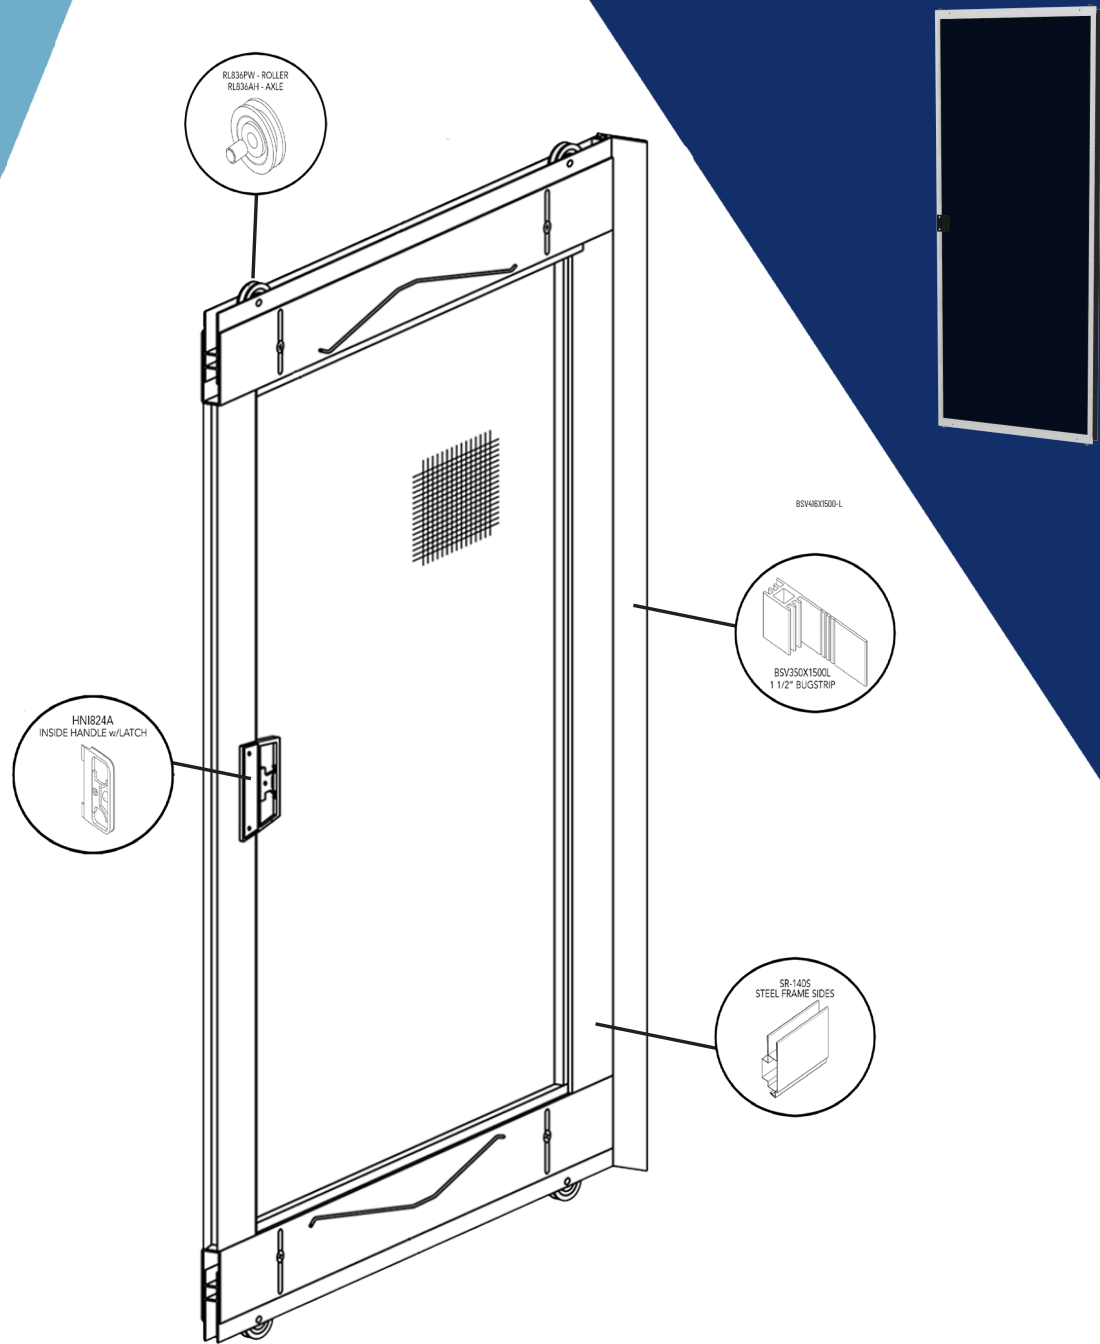

Standard Colors

Series	Fully Assembled Screen	Width	List Price
140SMFIT	Premium Multi-Fit Patio Door	30"	$154.76
140SMFIT	Premium Multi-Fit Patio Door	36"	$164.42
140SMFIT	Premium Multi-Fit Patio Door	48"	$183.76

Part #	Description	Color	Length	UOM	QTY	List Price
SR140-19-100XXX	140 Steel Frame	Standard (No Black)	8.1'	Box	27/Box	$1,465.20
XHNI824A-L48**	Inside Handle w. Latch	Black		Box	100/box	$286.71
XHNI824I-L48**	Outside Handle (Not Shown)	Black		Box	100/box	$304.75
XRL836PW	Plastic Roller	White		Box	100/box	$92.06
XRL836AH	Steel Axle	Mill		Box	100/Box	$79.12
BSV416X1500-L	1.5" Bug Strip	Black	286'	Roll	286'	$391.36

**Available in bulk quantities