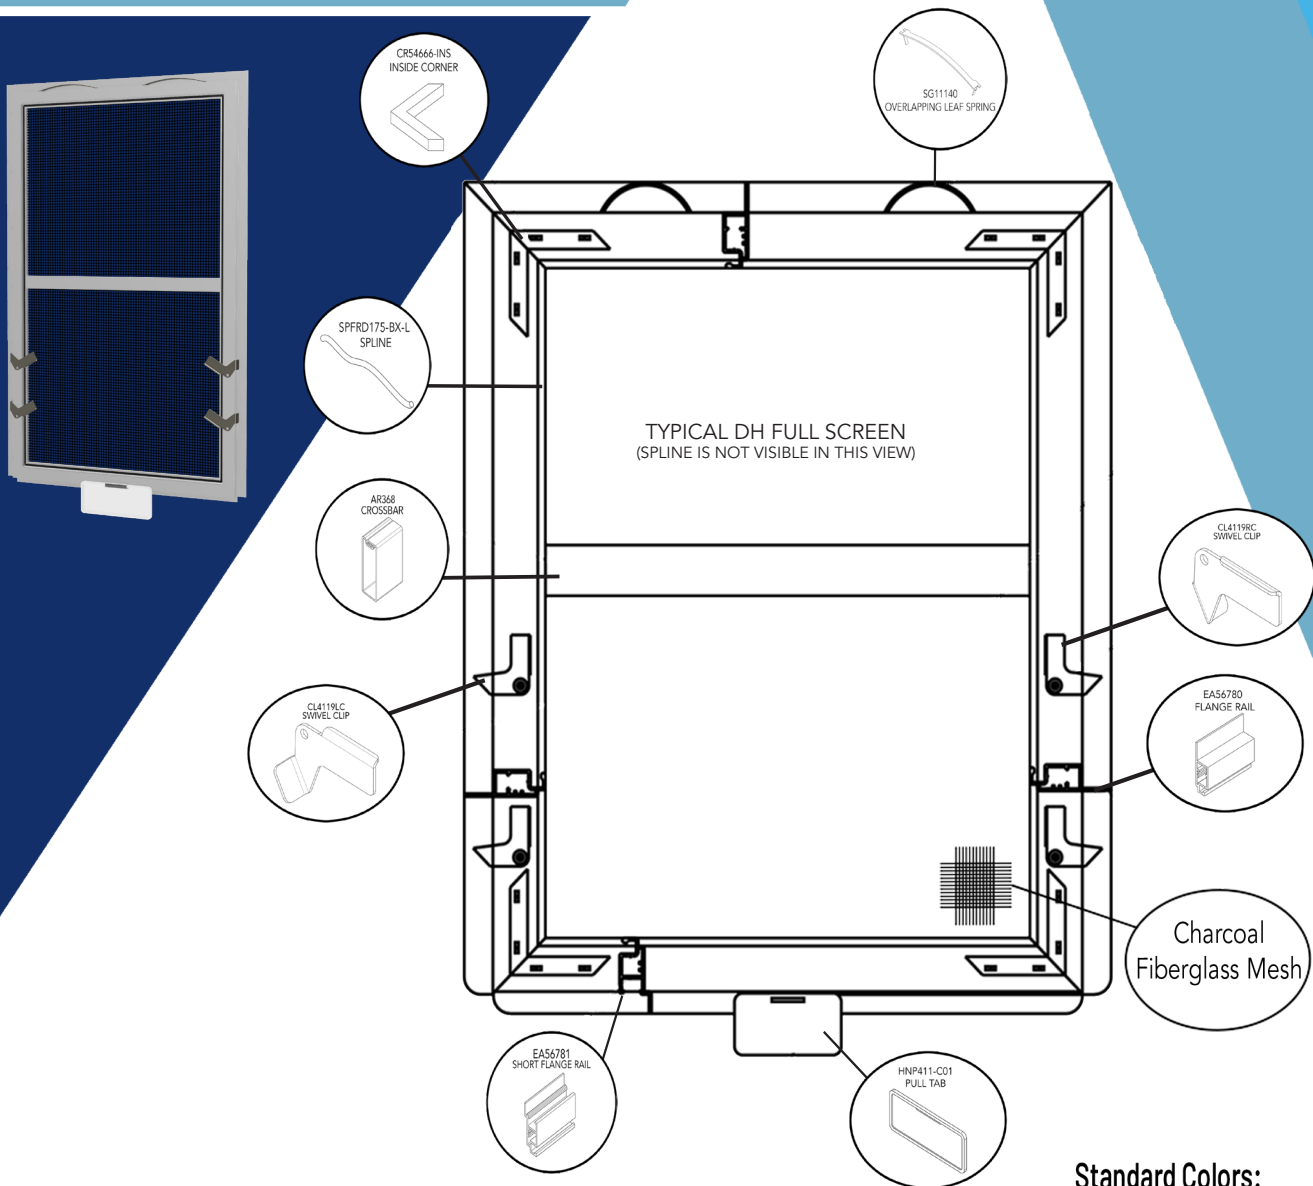

DH5 - Double Hung Flanged Full Screen

Shown in $\frac{3}{8}$ "

Standard Colors:

White (C01)

Black (L48)

Clay (A22)

Almond (A29)

Bronze (B16)

Series #	Fully Assembled Screen	Size	UOM	List Price
DH5	Minimum Price	0" to 49" UI	United Inch	$52.18
DH5	U.I. Price	50" UI and Above	United Inch	$1.0648

Part #	Description	Color	Length	UOM	QTY	List Price
EA56780-229-XXX	Flange Rail	Standard	19'	Box	20/pcs	$1,593.07
EA56781-187-XXX	Short Flange Rail	Standard	15.5'	Box	20/pcs	$1,365.57
AR368-16-12XXX	Crossbar	Standard	12.5'	Box	152/pcs	$1,583.36
XCR54666-INS**	Inside Corner	Mill		Box	100/pcs	$127.17
XCL4119LC**	Swivel Clip (Left)	White		Box	100/pcs	$171.52
XCL4119RC**	Swivel Clip (Right)	White		Box	100/pcs	$171.52
XFS527**	Rivet (Not shown)	Mill		Box	100/pcs	$73.93
XHNP411-XXX**	Pull Tab	White or Black		Box	100/pcs	$568.40
XCL12337**	Metal Clip (Pull Tab) (Not shown)	Mill		Box	100/pcs	$195.52
XSG11140**	Overlapping Leaf Spring	Mill		Box	100/pcs	$109.92
MSFG36X100-L00	36" x 100' Char Fiber Mesh	Charcoal	100'	Roll	400 ft²	$184.80
SPFRD175-BX-L	.175" Diameter Foam Spline	Black	5,000'	Box	5,000'	$413.60

**Available in bulk quantities