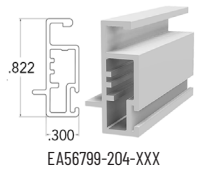

Part #	Description	Color	Length	UOM	QTY	List Price Bulk
EA56795-187-XXX	Latch Rail	Standard	15.5'	Box	20/pcs	$1,633.25
EA56796-204-XXX	Lift Rail w/Pile and Stop	Standard	17'	Box	20/pcs	$1,566.73
EA56797-204-XXX	Pile Rail	Standard	17'	Box	20/pcs	$1,297.28
EA56799-204-XXX	Stop Rail w/Pile	Standard	17'	Box	20/pcs	$1,464.10
EA56800-204-XXX	Stop Rail w/Pile	Standard	17'	Box	20/pcs	$1,463.21
EA56801-204-XXX	Lift Rail w/Pile	Standard	17'	Box	20/pcs	$1,542.49
EA38654-156-XXX	Casement Frame	Standard	13'	Box	20/pcs	$1,261.26
EA56778-204-XXX	Screen Frame	Standard	17'	Box	20/ea	$1,352.80
EA56788-209-XXX	Casement Frame	Standard	17.5'	Box	20/pcs	$1,721.03
SR121-19-100XXX	121 Steel Frame	Standard (No Black)	8.1'	Box	20/pcs	$971.52
EA1749-161-XXX	199EXT Extruded Aluminum Frame	Standard	13.5'	Box	10/pcs	$1,248.77
EA16282-161-XXX	144EXT Extruded Aluminum Frame with Woolpile	Standard	13.5'	Box	10/pcs	$1,267.90
EA16289-161-XXX	144EXT Extruded Aluminum Frame	Standard	13.5'	Box	10/pcs	$1,267.90
EA17011-161-XXX	MOOSE Extruded Aluminum Frame with Woolpile	Standard	13.5'	Box	10/pcs	$1,816.44
EA17010-161-XXX	MOOSE Extruded Aluminum Frame	Standard	13.5'	Box	10/pcs	$1,747.60