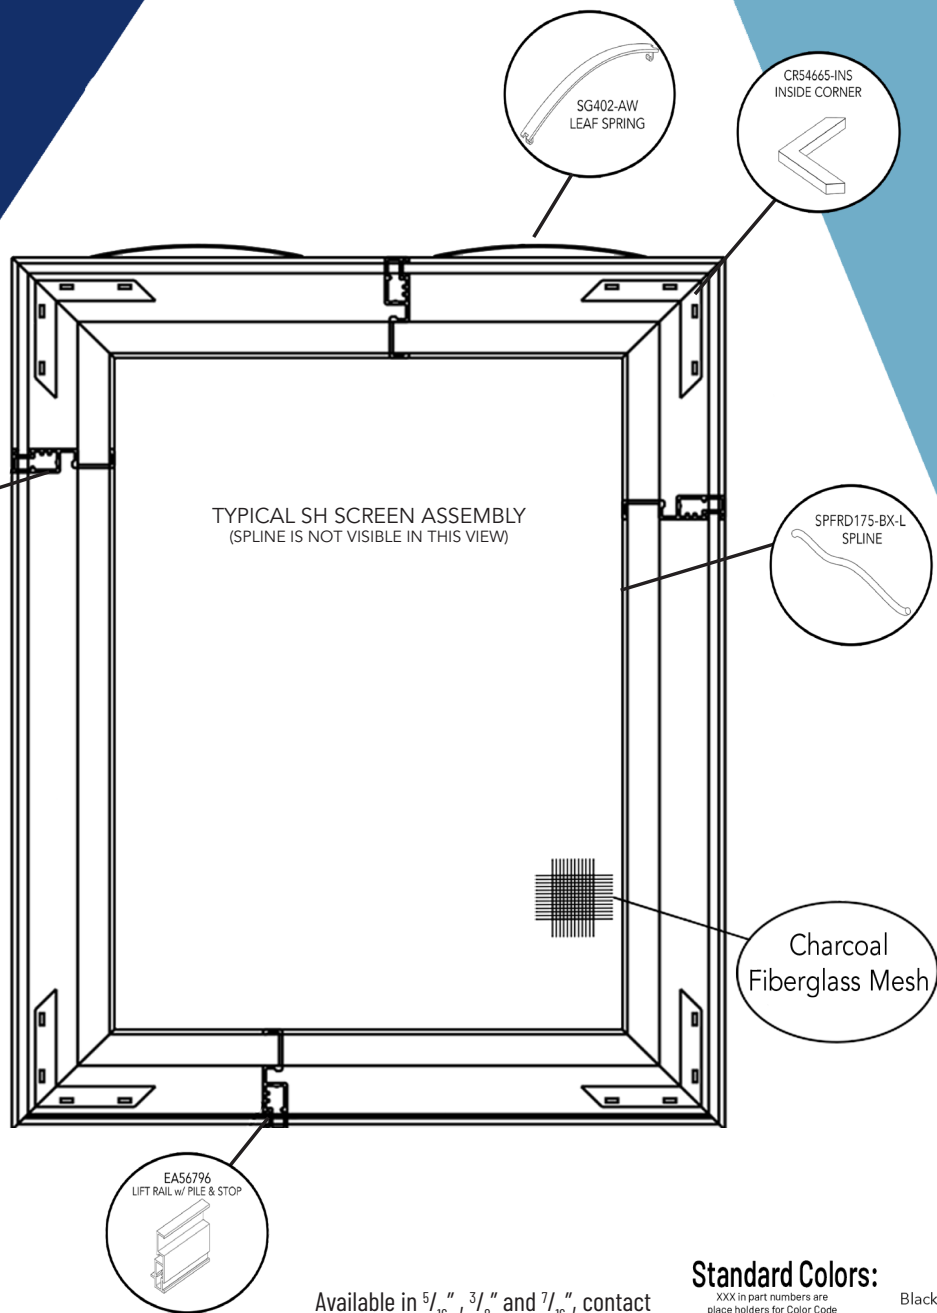

SH1 - Single Hung Top Springs

Available in $\frac{5}{16}$ " , $\frac{3}{8}$ " and $\frac{7}{16}$ " , contact RiteScreen for details.

Standard Colors:

Series #	Fully Assembled Screen	Size	UOM	List Price
SH1	Minimum Price	0" to 49" UI	United Inch	$43.30
SH1	U.I. Price	50" UI and Above	United Inch	$0.8838

Part #	Description	Color	Length	UOM	QTY	List Price
EA56801-204-XXX	Lift Rail w/Pile	Standard	17'	Box	20/pcs	$1,542.49
EA56796-204-XXX	Lift Rail w/Pile and Stop	Standard	17'	Box	20/pcs	$1,566.73
XCR54665-INS**	Inside Corner	Mill		Box	100/pcs	$112.30
XSG402-AW**	Leaf Spring	Mill		Box	100/pcs	$84.66
MSFG36X100-L00	36" x 100' Char Fiber Mesh	Charcoal	100'	Roll	400 ft²	$184.80
SPFRD175-BX-L	.175" Diameter Foam Spline	Black	5,000'	Box	5,000'	$413.60

**Available in bulk quantities