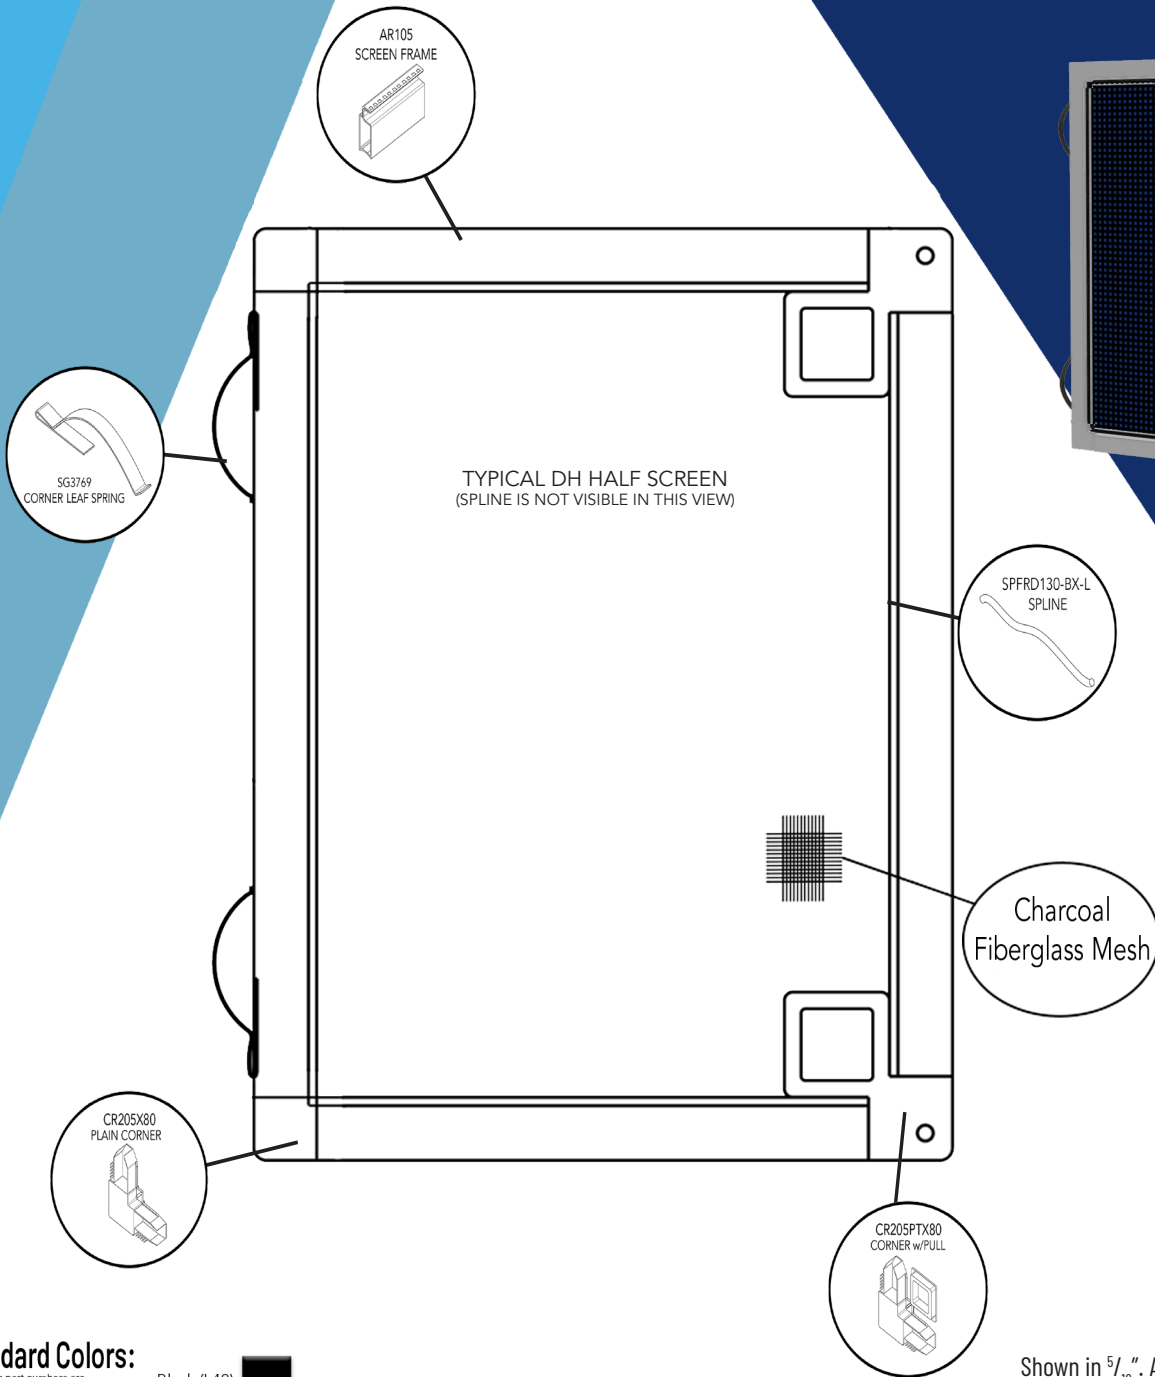

Standard Colors:

Black (L48)	
White (C01)	
Almond (A29)	
Clay (A22)	
Bronze (B16)	

Shown in 5/16". Also available in 3/8" and 7/16", contact RiteScreen for details.

Series #	Fully Assembled Screen	Size	UOM	List Price
RFDH2	Minimum Price	0" to 49" UI	United Inch	$22.58
RFDH2	U.I. Price	50" UI and Above	United Inch	$0.4608

Part #	Description	Color	Length	UOM	QTY	List Price
AR105-16-12XXX	Screen Frame	Standard	12.5'	Box	152/pcs	$1,583.72
XCR205X80-XXX**	Plain Corner	Standard		Box	100/pcs	$87.30
XCR205PSX80-XXX**	Corner Pull w/Stop	Standard		Box	100/pcs	$98.39
XSG3769**	Leaf Spring	Mill		Box	100/pcs	$376.56
MSFG36X100-L00	36" x 100' Char Fiber Mesh	Charcoal	100'	Roll	400 ft²	$184.80
SPFRD130-BX-L	Foam Spline	Black	8,000'	Box	8,000'	$506.88

**Available in bulk quantities