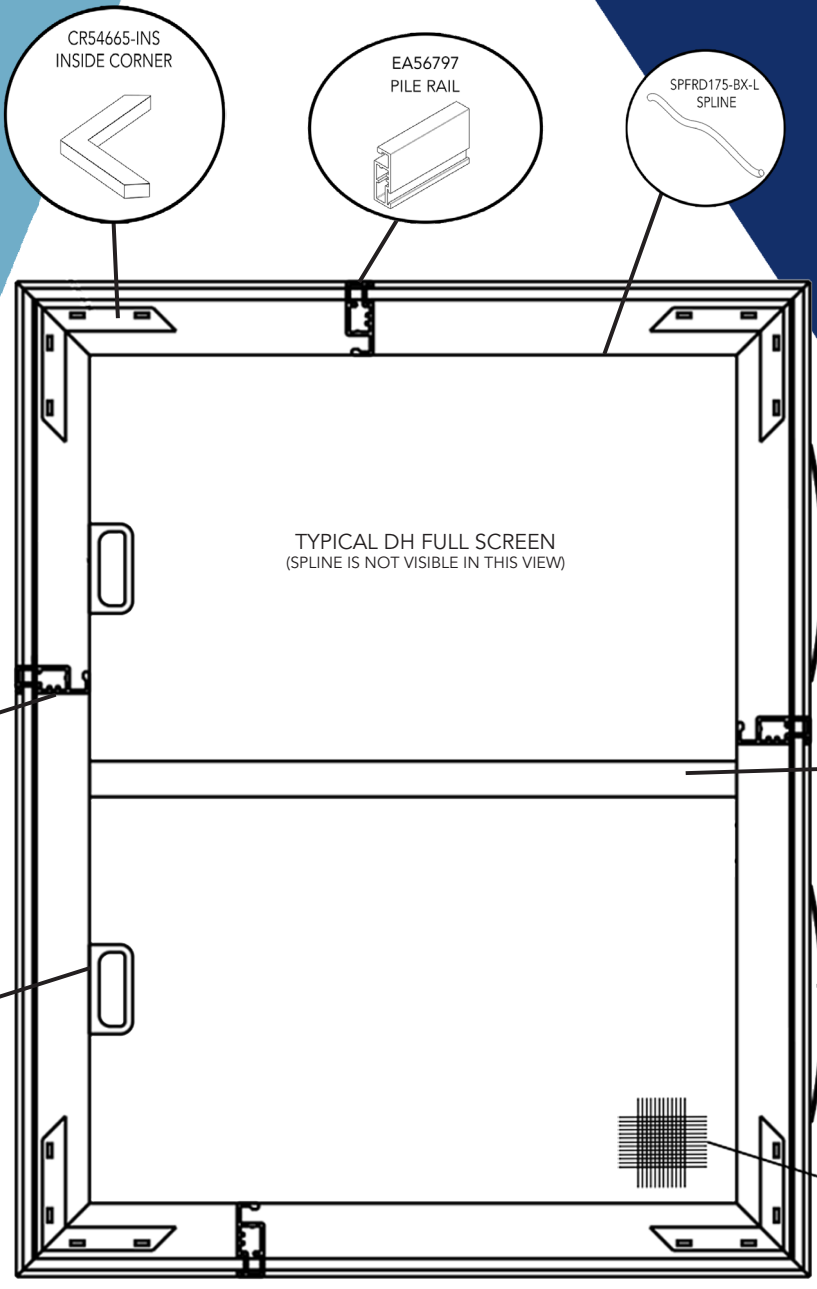

Standard Colors:

- Black (L48)
- White (C01)
- Almond (A29)
- Clay (A22)
- Bronze (B16)

Available in $\frac{5}{16}$ " , $\frac{3}{8}$ " and $\frac{7}{16}$ " , contact
RiteScreen for details.

Series #	Fully Assembled Screen	Size	UOM	List Price
DH2	Minimum Price	0" to 49" UI	United Inch	$35.02
DH2	U.I. Price	50" UI and Above	United Inch	$0.7146

Part #	Description	Color	Length	UOM	QTY	List Price
EA56797-204-XXX	Pile Rail	Standard	17'	Box	20/pcs	$1,297.28
EA56800-204-XXX	Stop Rail w/Pile	Standard	17'	Box	20/pcs	$1,463.21
AR368-16-12XXX	Crossbar	Standard	12.5'	Box	152/pcs	$1,583.36
XCR54665-INS**	Inside Corner	Mill		Box	100/pcs	$112.30
XPT342S00**	Clear Pull Tab	Clear		Box	100/pcs	$84.14
XSG402-AW**	Leaf Spring	Mill		Box	100/pcs	$84.66
MSFG36X100-L00	36" x 100' Char Fiber Mesh	Charcoal	100'	Roll	400 ft²	$184.80
SPFRD175-BX-L	.175" Diameter Foam Spline	Black	5,000'	Box	5,000'	$413.60

**Available in bulk quantities