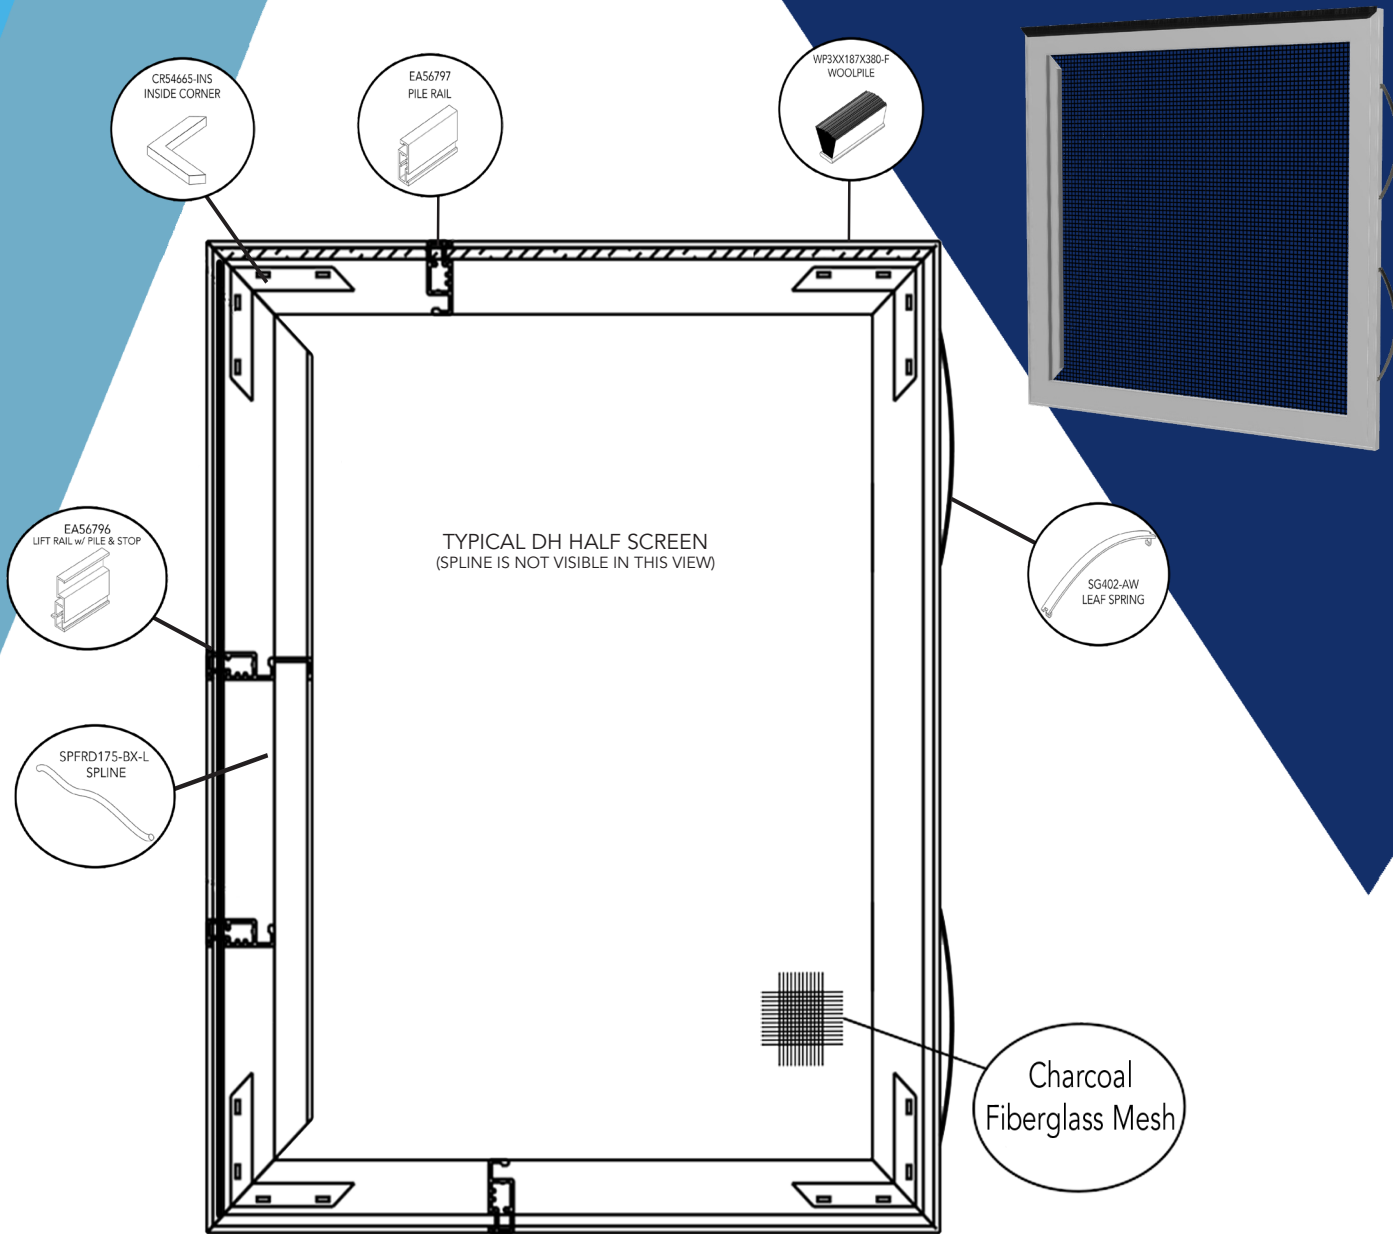

Standard Colors:

Black (L48)	
White (C01)	
Almond (A29)	
Clay (A22)	
Bronze (B16)	

Available in $\frac{5}{16}$ " , $\frac{3}{8}$ " and $\frac{7}{16}$ " , contact RiteScreen for details.

Series #	Fully Assembled Screen	Size	UOM	List Price
DH6	Minimum Price	0" to 49" UI	United Inch	$39.66
DH6	U.I. Price	50" UI and Above	United Inch	$0.8094

Part #	Description	Color	Length	UOM	QTY	List Price
EA56797-204-XXX	Pile Rail	Standard	17'	Box	20/pcs	$1,297.28
EA56796-204-XXX	Lift Rail w/Pile and Stop	Standard	17'	Box	20/pcs	$1,566.73
XCR54665-INS**	Inside Corner	Mill		Box	100/pcs	$112.30
XSG402-AW**	Leaf Spring	Mill		Box	100/pcs	$84.66
WP3XX187X380-F	.380" High Pile	Standard	4,000'	Box	4,000'	$1,152.80
MSFG36X100-L00	36" x 100' Char Fiber Mesh	Charcoal	100'	Roll	400 ft²	$184.80
SPFRD175-BX-L	.175" Diameter Foam Spline	Black	5,000'	Box	5,000'	$413.60

**Available in bulk quantities