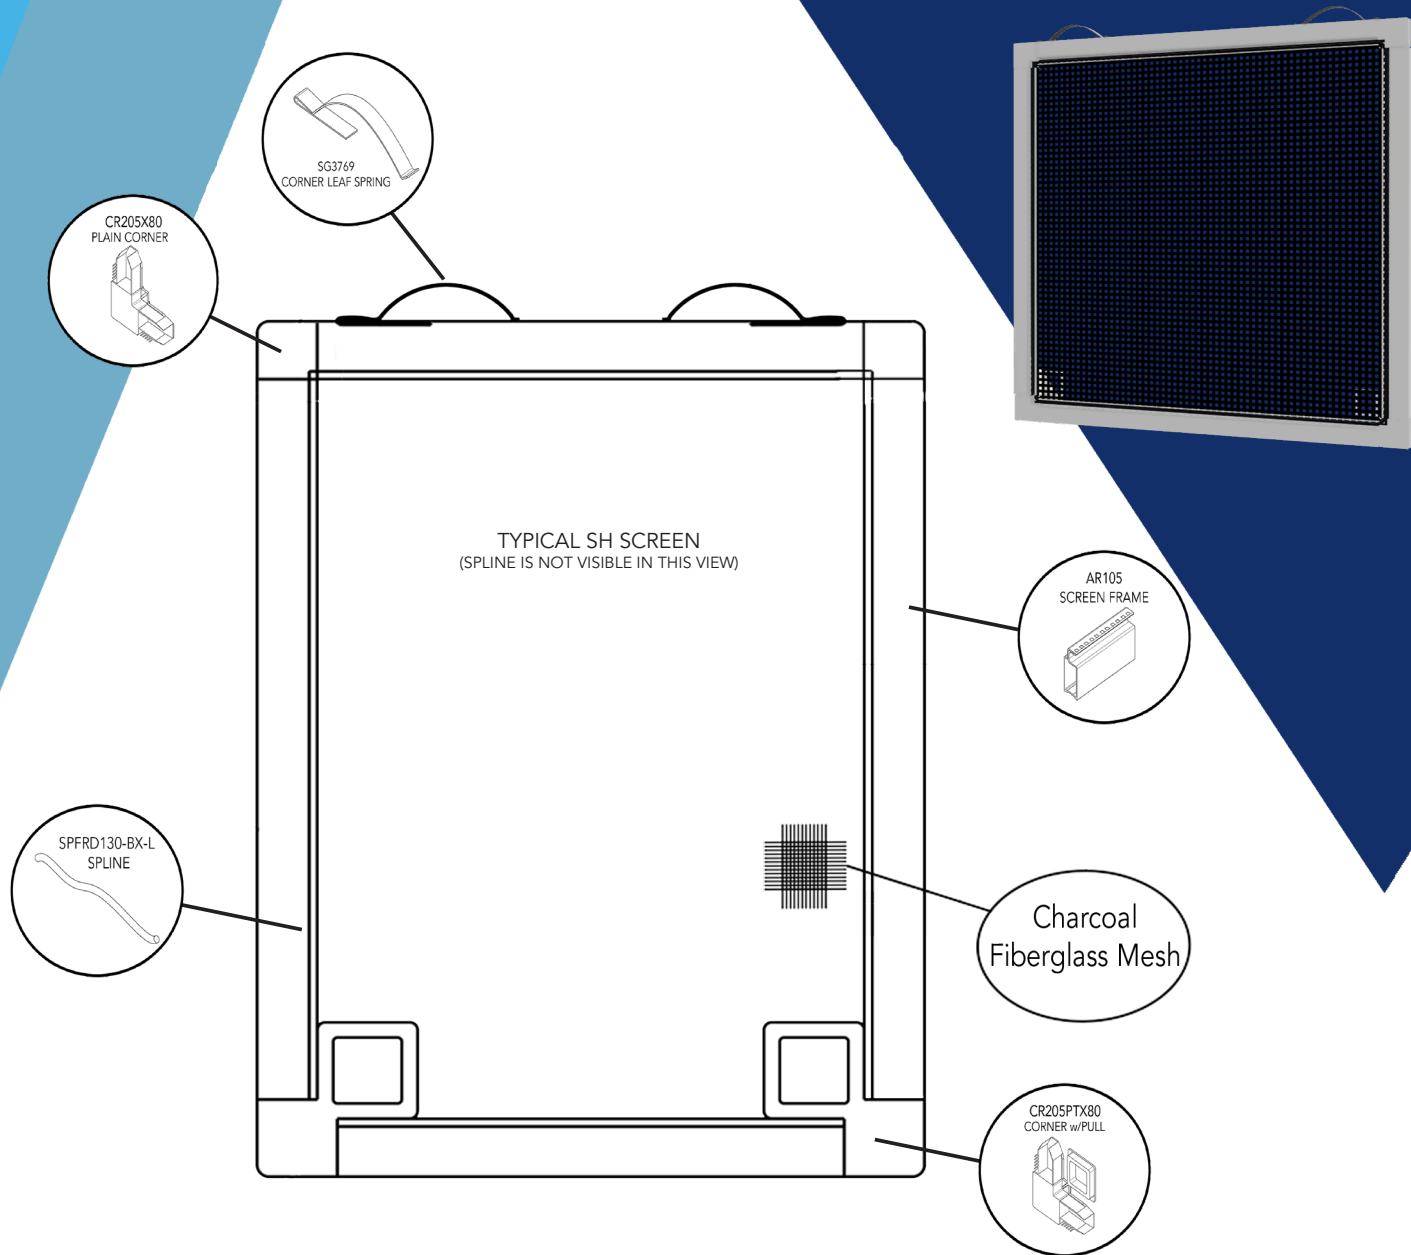

Standard Colors:

Shown in $\frac{5}{16}$ ". Also available in $\frac{3}{8}$ " and $\frac{7}{16}$ ", contact RiteScreen for details.

Series #	Fully Assembled Screen	Size	UOM	List Price
RFSH2	Minimum Price	0" to 49" UI	United Inch	$22.58
RFSH2	U.I. Price	50" UI and Above	United Inch	$0.4608
RFSH2-W	With Woolpile	50" UI and Above	United Inch	$0.5174

Part #	Description	Color	Length	UOM	QTY	List Price
AR105-16-12XXX	Screen Frame	Standard	12.5'	Box	152/pcs	$1,583.72
XCR205X80-XXX**	Plain Corner	Standard		Box	100/pcs	$87.30
XCR205PTX80-XXX**	Corner w/Pull	Standard		Box	100/pcs	$98.39
XSG3769**	Leaf Spring	Mill		Box	100/pcs	$376.56
MSFG36X100-L00	36" x 100' Char Fiber Mesh	Charcoal	100'	Roll	400 ft²	$184.80
SPFRD130-BX-L	Foam Spline	Black	8,000'	Box	8,000'	$506.88

**Available in bulk quantities