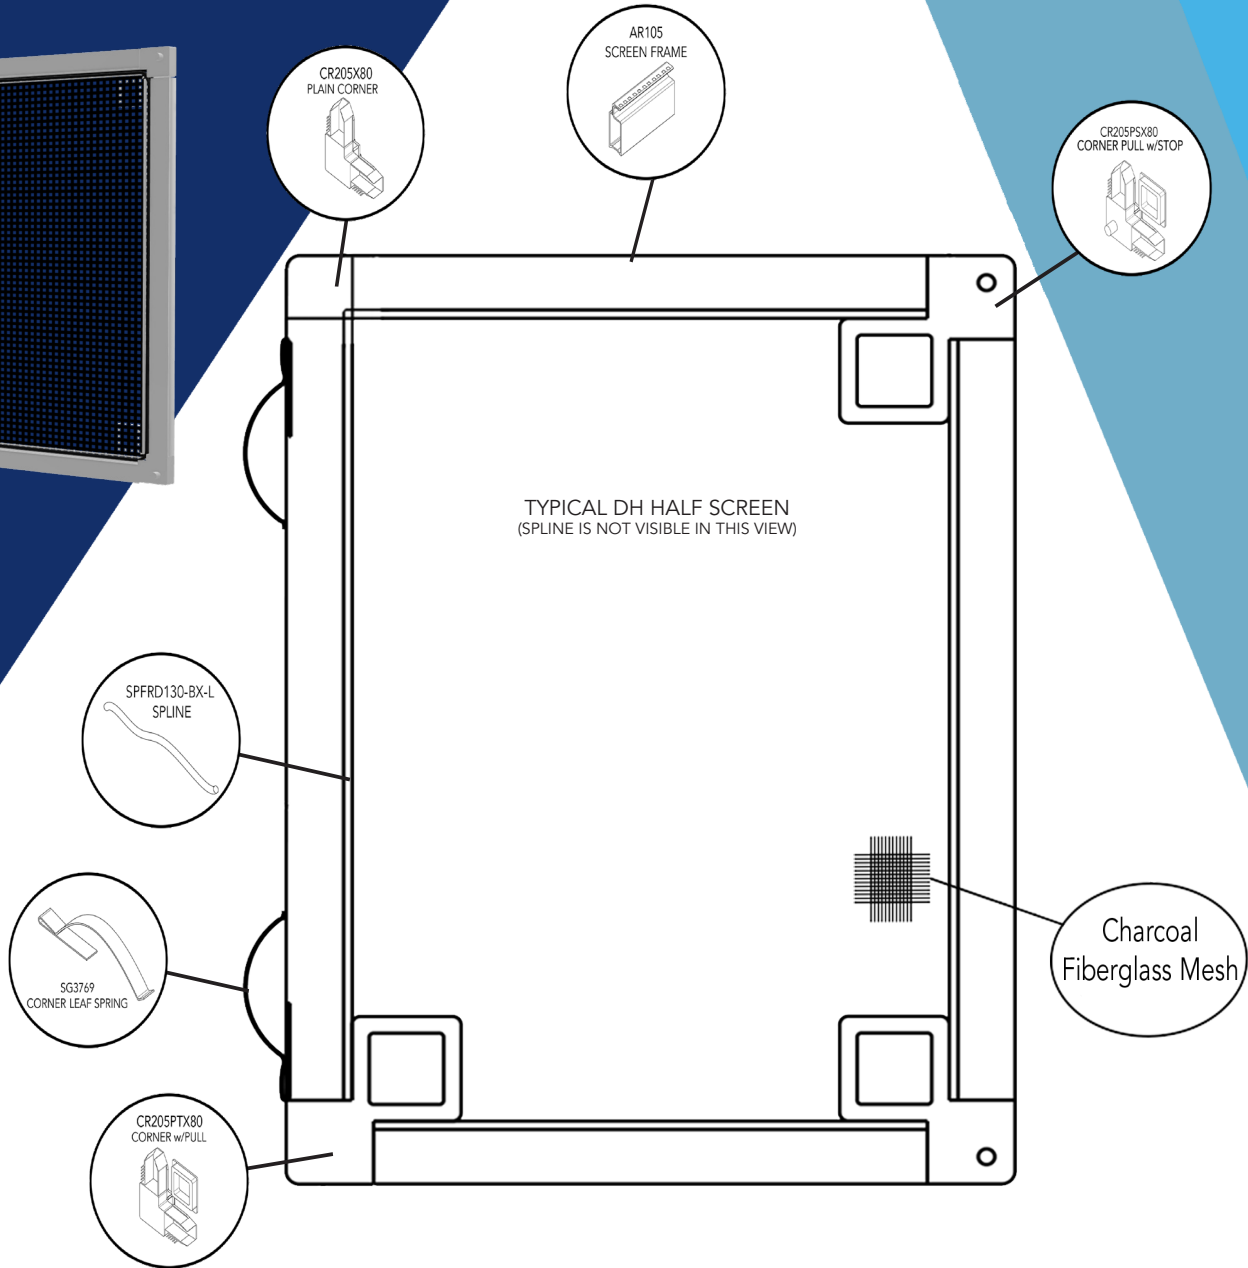

RFDH3 - Roll-Formed Double Hung Half Screen

Shown in $\frac{5}{16}$ ". Also available in $\frac{3}{8}$ " and $\frac{7}{16}$ ", contact RiteScreen for details.