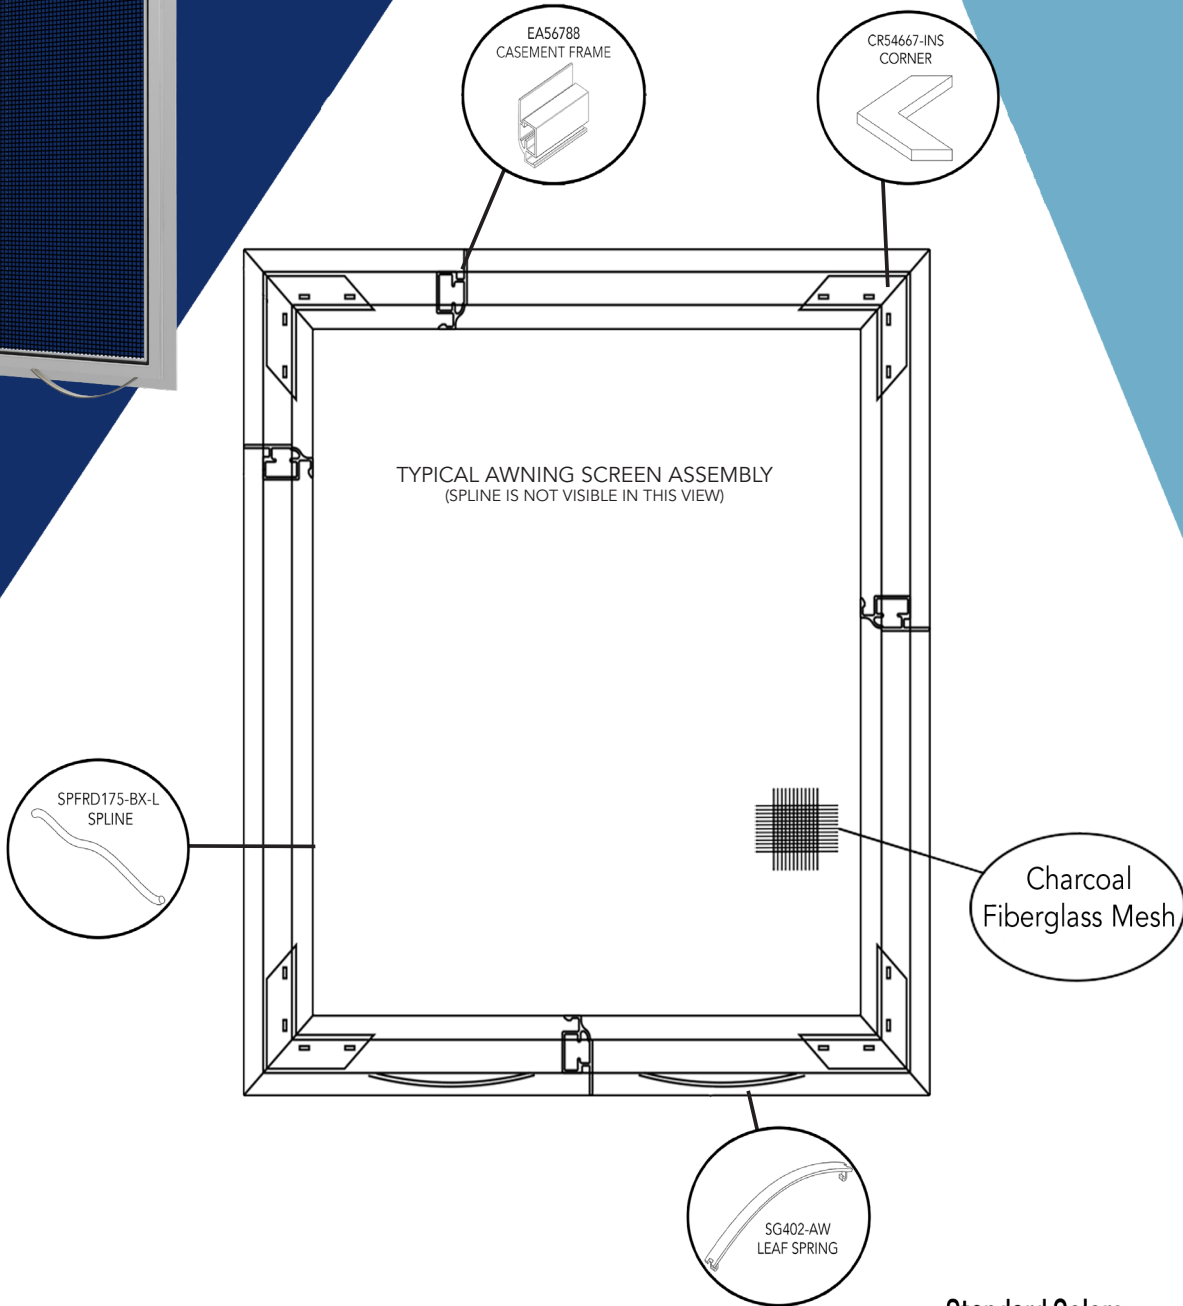

CA3 - Extruded Awning Screen

Only available in 7/16"

Standard Colors:

Series #	Fully Assembled Screen	Size	UOM	List Price
CA3	Minimum Price	0" to 49" UI	United Inch	$39.32
CA3	U.I. Price	50" UI and Above	United Inch	$0.8024

Part #	Description	Color	Length	UOM	QTY	List Price
EA56788-209-XXX	Casement Frame	Standard	17.5'	Box	20/pcs	$1,721.03
XCR54667-INS**	Corner	Mill		Box	100/pcs	$133.24
XSG402-AW**	Leaf Spring	Mill		Box	100/pcs	$84.66
MSFG36X100-L00	36" x 100' Char Fiber Mesh	Charcoal	100'	Roll	400 ft²	$184.80
SPFRD175-BX-L	.175" Diameter Foam Spline	Black	5,000'	Box	5,000'	$413.60

**Available in bulk quantities