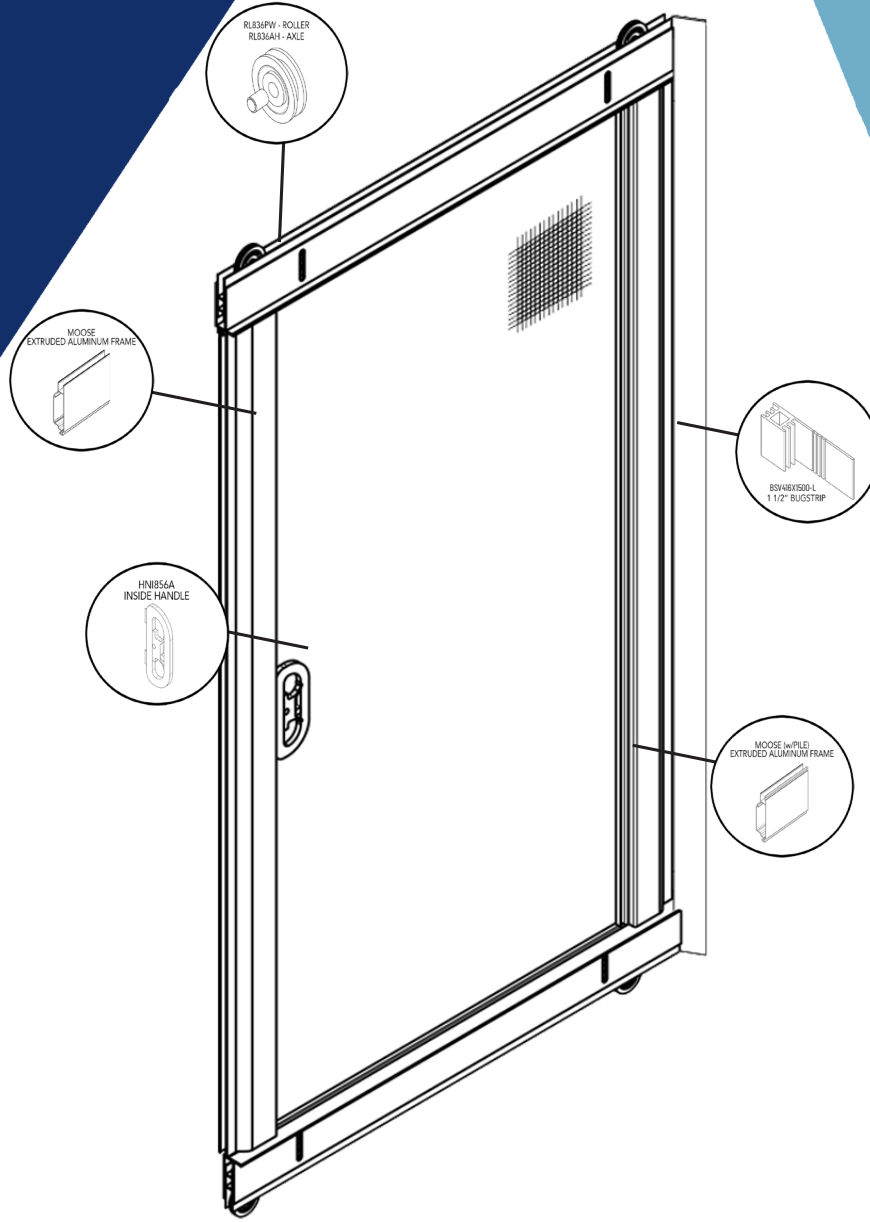

MOOSEFIT - Ultimate Multi-Fit Patio Door

Standard Colors

Series	Fully Assembled Screen	Width	List Price
MOOSEFIT	Ultimate Multi-Fit Patio Door	30"	$229.74
MOOSEFIT	Ultimate Multi-Fit Patio Door	36"	$242.22
MOOSEFIT	Ultimate Multi-Fit Patio Door	48"	$267.18

Part #	Description	Color	Length	UOM	QTY	List Price
EA17011-150-XXX	MOOSE Extruded Aluminum Frame with Woolpile	Standard	12.5'	Box	10/pcs	$1,816.44
EA17010-150-XXX	MOOSE Extruded Aluminum Frame	Standard	12.5'	Box	10/pcs	$1,747.60
XHNI856A-L48	Inside Handle	Black		Box	100/pcs	$336.61
XHNI857-L48	Outside Handle (Not Shown)	Black		Box	100/pcs	$356.58
XRL836PW	Plastic Roller	White		Box	100/box	$92.06
XRL836AH	Steel Axle	Mill		Box	100/Box	$79.12
BSV416X1500-L	1.5" Bug Strip	Black	286'	Roll	286'	$391.36

**Available in bulk quantities