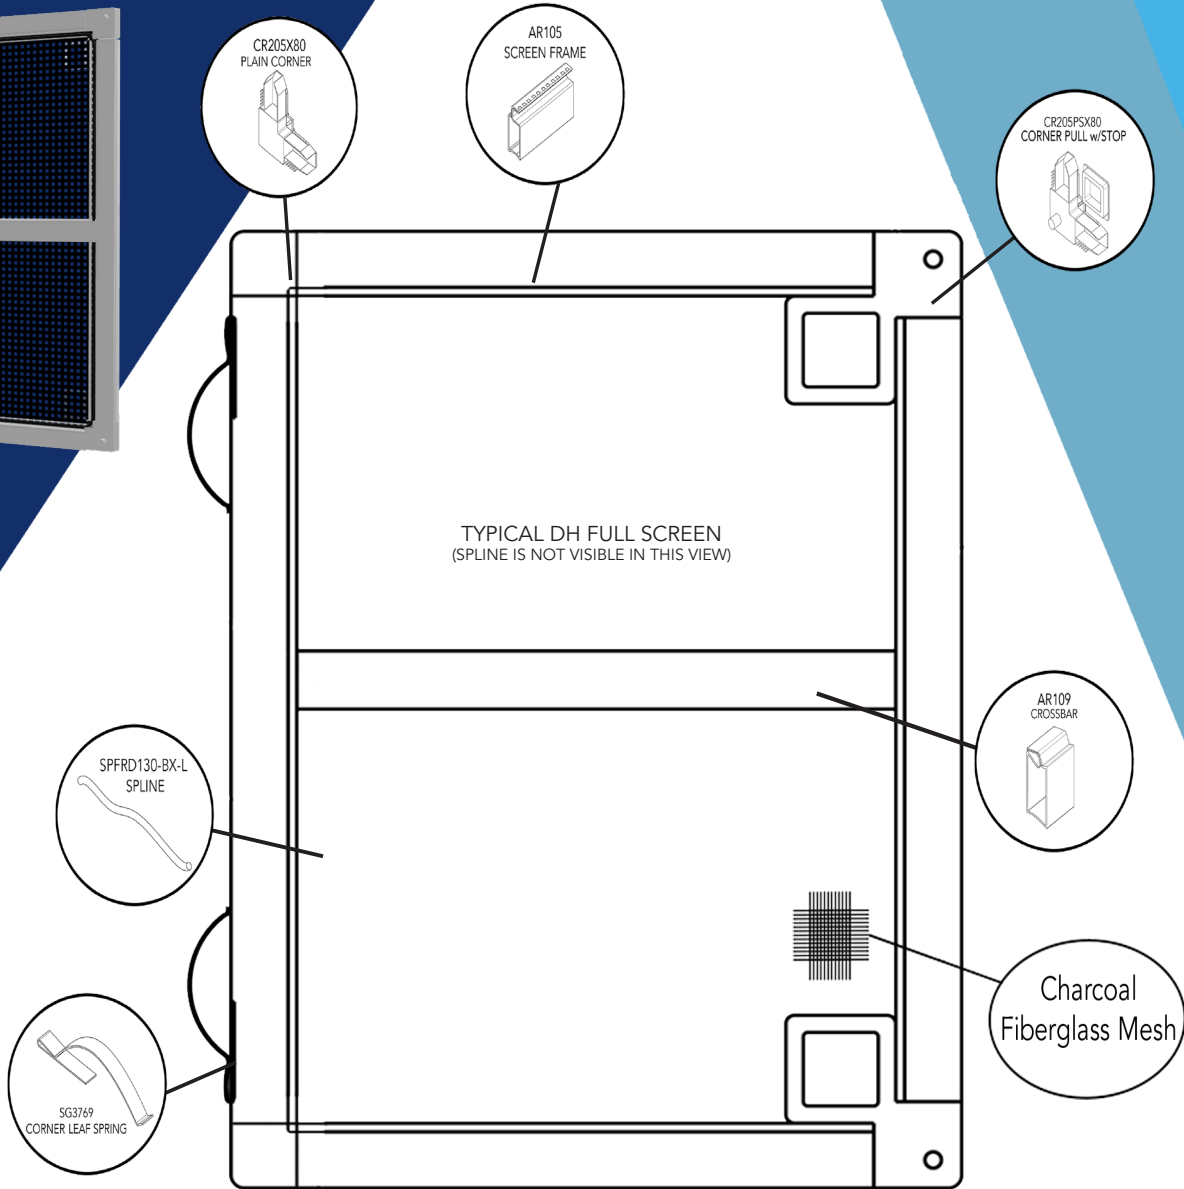

RFDH1 - Roll-Formed Double Hung Screen

Shown in $\frac{5}{16}$ ". Also available in $\frac{3}{8}$ " and $\frac{7}{16}$ ", contact RiteScreen for details.