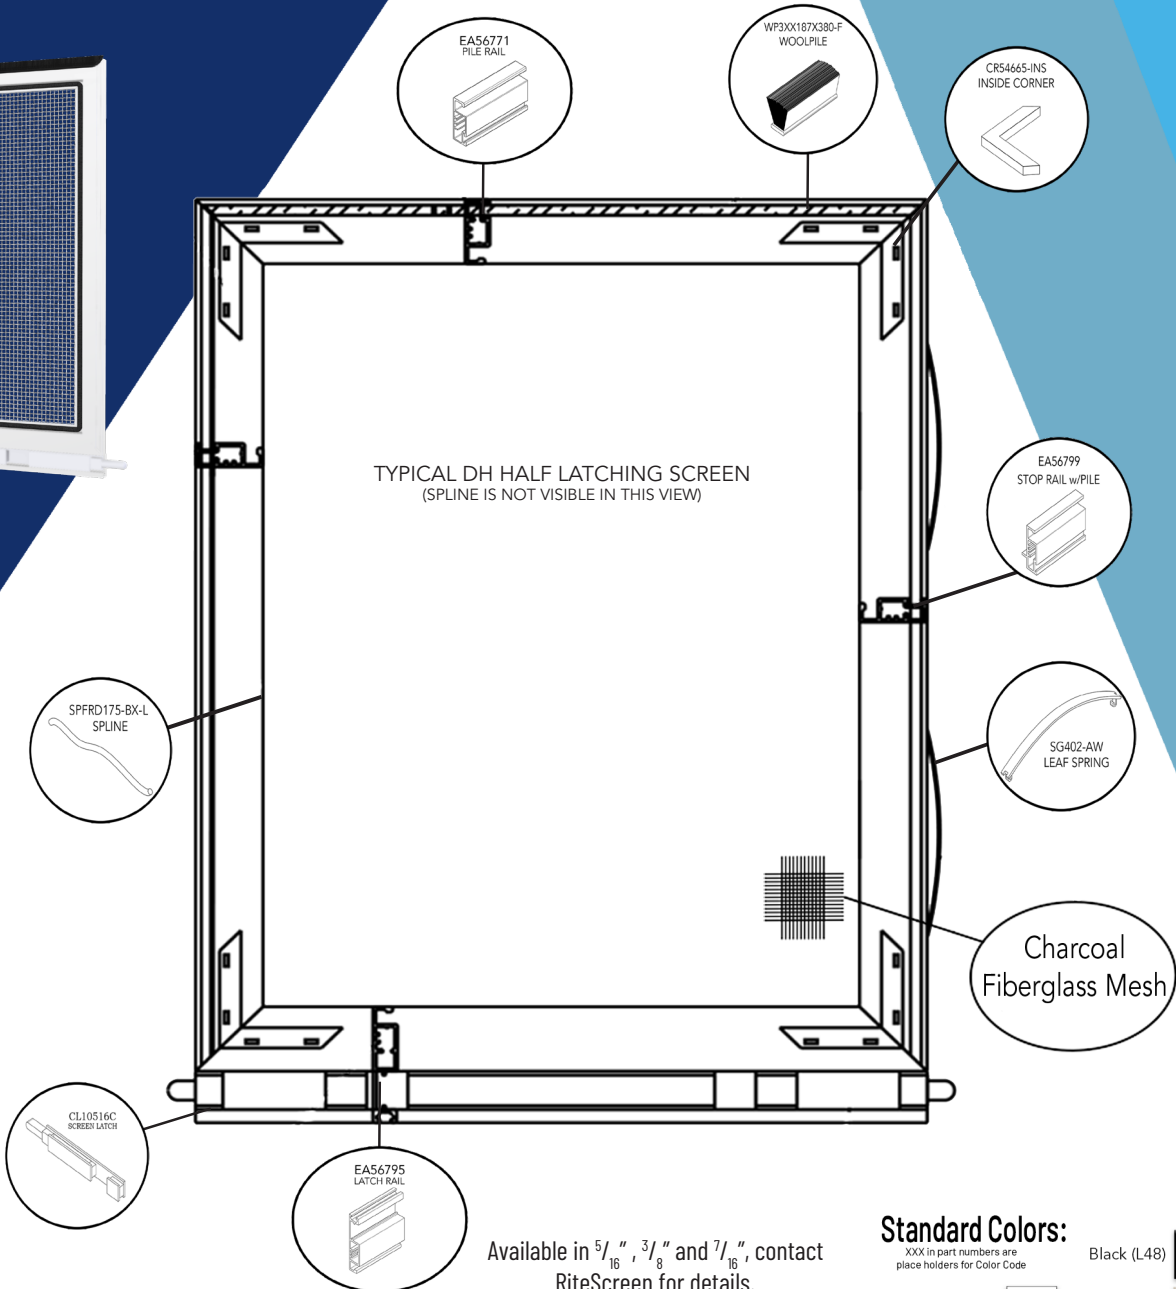

DH3 - Double Hung Half Latching Screen

Available in $\frac{5}{16}$ " , $\frac{3}{8}$ " and $\frac{7}{16}$ " , contact RiteScreen for details.