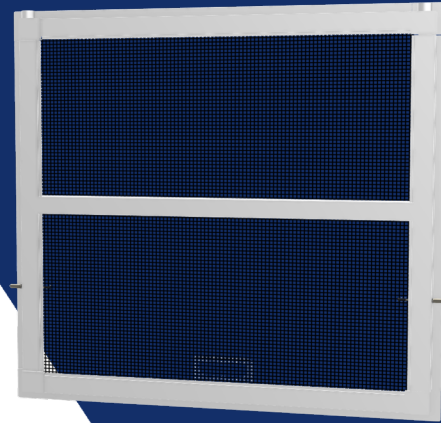

Standard Colors:

Black (L48)	
White (C01)	
Almond (A29)	
Clay (A22)	
Bronze (B16)	

Shown in $\frac{3}{8}$ "

Series #	Fully Assembled Screen	Size	UOM	List Price
RFDH4	Minimum Price	0" to 49" UI	United Inch	$25.46
RFDH4	U.I. Price	50" UI and Above	United Inch	$0.5194

Part #	Description	Color	Length	UOM	QTY	List Price
AR132-16-12XXX	Flange Screen Frame	Standard	12.5'	Box	105/pcs	$1,484.36
AR109-16-11XXX	Crossbar	Standard	11.5'	Box	153/pcs	$1,593.72
XCR232-XXX**	Plain Corner	Standard		Box	100/pcs	$142.48
XCR236FPR/L-XXX**	Fixed Pin Corner	Standard		Box	100/pcs	$187.18
XPT342S00**	Clear Pull Tab	Clear		Box	100/pcs	$84.14
XPL315**	Plunger	Mill		Box	100/pcs	$93.20
XSG412**	Plunger Spring	Mill		Bag	100/pcs	$115.20
XPL308-XXX**	Plunger Cap	Standard		Box	100/pcs	$75.51
MSFG36X100-L00	36" x 100' Char Fiber Mesh	Charcoal	100'	Roll	400 ft²	$184.80
SPFRD140-BX-L	Foam Spline	Black	8,000'	Box	8,000'	$612.48

**Available in bulk quantities