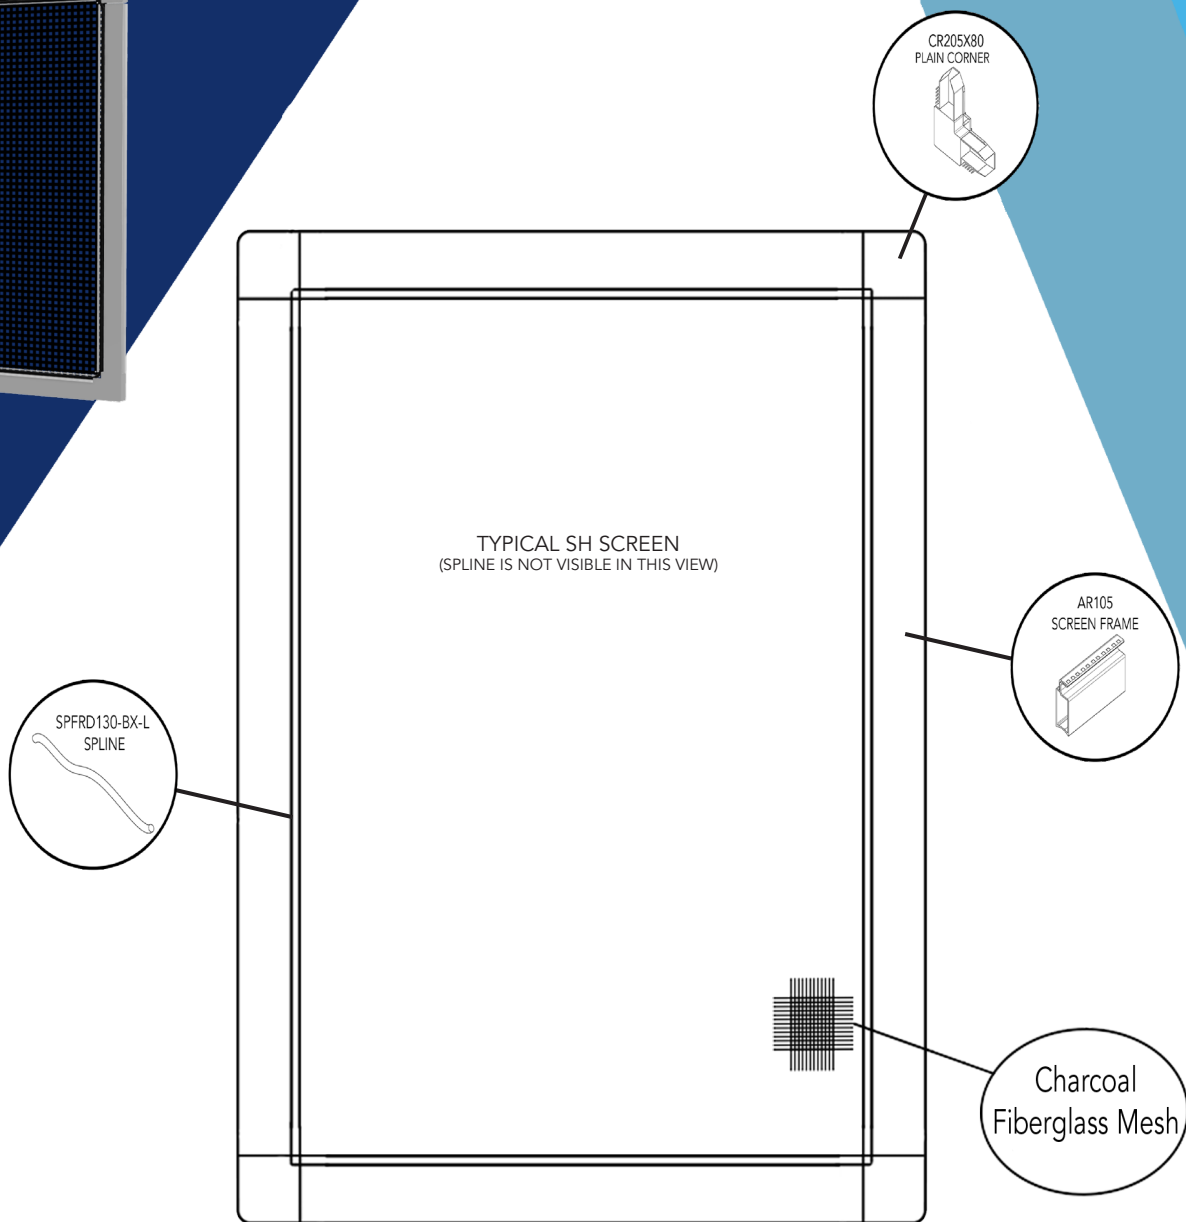

RFFS1 - Roll-Formed Full Screen

Shown in $\frac{5}{16}$ ". Also available in $\frac{3}{8}$ " and $\frac{7}{16}$ ", contact RiteScreen for details.

Series #	Fully Assembled Screen	Size	UOM	List Price
RFFS1	Minimum Price	0" to 49" UI	United Inch	$22.16
RFFS1	U.I. Price	50" UI and Above	United Inch	$0.4520