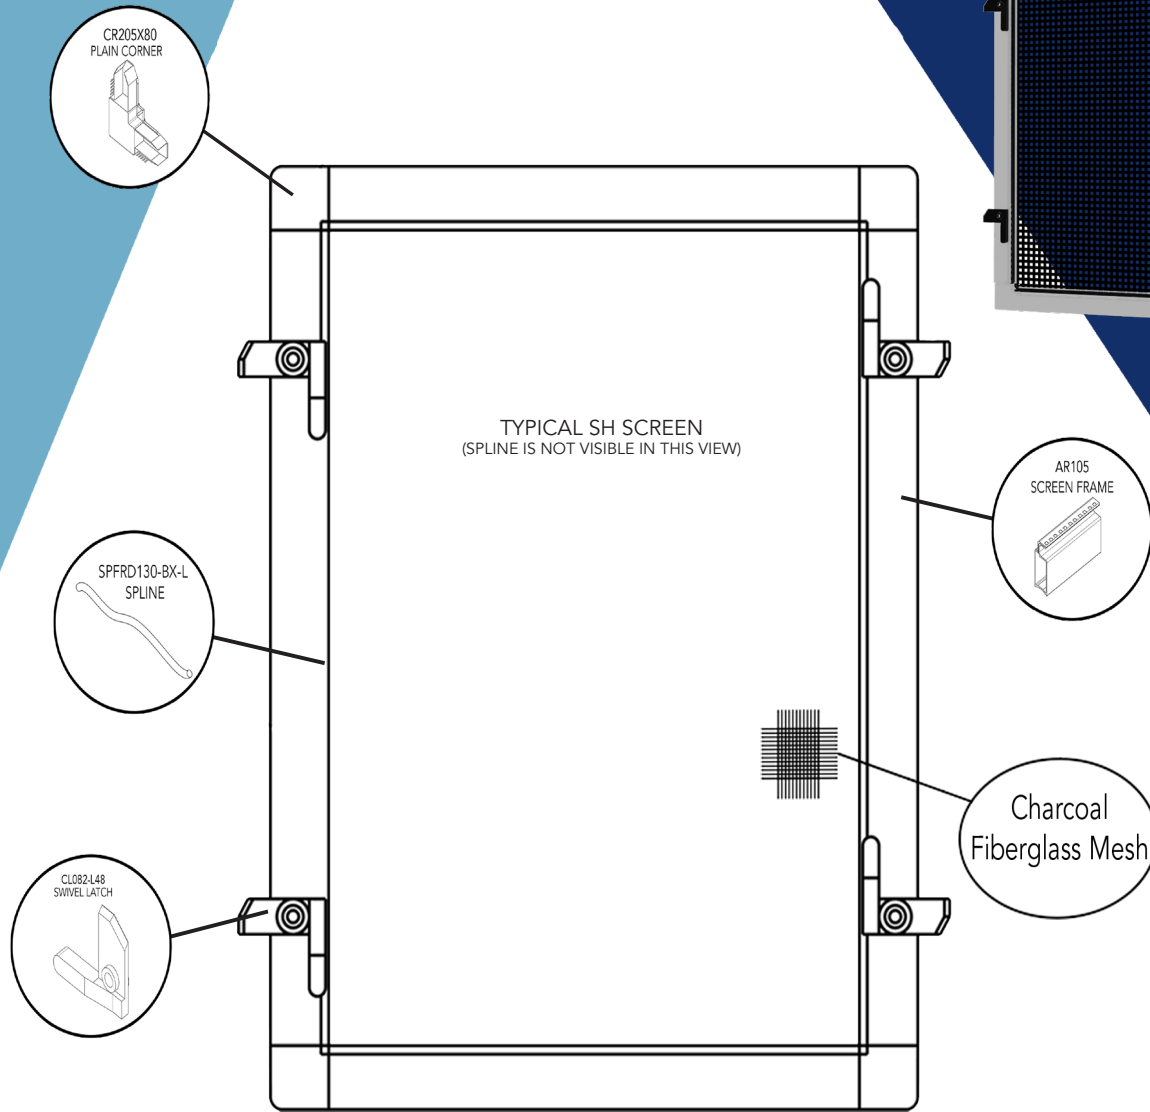

Standard Colors:

Black (L48)	
White (C01)	
Almond (A29)	
Clay (A22)	
Bronze (B16)	

Shown in $\frac{5}{16}$ ". Also available in $\frac{3}{8}$ " and $\frac{7}{16}$ ", contact RiteScreen for details.

Series #	Fully Assembled Screen	Size	UOM	List Price
RFSH8	Minimum Price	0" to 49" UI	United Inch	$23.38
RFSH8	U.I. Price	50" UI and Above	United Inch	$0.4772

Part #	Description	Color	Length	UOM	QTY	List Price
AR105-16-12XXX	Screen Frame	Standard	12.5'	Box	152/pcs	$1,583.72
XCR205X80-XXX**	Plain Corner	Standard		Box	100/pcs	$87.30
XCL082-L48**	Swivel Latch	Black		Box	100/pcs	$98.57
SPFRD130-BX-L	Foam Spline	Black	8,000'	Box	8,000'	$506.88
MSFG36X100-L00	36" x 100' Char Fiber Mesh	Charcoal	100'	Roll	400 ft²	$184.80

**Available in bulk quantities