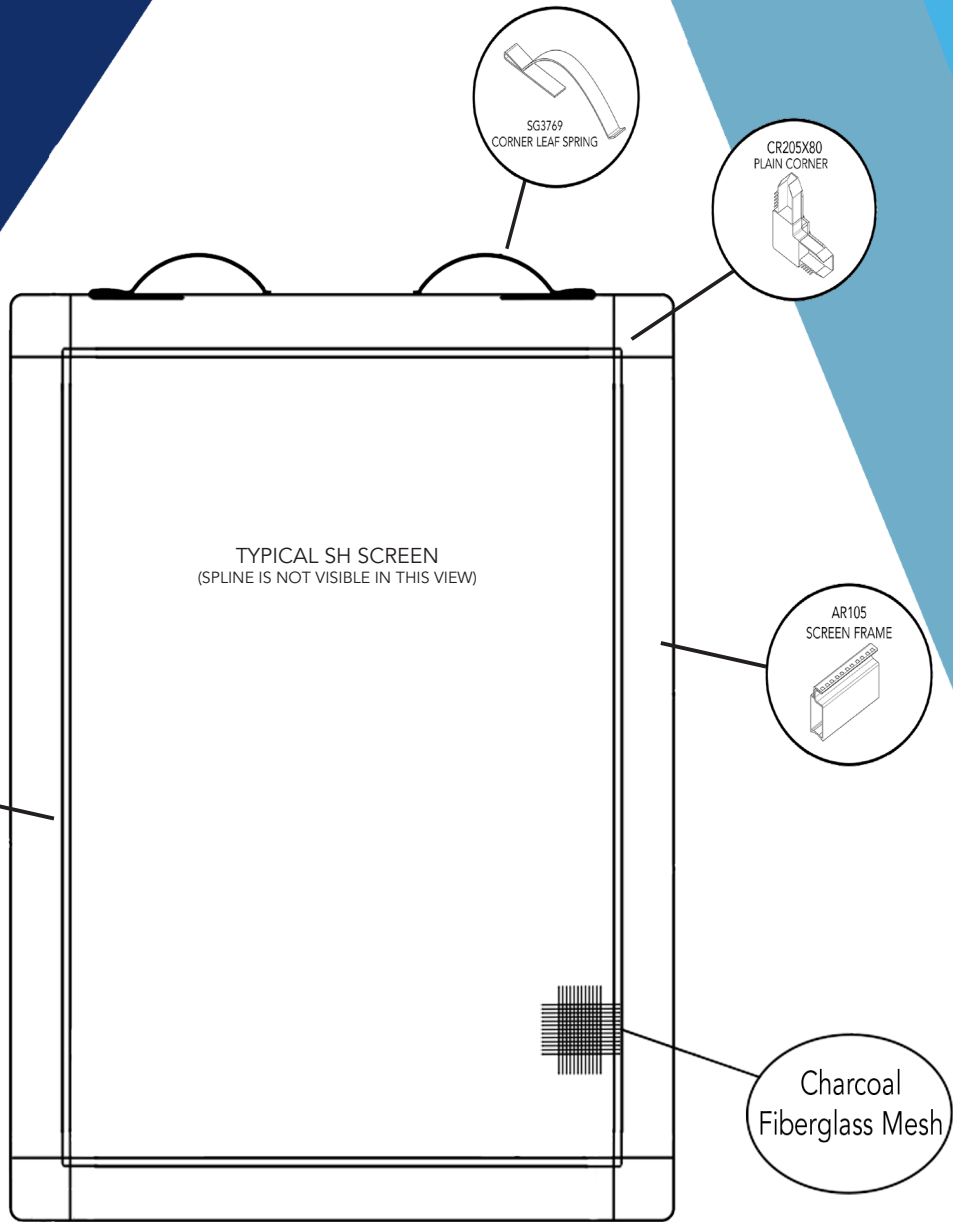

RFSH9 - Roll-Formed Single Hung Screen

Shown in $\frac{5}{16}$ ". Also available in $\frac{3}{8}$ " and $\frac{7}{16}$ ", contact RiteScreen for details.