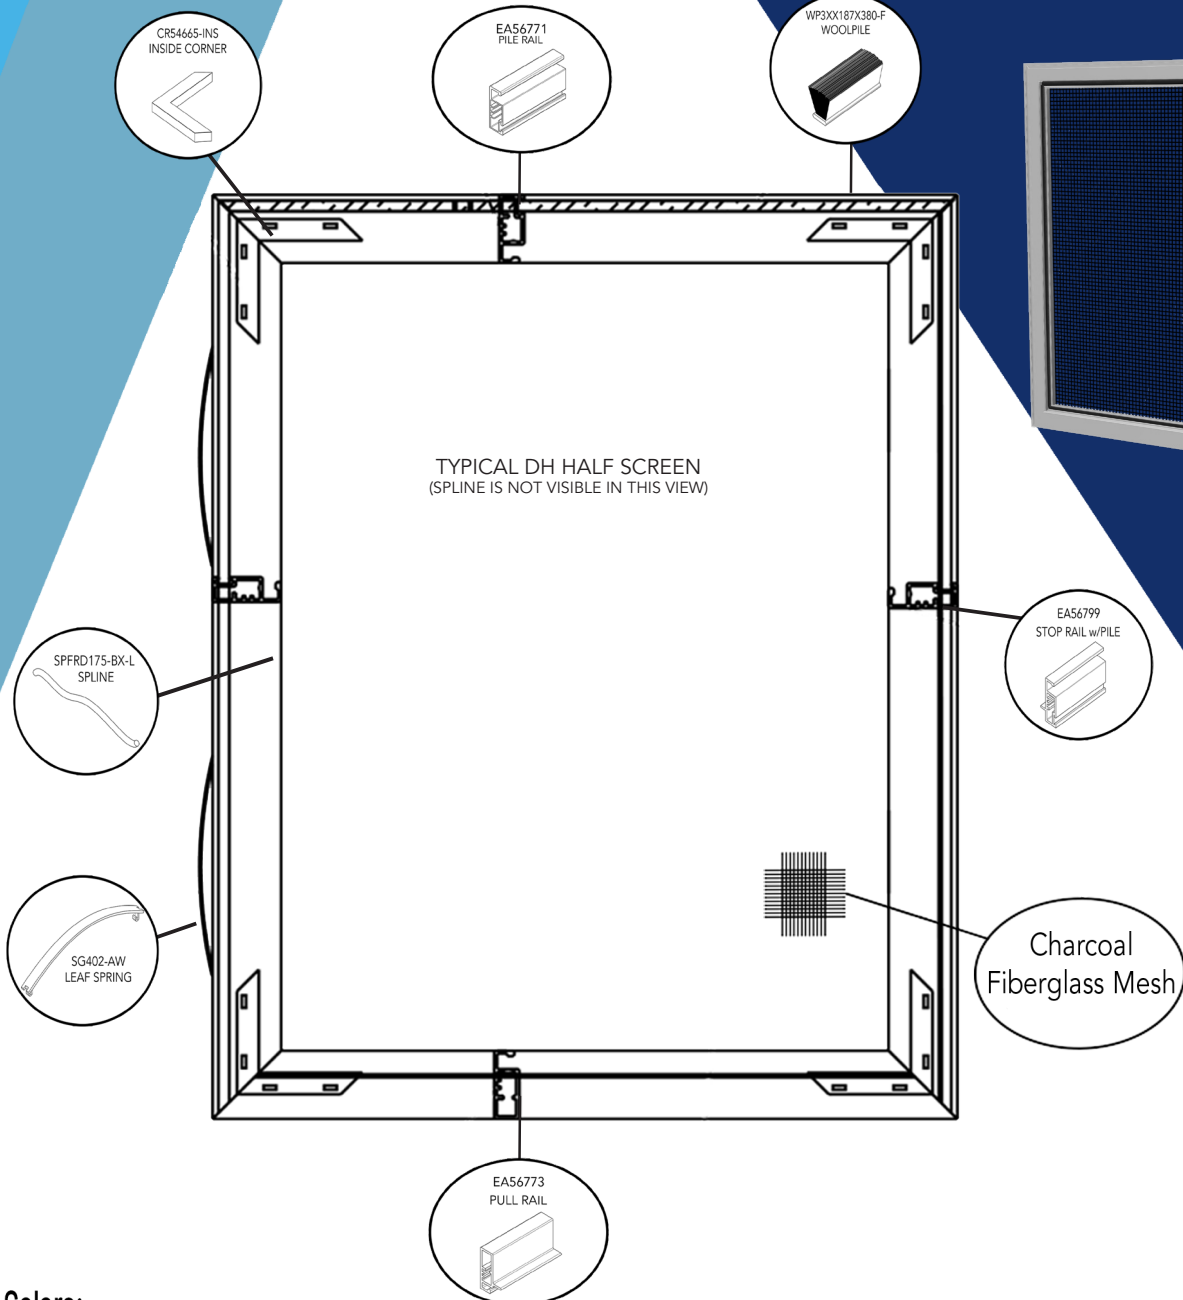

Standard Colors:

Black (L48)	
White (C01)	
Almond (A29)	
Clay (A22)	
Bronze (B16)	

Available in $\frac{5}{16}$ " , $\frac{3}{8}$ " and $\frac{7}{16}$ " contact RiteScreen for details.

Series #	Fully Assembled Screen	Size	UOM	List Price
DH4	Minimum Price	0" to 49" UI	United Inch	$37.22
DH4	U.I. Price	50" UI and Above	United Inch	$0.7598

Part #	Description	Color	Length	UOM	QTY	List Price
EA56771-187-XXX	Pile Rail	Standard	15.5'	Box	20/pcs	$1,297.28
EA56799-204-XXX	Stop Rail w/Pile	Standard	17'	Box	20/pcs	$1,464.10
EA56773-187-XXX	Pull Rail	Standard	15.5'	Box	20/pcs	$1,274.24
XCR54665-INS**	Inside Corner	Mill		Box	100/pcs	$112.30
XSG402-AW**	Leaf Spring	Mill		Box	100/pcs	$84.66
WP3XX187X380-F	.380" High Pile	Standard	4,000 ft.	Box	4,000 ft.	$1,152.80
MSFG36X100-L00	36" x 100' Char Fiber Mesh	Charcoal	100'	Roll	400 ft²	$184.80
SPFRD175-BX-L	.175" Diameter Foam Spline	Black	5,000'	Box	5,000'	$413.60

**Available in bulk quantities