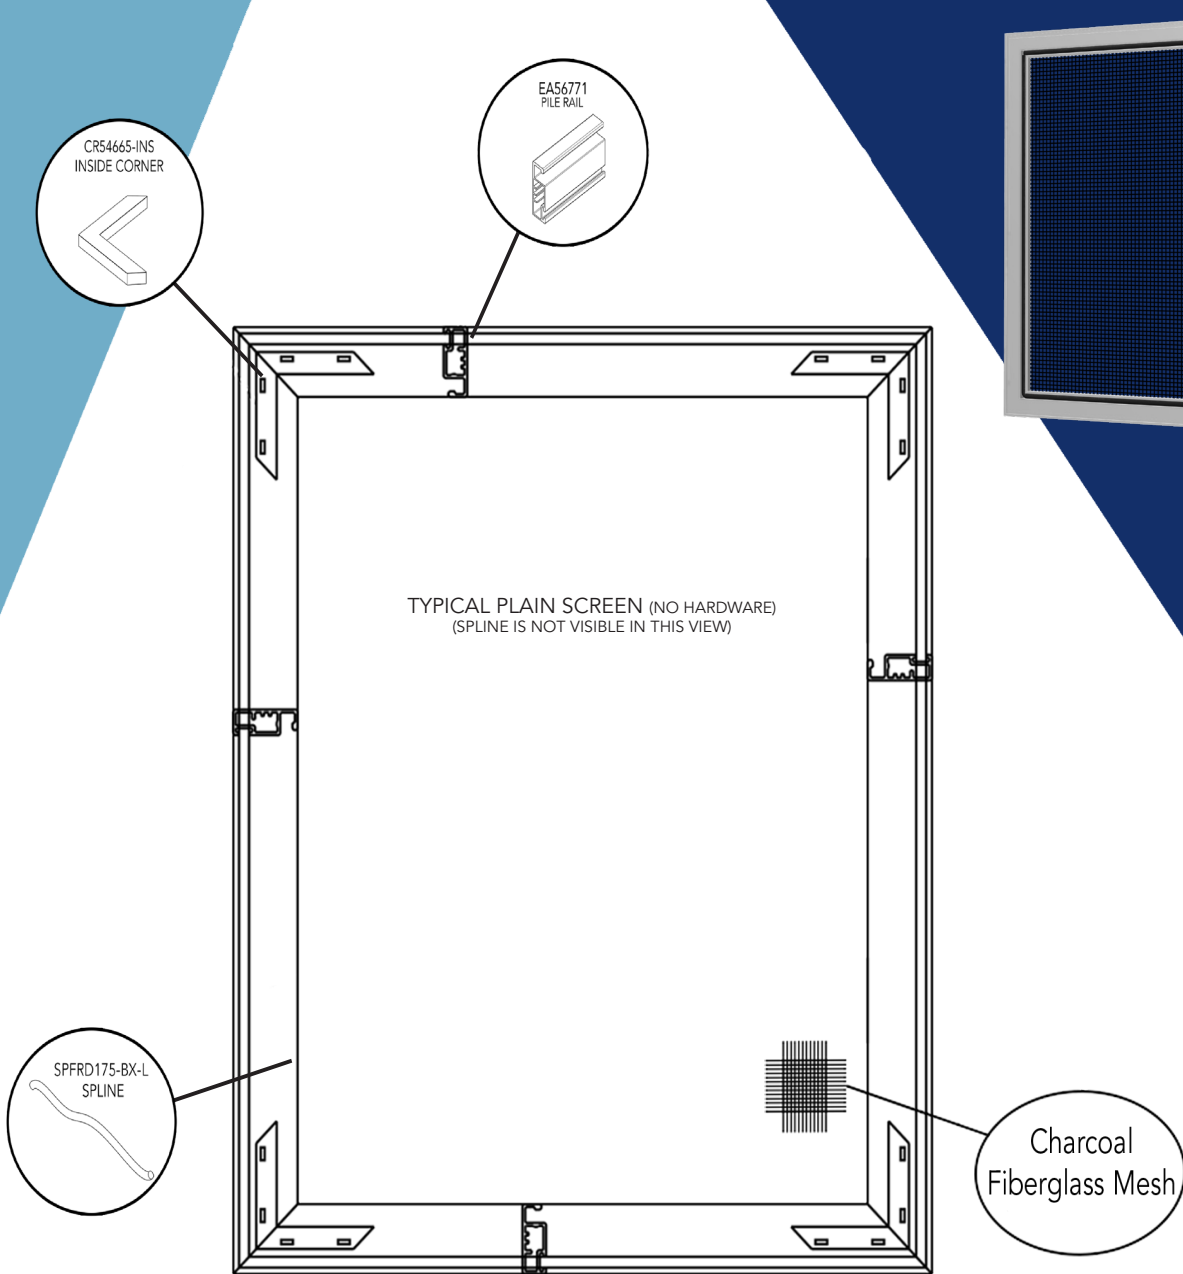

Standard Colors:

Black (L48)	
White (C01)	
Almond (A29)	
Clay (A22)	
Bronze (B16)	

Available in $\frac{5}{16}$ " , $\frac{3}{8}$ " and $\frac{7}{16}$ " , contact RiteScreen for details.

Series #	Fully Assembled Screen	Size	UOM	List Price
FS2	Minimum Price	0" to 49" UI	United Inch	$35.46
FS2	U.I. Price	50" UI and Above	United Inch	$0.7236

Part #	Description	Color	Length	UOM	QTY	List Price
EA56771-187-XXX	Pile Rail	Standard	15.5'	Box	20/pcs	$1,297.28
XCR54665-INS**	Inside Corner	Mill		Box	100/pcs	$112.30
SPFRD175-BX-L	.175" Diameter Foam Spline	Black	5,000'	Box	5,000'	$413.60
MSFG36X100-L00	36" x 100' Char Fiber Mesh	Charcoal	100'	Roll	400 ft²	$184.80

**Available in bulk quantities