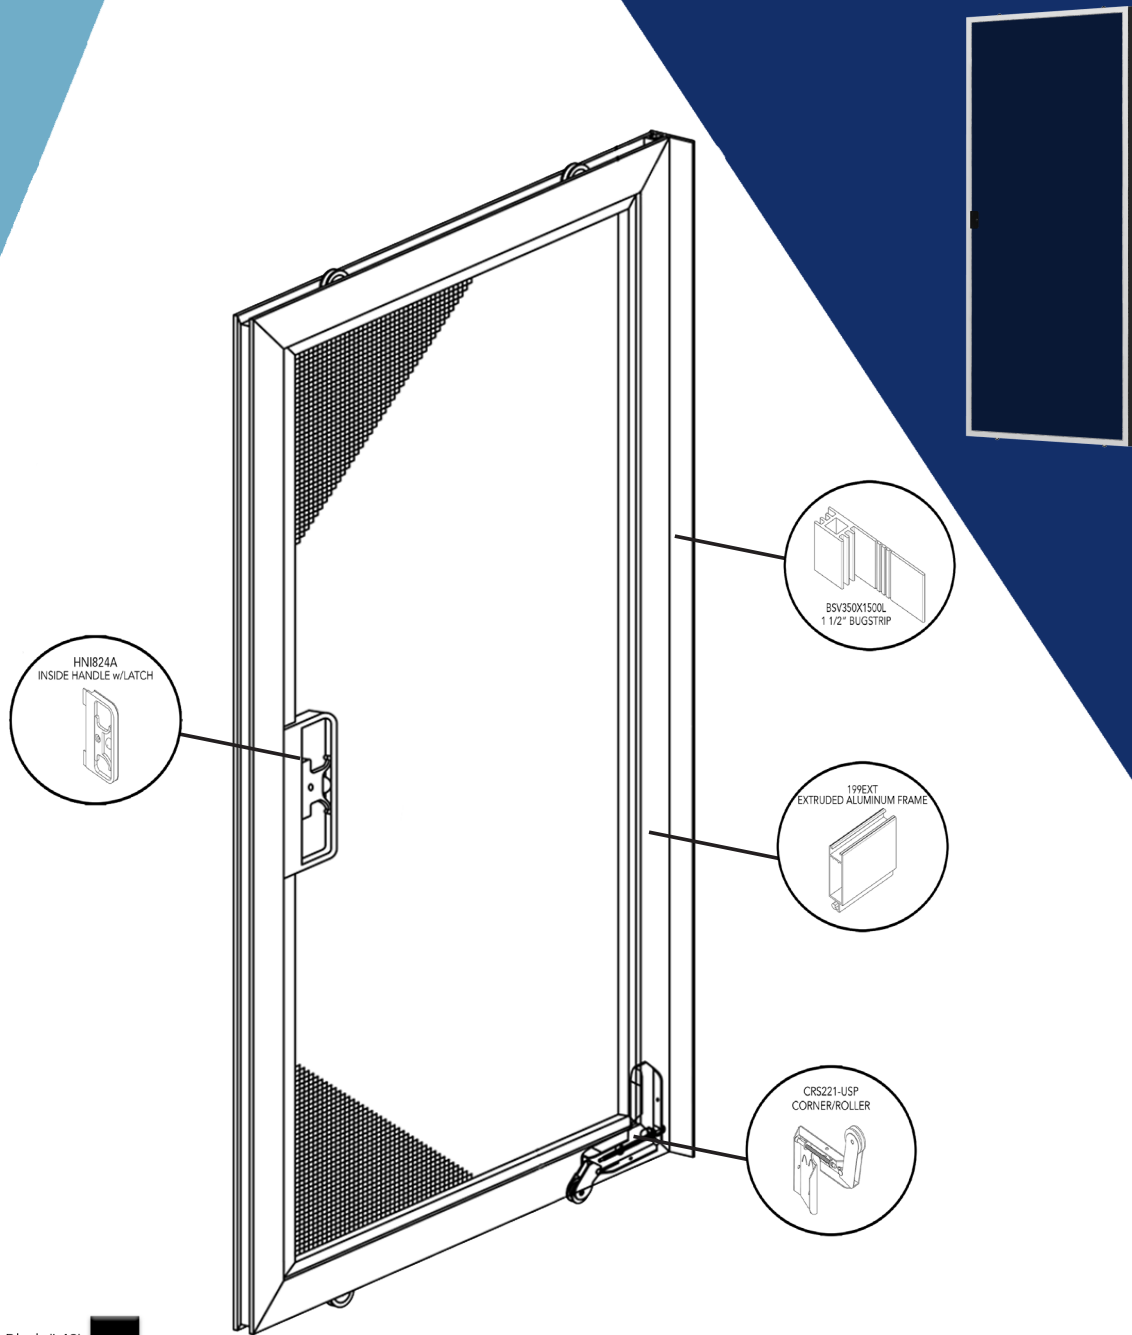

Standard Colors:

Part #	Description	QTY	List Price
199EXT	Fully Assembled	United Inch	$1.4786
CRS221-USS	Steel Roller	Optional	$20.00/Unit

Part #	Description	Color	Length	UOM	QTY	List Price
EA1749-150-XXX	199EXT Extruded Aluminum Frame	Standard	12.5'	Box	10/pcs	$1,248.77
CR221-USP	Corner/Plastic Roller	Standard		Box	250/pcs	$1,936.20
XHNI824A-L48**	Inside Handle w. Latch	Black		Box	100/box	$286.71
XHNI824I-L48**	Outside Handle (Not Shown)	Black		Box	100/box	$304.75
XHNS481-4**	Standard T Latch	Mill		Box	100/box	$188.24
HB-1115-3	Standard Strike Bag (Not Shown)			Box	100/box	$498.00
BSV350X1500-L	1.5" Bug Strip	Black	286'	Roll	286'	$217.20

**Available in bulk quantities