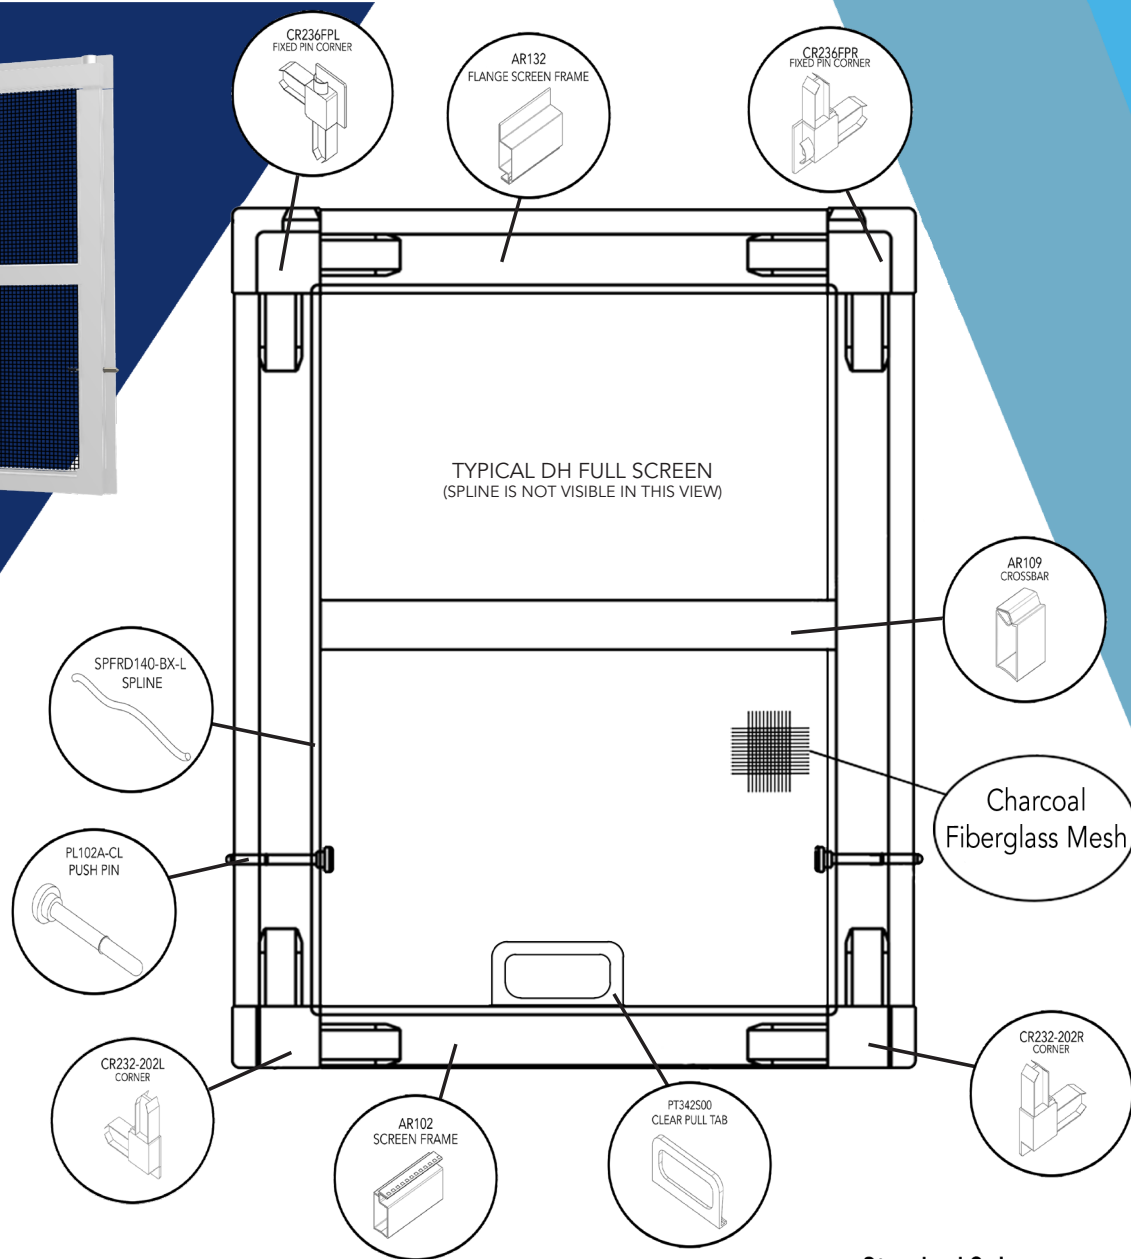

RFDH5 - Roll-Formed Double Hung Full Screen

Shown in $\frac{3}{8}$ "

Standard Colors:

Series #	Fully Assembled Screen	Size	UOM	List Price
RFDH5	Minimum Price	0" to 49" UI	United Inch	$24.98
RFDH5	U.I. Price	50" UI and Above	United Inch	$0.5098

Part #	Description	Color	Length	UOM	QTY	List Price
AR132-16-12XXX	Flange Screen Frame	Standard	12.5'	Box	105/pcs	$1,484.36
AR102-16-12XXX	Screen Frame	Standard	12.5'	Box	128/pcs	$1,419.08
AR109-16-11XXX	Crossbar	Standard	11.5'	Box	153/pcs	$1,593.72
XCR232-202R/L-XXX**	Corner	Standard		Bag	100/pcs	$255.03
XCR236FPR/L-XX**	Fixed Pin Corner	Standard		Box	100/pcs	$187.18
XPL1012A-CL	Push Pin	Mill		Box	100/pcs	$86.16
XPT342S00**	Clear Pull Tab	Clear		Box	100/pcs	$84.14
MSFG36X100-L00	36" x 100' Char Fiber Mesh	Charcoal	100'	Roll	400 ft²	$184.80
SPFRD140-BX-L	Foam Spline	Black	8,000'	Box	8,000'	$612.48

**Available in bulk quantities