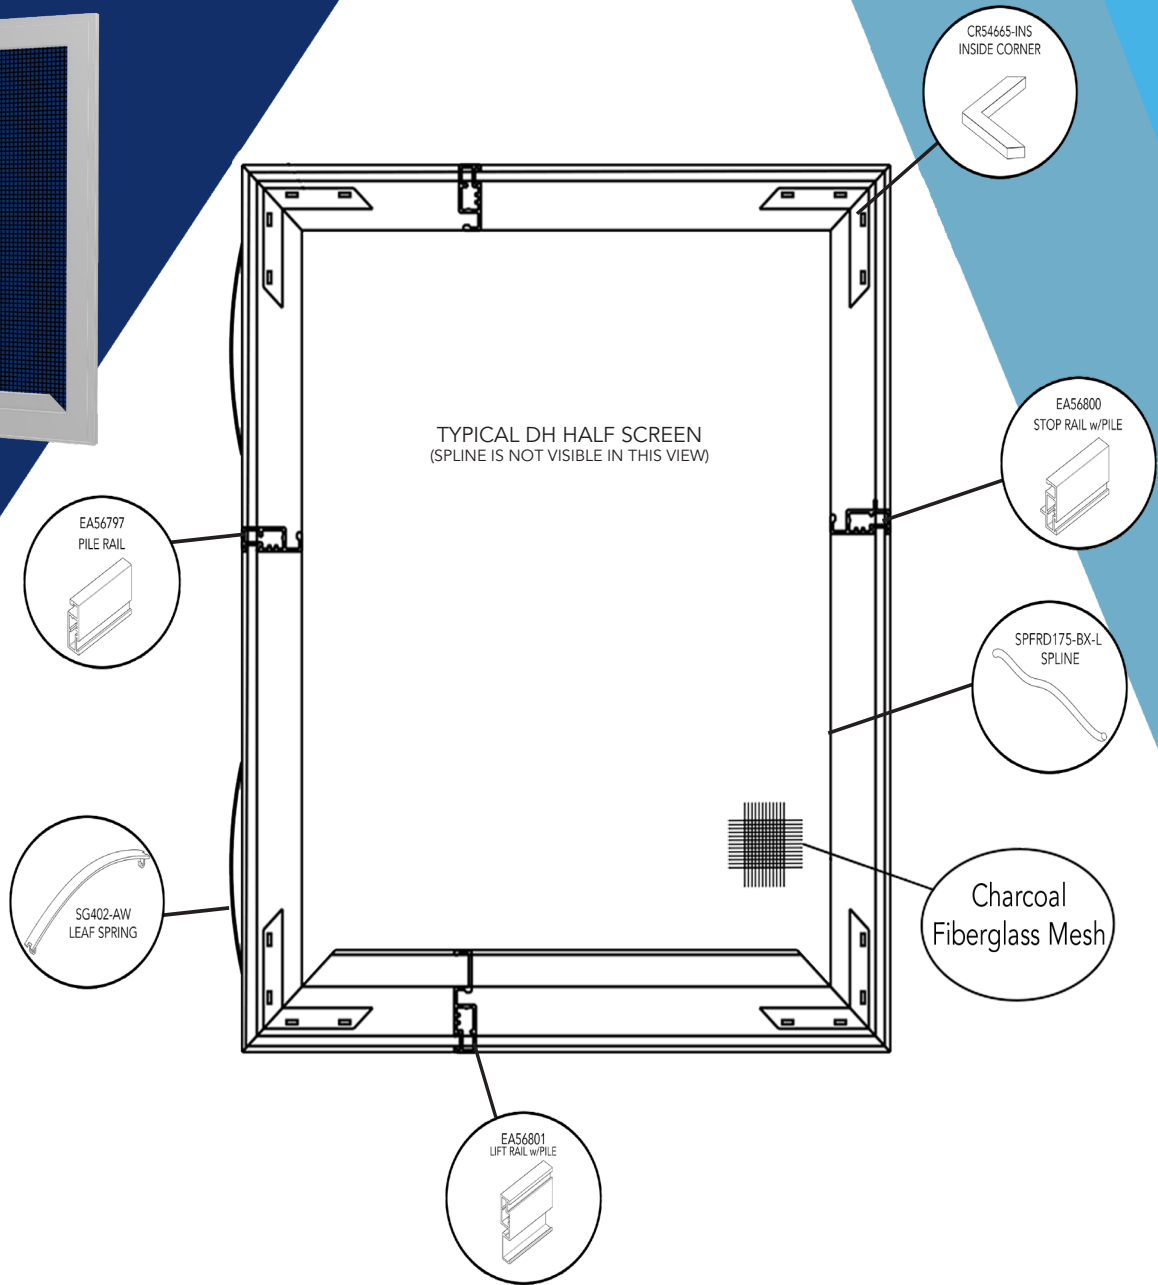

DH7 - Double Hung Half Screen

Available in $\frac{5}{16}$ " , $\frac{3}{8}$ " and $\frac{7}{16}$ " , contact RiteScreen for details.