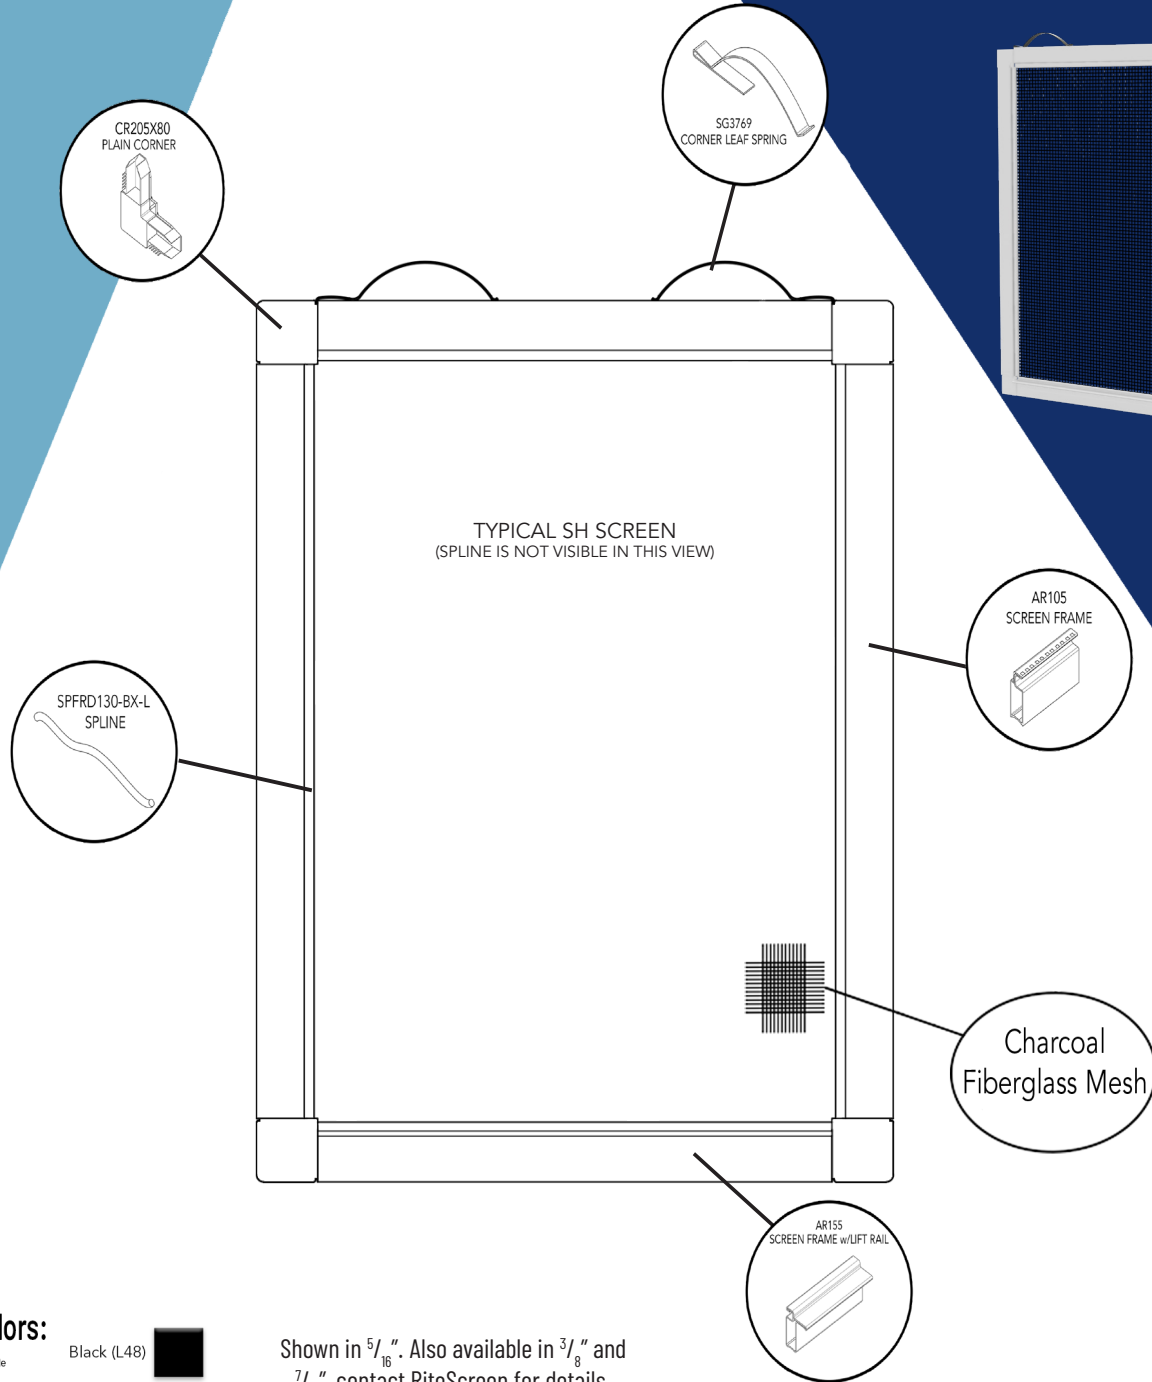

Standard Colors:

Black (L48)	
White (C01)	
Almond (A29)	
Clay (A22)	
Bronze (B16)	

Shown in $\frac{5}{16}$ ". Also available in $\frac{3}{8}$ " and $\frac{7}{16}$ ", contact RiteScreen for details.

Series #	Fully Assembled Screen	Size	UOM	List Price
RFSH10	Minimum Price	0" to 49" UI	United Inch	$24.11
RFSH10	U.I. Price	50" UI and Above	United Inch	$0.4920

Part #	Description	Color	Length	UOM	QTY	List Price
AR105-16-12XXX	Screen Frame	Standard	12.5'	Box	152/pcs	$1,583.72
AR155-16-12XXX	Screen Frame	Standard	12.5'	Box	152/pcs	$1,583.72
XCR205X80-XXX**	Plain Corner	Standard		Box	100/pcs	$87.30
XSG3769	Leaf Spring	Mill		Box	100/pcs	$376.56
SPFRD135-BX-L	Foam Spline	Black	8,000'	Box	8,000'	$598.40
MMSG36X100-L00	36" x 100' Char Fiber Mesh	Charcoal	100'	Roll	400 ft²	$184.80

**Available in bulk quantities