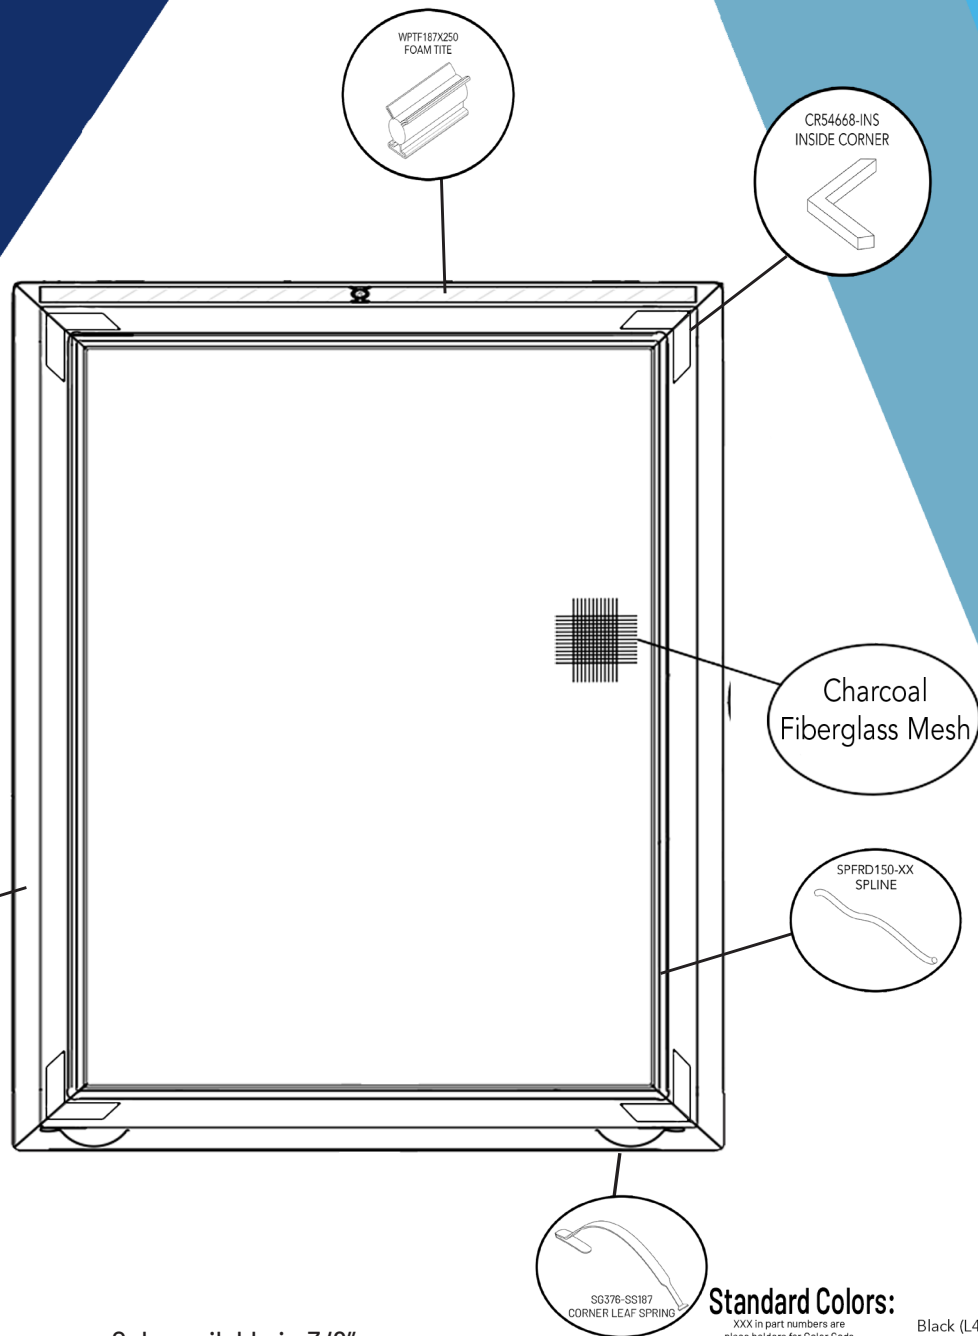

CA5 - Extruded Casement Screen

Only available in 3/8"

Standard Colors:

XXX in part numbers are place holders for Color Code

Black (L48)	
White (C01)	
Clay (A22)	
Almond (A29)	
Bronze (B16)	

Series #	Fully Assembled Screen	Size	UOM	List Price
CA5	Minimum Price	0" to 49" UI	United Inch	$45.00
CA5	U.I. Price	50" UI and Above	United Inch	$,9814

Part #	Description	Color	Length	UOM	QTY	List Price
EA56778-204-XXX	Screen Frame	Standard	17'	Box	20/ea	$1,352.80
XCR54668-INS**	Inside Corner	Mill		Box	100/pcs	$153.83
WPTF187X250	Woolpile Foam, T-Slot	Natural	1000'	Box	1000'	$1012.00
XSG376-SS187**	Corner Leaf Spring	Mill		Box	100/pcs	$181.20
MSFG36X100-L00	36" x 100' Char Fiber Mesh	Charcoal	100'	Roll	400 ft²	$184.80
SPFRD150-BX-L	.150" Foam Spline	Black	8,000'	Box	8,000'	$469.92

**Available in bulk quantities