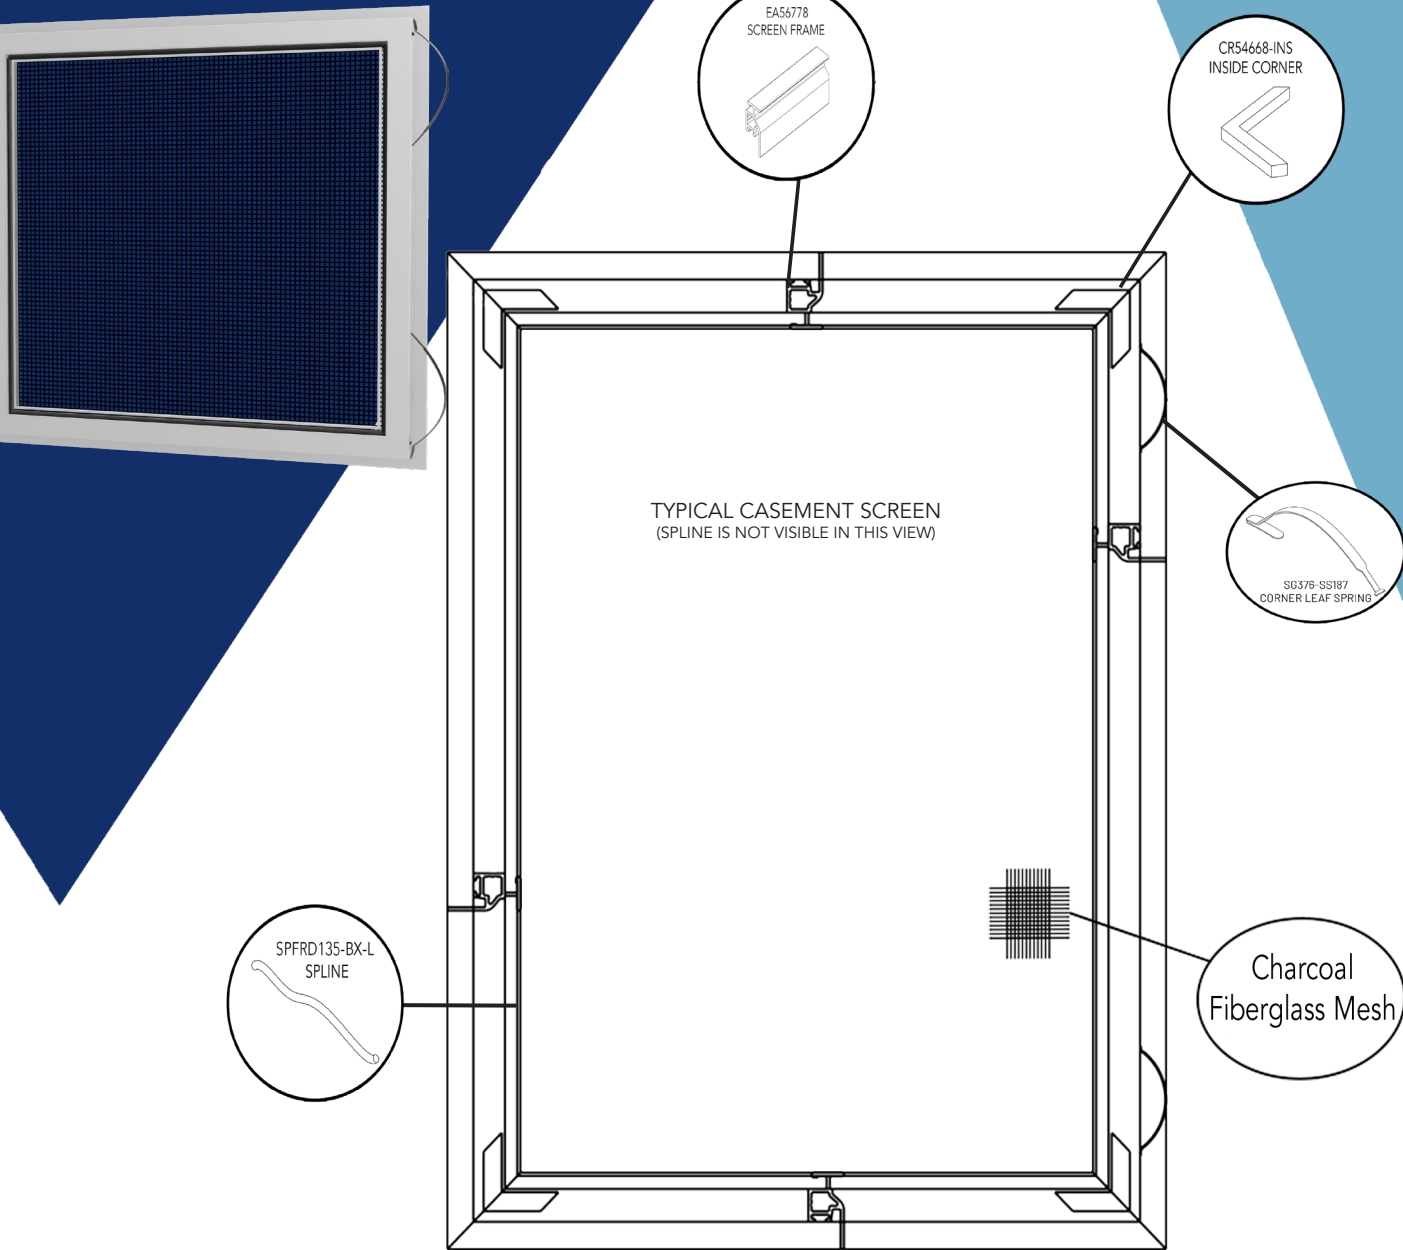

Only available in 3/8"

Standard Colors:

White (C01)		Clay (A22)	
Almond (A29)		Bronze (B16)	
		Black (L48)	

Series #	Fully Assembled Screen	Size	UOM	List Price
CA1	Minimum Price	0" to 49" UI	United Inch	$39.68
CA1	U.I. Price	50" UI and Above	United Inch	$0.8096

Part #	Description	Color	Length	UOM	QTY	List Price
EA56778-204-XXX	Screen Frame	Standard	17'	Box	20/pcs	$1,352.80
XCR54668-INS**	Inside Corner	Mill		Box	100/pcs	$153.83
XSG376-SS187**	Corner Leaf Spring	Mill		Box	100/pcs	$181.20
MSFG36X100-L00	36" x 100' Char Fiber Mesh	Charcoal	100'	Roll	400 ft²	$184.80
SPFRD135-BX-L	.135" Diameter Foam Spline	Black	8,000'	Box	8,000'	$598.40