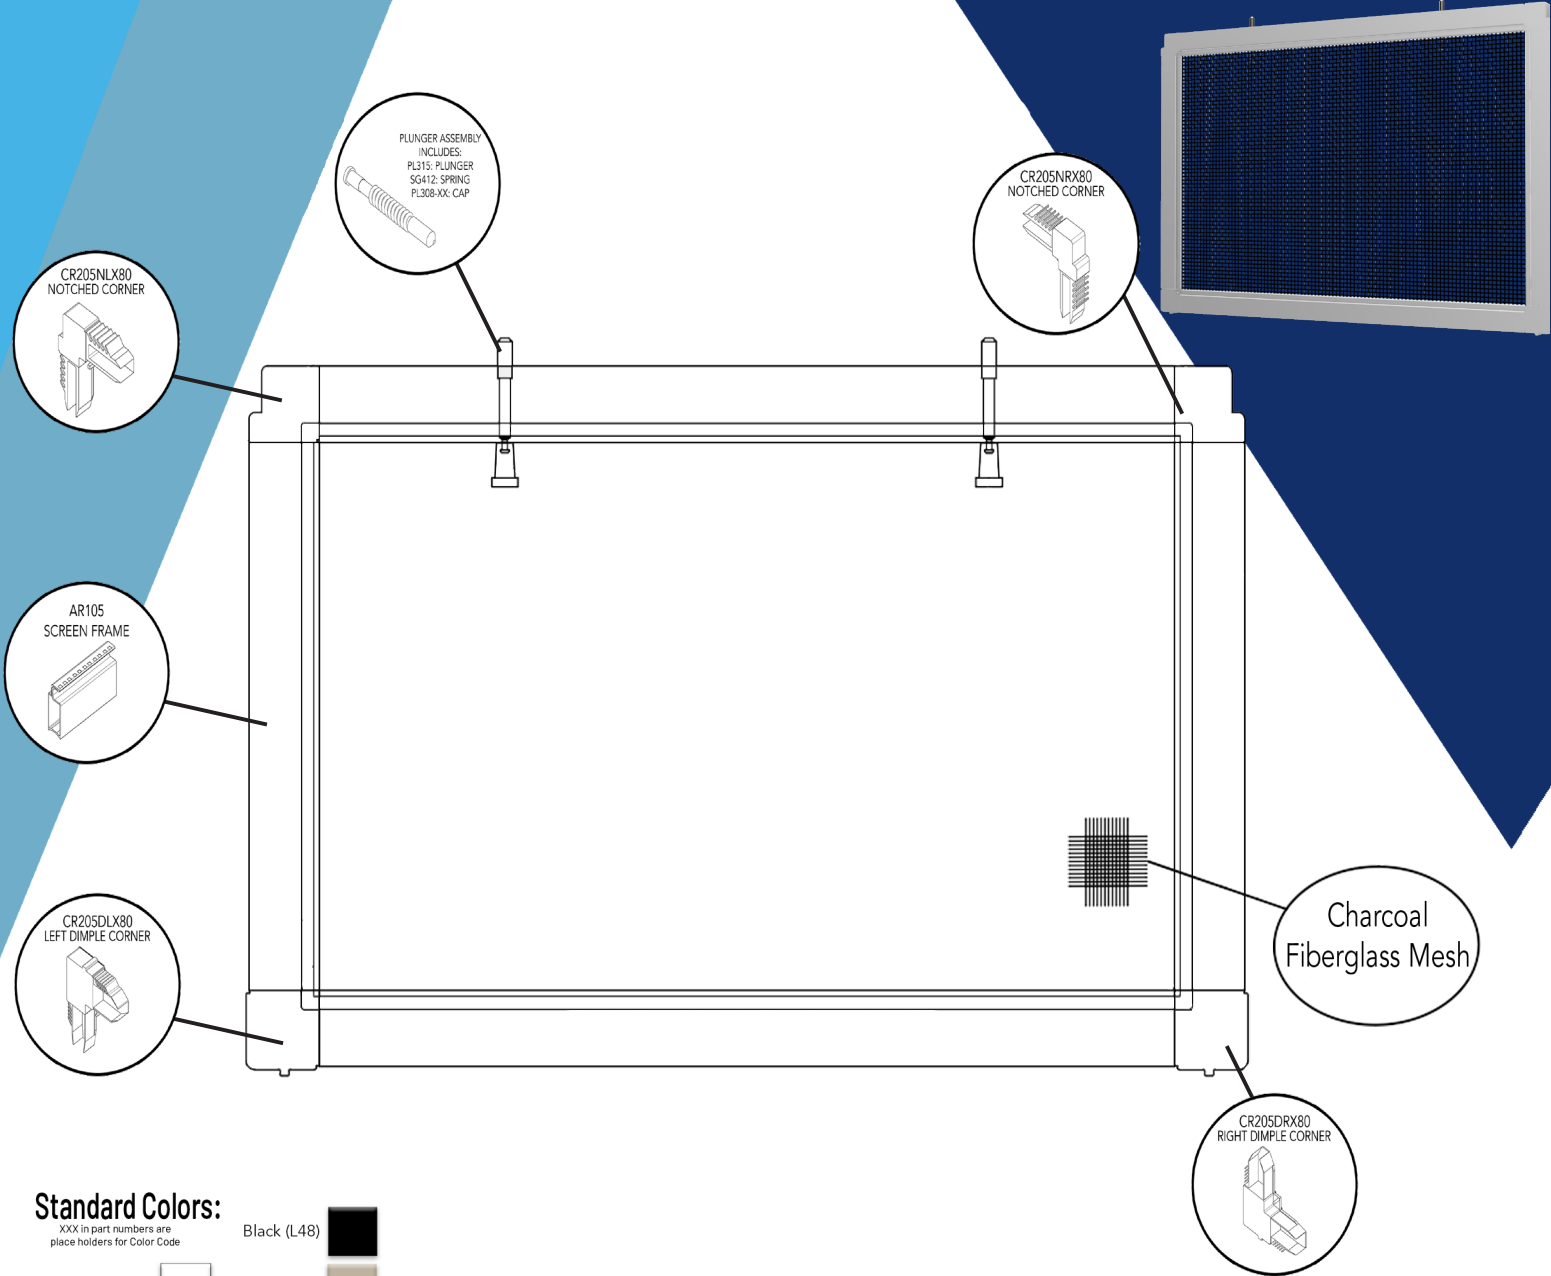

Standard Colors:

XXX in part numbers are place holders for Color Code

Black (L48)	
White (C01)	
Almond (A29)	
Clay (A22)	
Bronze (B16)	

Series #	Fully Assembled Screen	Size	UOM	List Price
RFSH12	Minimum Price	0" to 49" UI	United Inch	$22.97
RFSH12	U.I. Price	50" UI and Above	United Inch	$0.4688

Part #	Description	Color	Length	UOM	QTY	List Price
AR105-16-12XXX	Screen Frame	Standard	12.5'	Box	152/pcs	$1,583.72
CR205DLX80-XXX / CR205DRX80-XXX	Dimple Corner	Standard		Box	100/pcs	$87.30
CR205NLX80-XXX / CR205NRX80-XXX	Notched Corner	Standard		Box	100/pcs	$87.30
XPL315**	Plunger	Mill		Box	100/pcs	$93.20
XSG412**	Plunger Spring	Mill		Bag	100/pcs	$115.20
XPL308-XXX**	Plunger Cap	Standard		Box	100/pcs	$75.51
SPFRD135-BX-L	Foam Spline	Black	8,000'	Box	8,000'	$369.60
MSFG36X100-L00	36" x 100' Char Fiber Mesh	Charcoal	100'	Roll	400 ft²	$184.80

**Available in bulk quantities