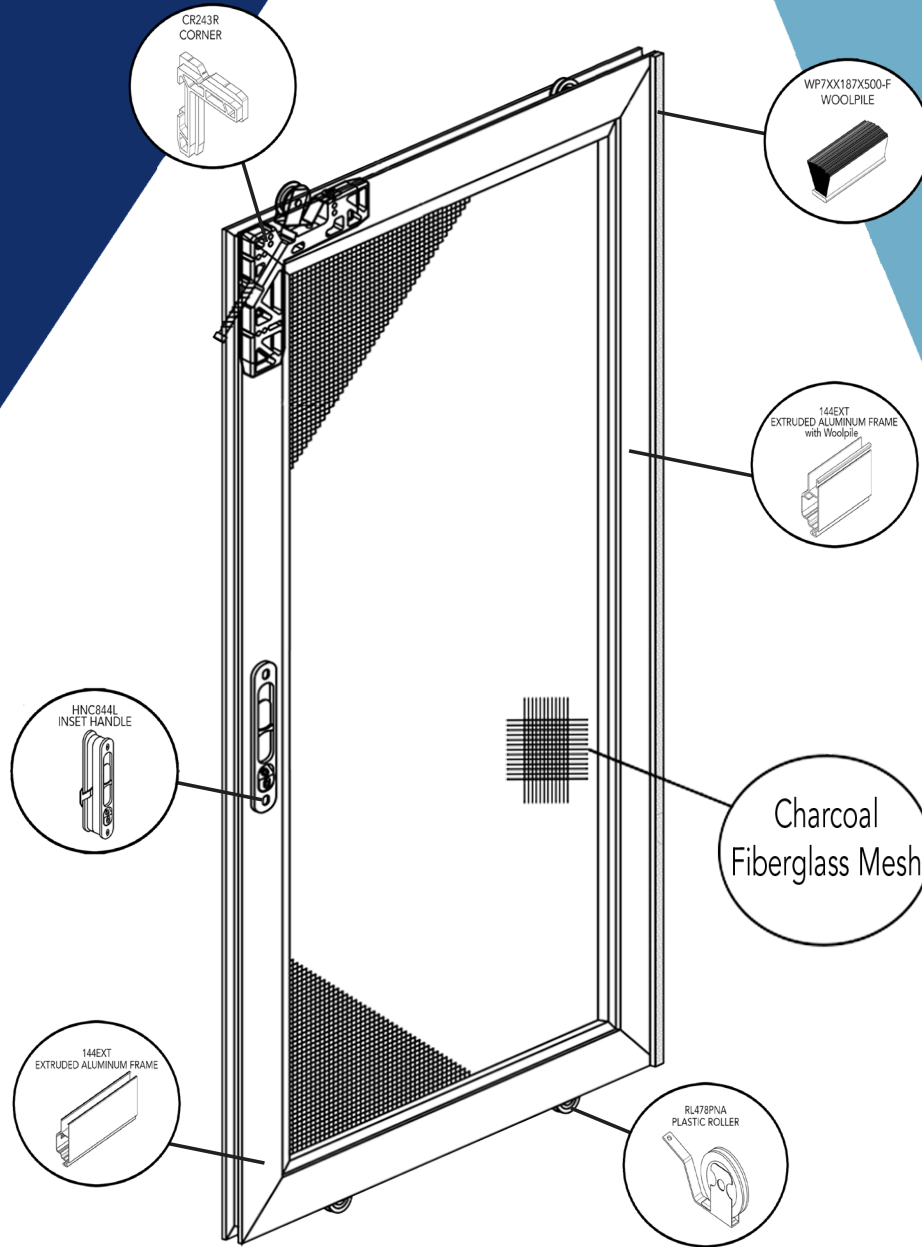

144EXT - Extruded Patio Door Screen

Part #	Description	QTY	List Price
144EXT	Fully Assembled	United Inch	$1.6168
RL478S	Steel Roller	Optional	$20.00/Unit
RL478ST	Stainless Steel Roller	Optional	$40.00/Unit
144EXT Knock Down	Unassembled (packaging included)	1 per box	$2.69/UI

Standard Colors:

White (C01)

Almond (A29)

Black (L48)

Clay (A22)

Bronze (B16)

Part #	Description	Color	Length	UOM	QTY	List Price
EA16282-150-XXX	144EXT Extruded Aluminum Frame with Woolpile	Standard	12.5'	Box	10/pcs	$1,267.90
EA16289-150-XXX	144EXT Extruded Aluminum Frame	Standard	12.5'	Box	10/pcs	$1,267.90
XCR243R/L	Corner	Standard		Box	600/pcs	$528.80
XRL478PNA**	Plastic Roller	Mill		Box	100/box	$229.60
XHNC844R/L-L48**	Inset Black Composite Handle, Left	Black		Box	100/pcs	$1,306.72
HB-1115-9	Standard Strike Bag (Not Shown)			Box	100/box	$498.00
WP7XX187X500-F	.500" High Woolpile	Standard	1,500'	Roll	1,500'	$448.80

**Available in bulk quantities