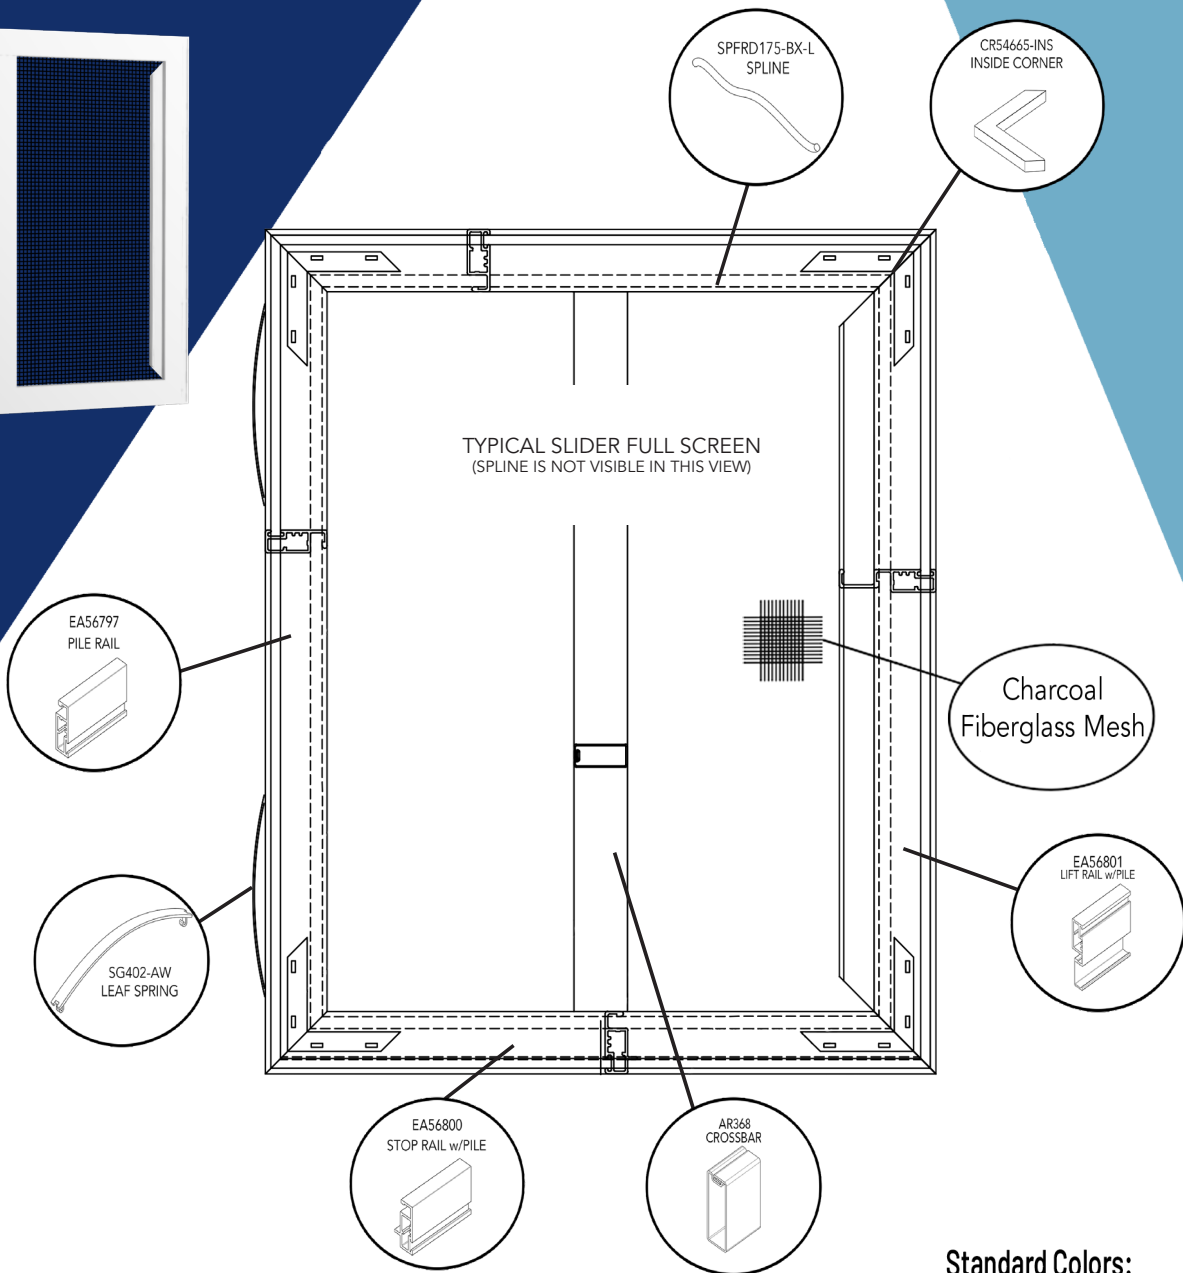

Available in $\frac{5}{16}$ " , $\frac{3}{8}$ " and $\frac{7}{16}$ " , contact RiteScreen for details.