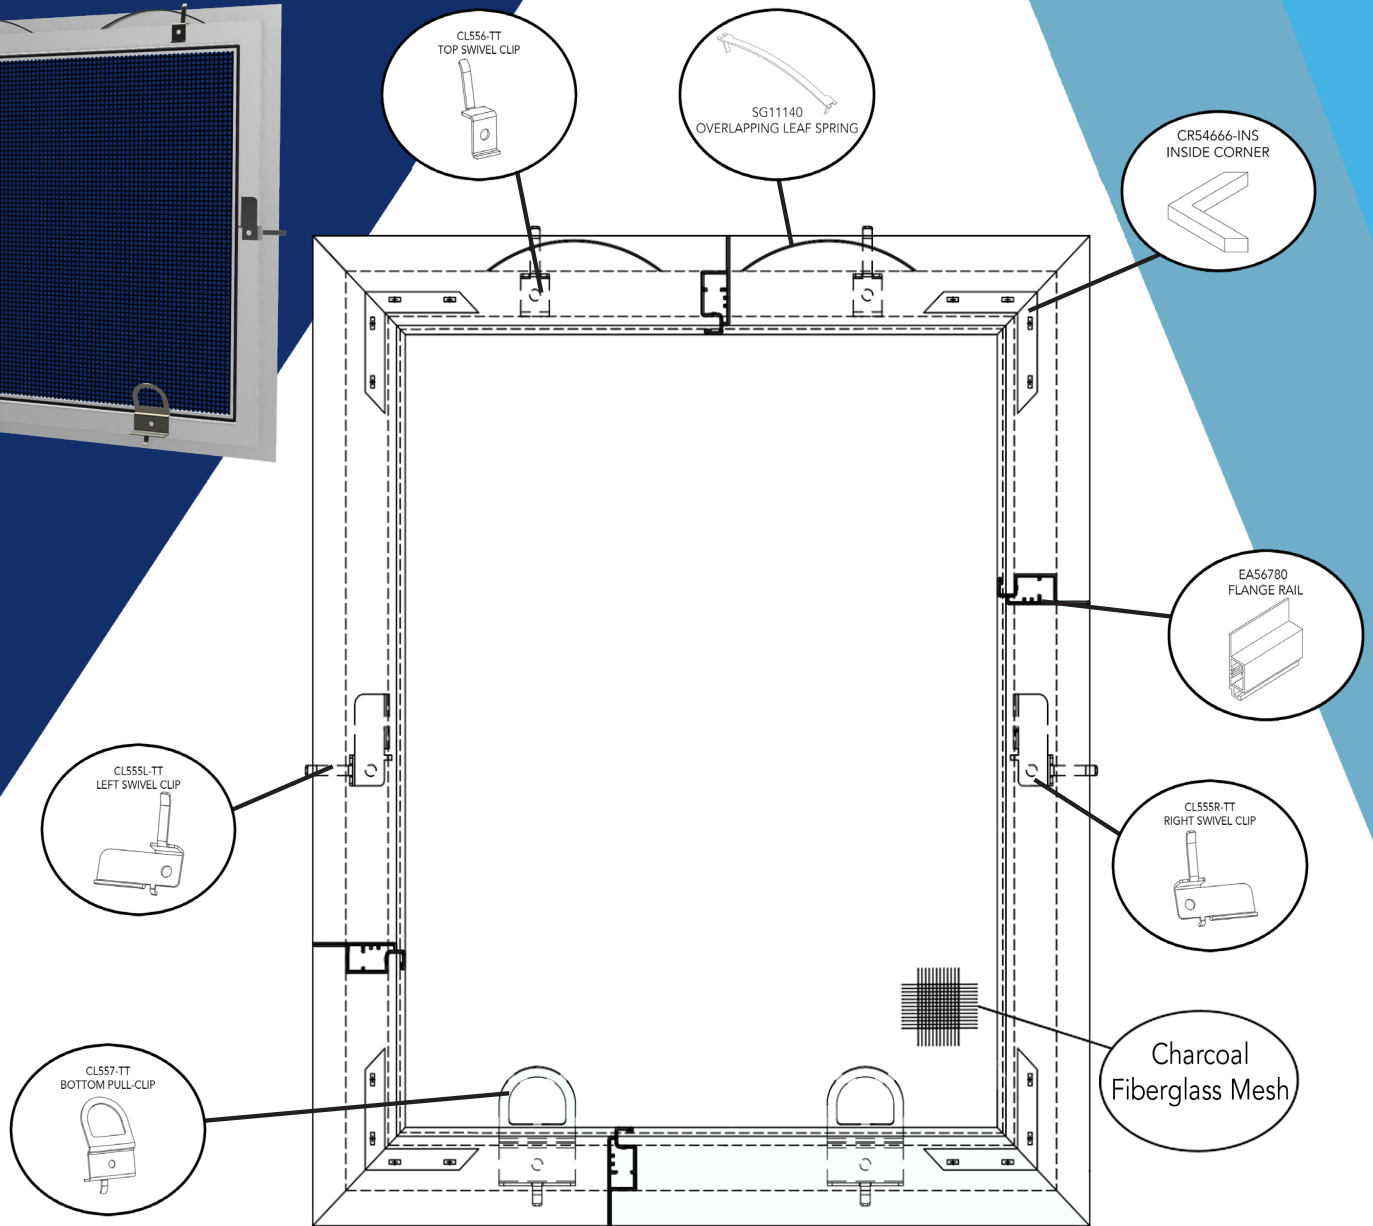

RS-505223

Tilt & Turn w/ Swivels

AVAILABLE COLORS

Series #	Fully Assembled Screen	Size	UOM	List Price
RS-505223	Minimum Price	0" to 49" UI	United Inch	$75.55
RS-505223	U.I. Price	50" UI and Above	United Inch	$1.5419

Part #	Description	Color	Length	UOM	QTY	List Price
EA56780-229-XXX	Flange Rail	Standard	19'	Box	20/pcs	$1,593.07
XCR54666-INS	Inside Corner	Mill		Box	100/pcs	$127.17
XCL556-TT	Top Swivel Clip	Mill		Box	100/pcs	$291.20
XCL555R/L-TT	Right/Left Swivel Clip	Mill		Box	100/pcs	$317.60
XSG11140**	Overlapping Leaf Spring	Mill		Box	100/pcs	$109.92
XCL557-TT	Bottom Pull-Clip	Mill		Box	100/pcs	$454.24
MSFG36X100-L00	36" x 100' Char Fiber Mesh	Charcoal	100'	Roll	400 ft²	$184.80
SPFRD150-BX-L	.150" Foam Spline	Black	8,000'	Box	8,000'	$469.92

**Available in bulk quantities