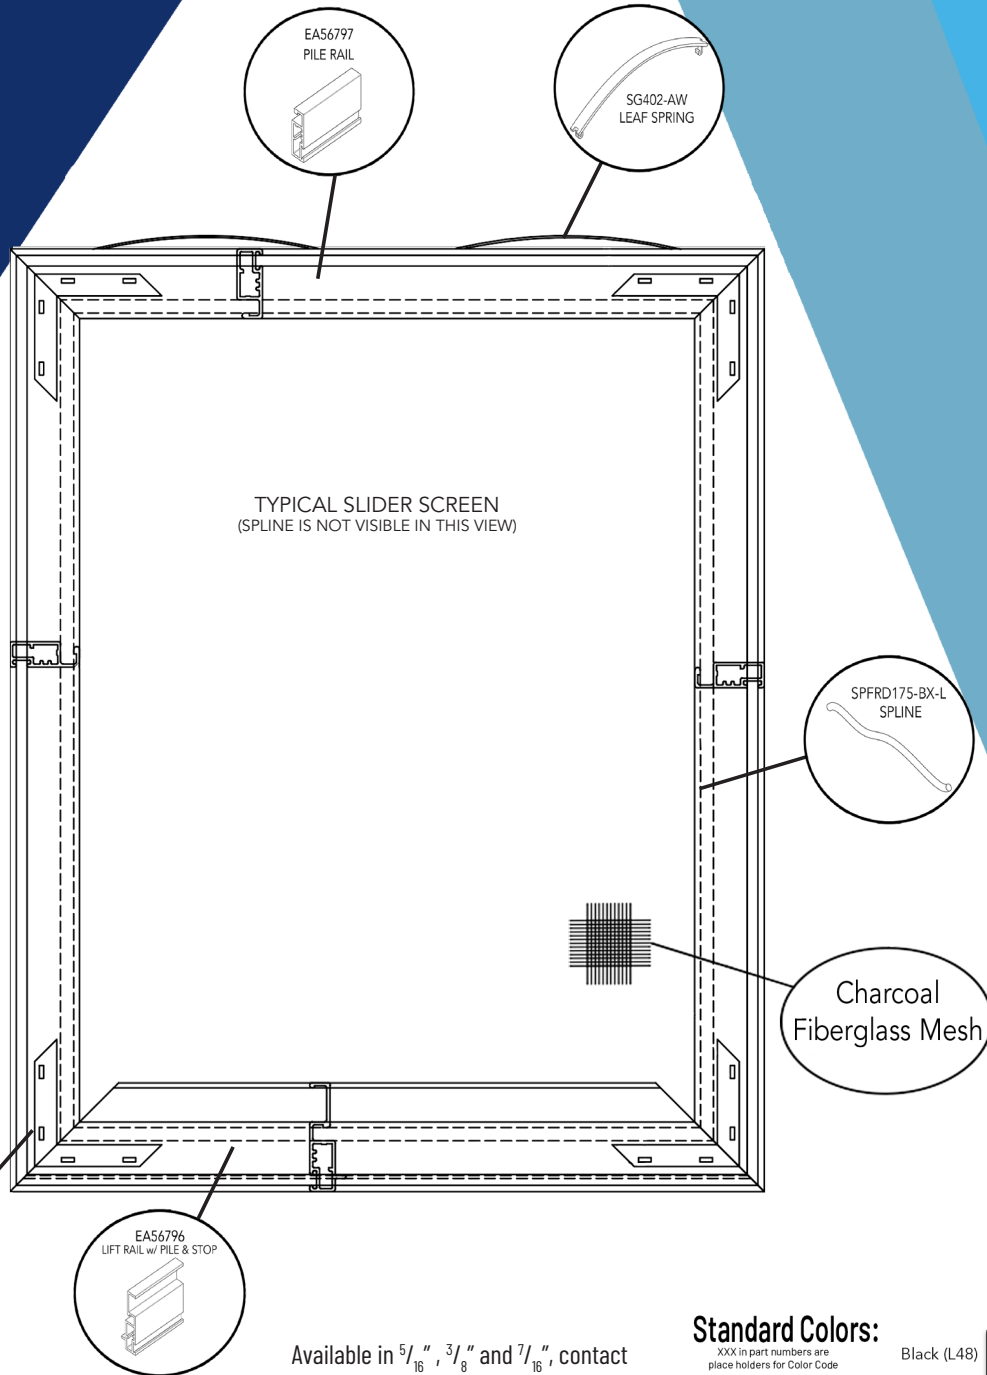

Available in $\frac{5}{16}$ " , $\frac{3}{8}$ " and $\frac{7}{16}$ " , contact RiteScreen for details.