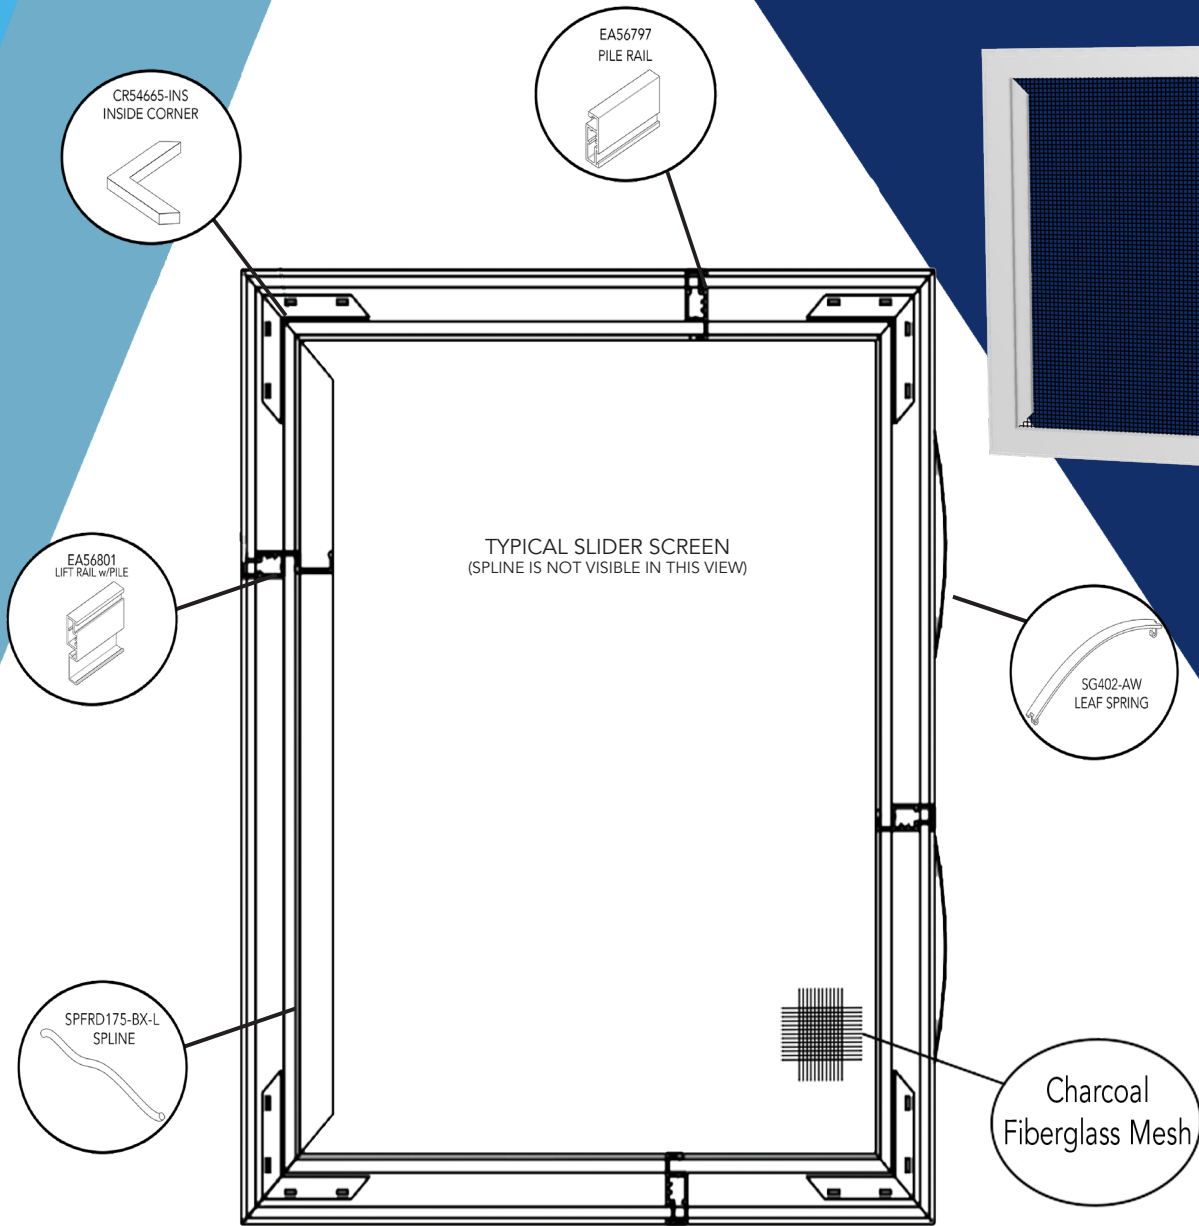

Standard Colors:

Available in $\frac{5}{16}$ " , $\frac{3}{8}$ " and $\frac{7}{16}$ " , contact RiteScreen for details.

*Made in Pennsylvania

Series #	Fully Assembled Screen	Size	UOM	List Price
SL7	Minimum Price	0" to 49" UI	United Inch	$38.74
SL7	U.I. Price	50" UI and Above	United Inch	$0.7908

Part #	Description	Color	Length	UOM	QTY	List Price
EA56797-204-XXX	Pile Rail	Standard	17'	Box	20/pcs	$1,297.28
EA56801-204-XXX	Lift Rail w/Pile	Standard	17'	Box	20/pcs	$1,542.49
XCR54665-INS**	Inside Corner	Mill		Box	100/pcs	$112.30
XSG402-AW**	Leaf Spring	Mill		Box	100/pcs	$84.66
MSFG36X100-L00	36" x 100' Char Fiber Mesh	Charcoal	100'	Roll	400 ft²	$184.80
SPFRD175-BX-L	.175" Diameter Foam Spline	Black	5,000'	Box	5,000'	$413.60

** Available in bulk quantities