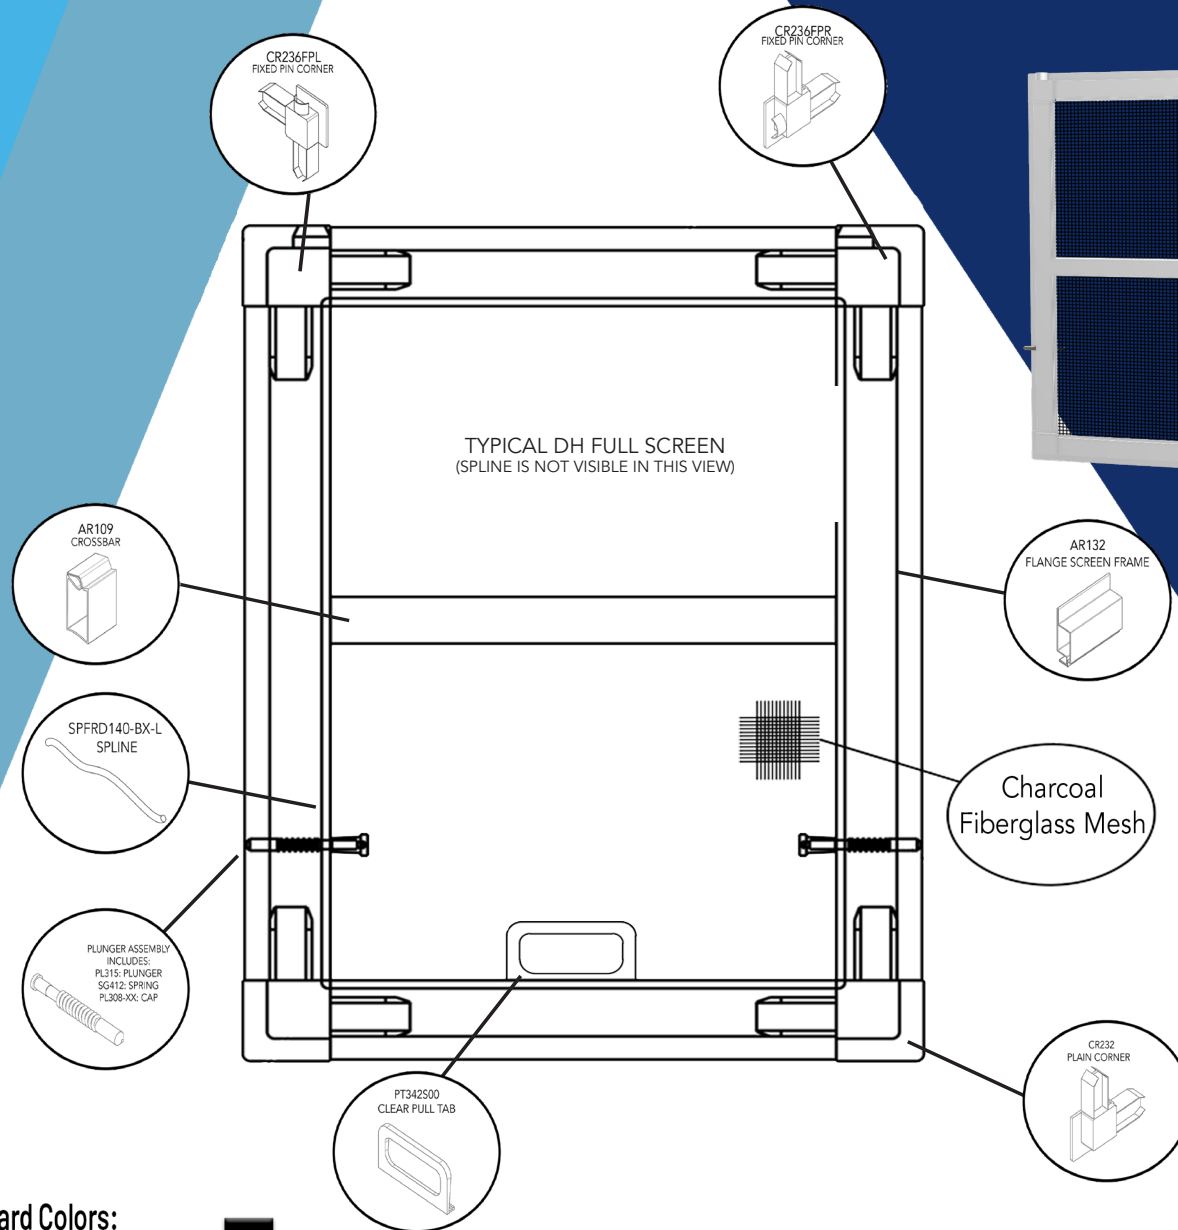

Standard Colors:

Black (L48)	
White (C01)	
Almond (A29)	
Clay (A22)	
Bronze (B16)	

Shown in $\frac{3}{8}$ "

Series #	Fully Assembled Screen	Size	UOM	List Price
RFDH4	Minimum Price	0" to 49" UI	United Inch	$25.46
RFDH4	U.I. Price	50" UI and Above	United Inch	$0.5194

Part #	Description	Color	Length	UOM	QTY	List Price
AR132-16-12XXX	Flange Screen Frame	Standard	12.5'	Box	105/pcs	$1,484.36
AR109-16-11XXX	Crossbar	Standard	11.5'	Box	153/pcs	$1,593.72
XCR232-XXX**	Plain Corner	Standard		Box	100/pcs	$142.48
XCR236FPR/L-XXX**	Fixed Pin Corner	Standard		Box	100/pcs	$187.18
XPT342S00**	Clear Pull Tab	Clear		Box	100/pcs	$84.14
XPL315**	Plunger	Mill		Box	100/pcs	$93.20
XSG412**	Plunger Spring	Mill		Bag	100/pcs	$115.20
XPL308-XXX**	Plunger Cap	Standard		Box	100/pcs	$75.51
MSFG36X100-L00	36" x 100' Char Fiber Mesh	Charcoal	100'	Roll	400 ft²	$184.80
SPFRD140-BX-L	Foam Spline	Black	8,000'	Box	8,000'	$612.48

**Available in bulk quantities