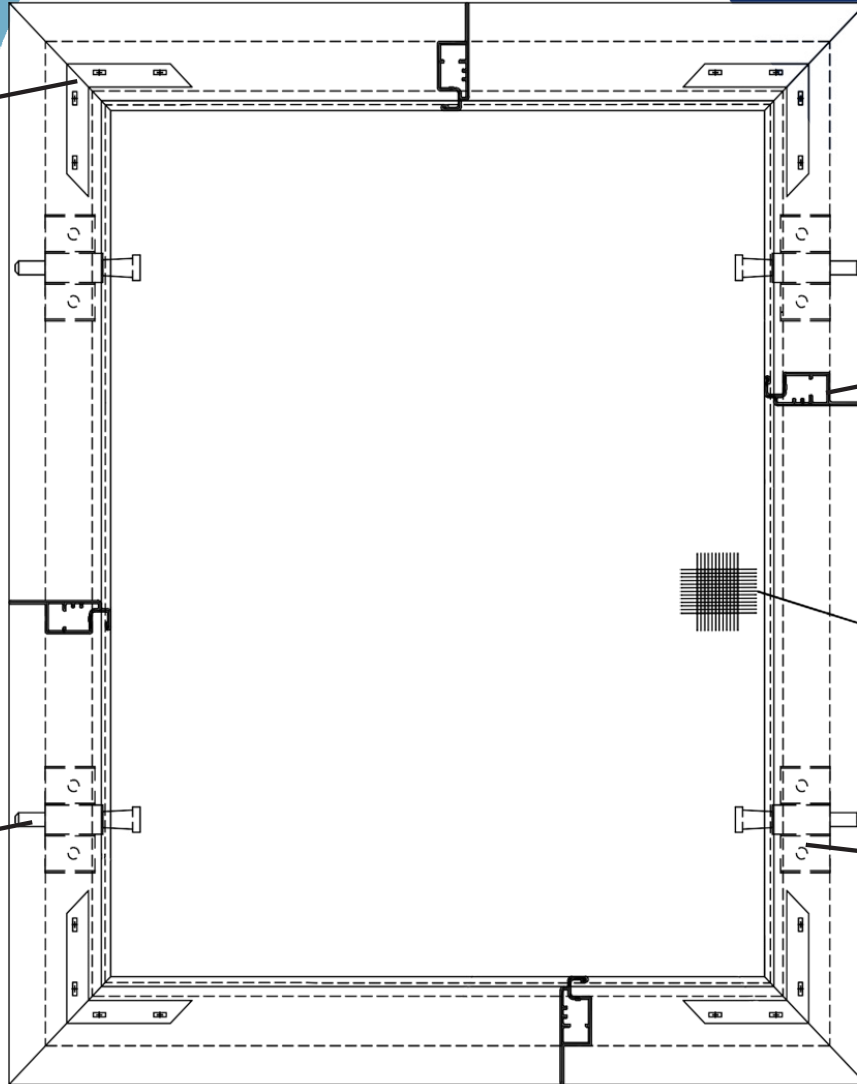

AVAILABLE COLORS

Series #	Fully Assembled Screen	Size	UOM	List Price
RS-505224	Minimum Price	0" to 49" UI	United Inch	$64.19
RS-505224	U.I. Price	50" UI and Above	United Inch	$1.3101

Part #	Description	Color	Length	UOM	QTY	List Price
EA56780-229-XXX	Flange Rail	Standard	19'	Box	20/pcs	$1,593.07
XCR54666-INS	Inside Corner	Mill		Box	100/pcs	$127.17
XCL3420-XXX	Plunger Housing	White or Bronze		Box	100/pcs	$146.00
PL315/SG412/PL308-XXX	Plunger Assembly	See Component Section for Pricing				
MSFG36X100-L00	36" x 100' Char Fiber Mesh	Charcoal	100'	Roll	400 ft²	$184.80
SPFRD150-BX-L	.150" Foam Spline	Black	8,000'	Box	8,000'	$469.92

**Available in bulk quantities