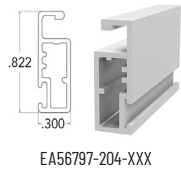

Part #	Description	Color	Length	UOM	QTY	List Price Bulk
EA56795-187-XXX	Latch Rail	Standard	15.5'	Box	20/pcs	$1,633.25
EA56796-204-XXX	Lift Rail w/Pile and Stop	Standard	17'	Box	20/pcs	$1,566.73
EA56797-204-XXX	Pile Rail	Standard	17'	Box	20/pcs	$1,297.28
EA56799-204-XXX	Stop Rail w/Pile	Standard	17'	Box	20/pcs	$1,464.10
EA56800-204-XXX	Stop Rail w/Pile	Standard	17'	Box	20/pcs	$1,463.21
EA56801-204-XXX	Lift Rail w/Pile	Standard	17'	Box	20/pcs	$1,542.49
EA38654-156-XXX	Casement Frame	Standard	13'	Box	20/pcs	$1,261.26
EA56778-204-XXX	Screen Frame	Standard	17'	Box	20/ea	$1,352.80
EA56788-209-XXX	Casement Frame	Standard	17.5'	Box	20/pcs	$1,721.03
SR121-19-100XXX	121 Steel Frame	Standard (No Black)	8.1'	Box	20/pcs	$971.52
EA1749-161-XXX	199EXT Extruded Aluminum Frame	Standard	13.5'	Box	10/pcs	$1,248.77
EA16282-161-XXX	144EXT Extruded Aluminum Frame with Woolpile	Standard	13.5'	Box	10/pcs	$1,267.90
EA16289-161-XXX	144EXT Extruded Aluminum Frame	Standard	13.5'	Box	10/pcs	$1,267.90
EA17011-161-XXX	MOOSE Extruded Aluminum Frame with Woolpile	Standard	13.5'	Box	10/pcs	$1,816.44
EA17010-161-XXX	MOOSE Extruded Aluminum Frame	Standard	13.5'	Box	10/pcs	$1,747.60