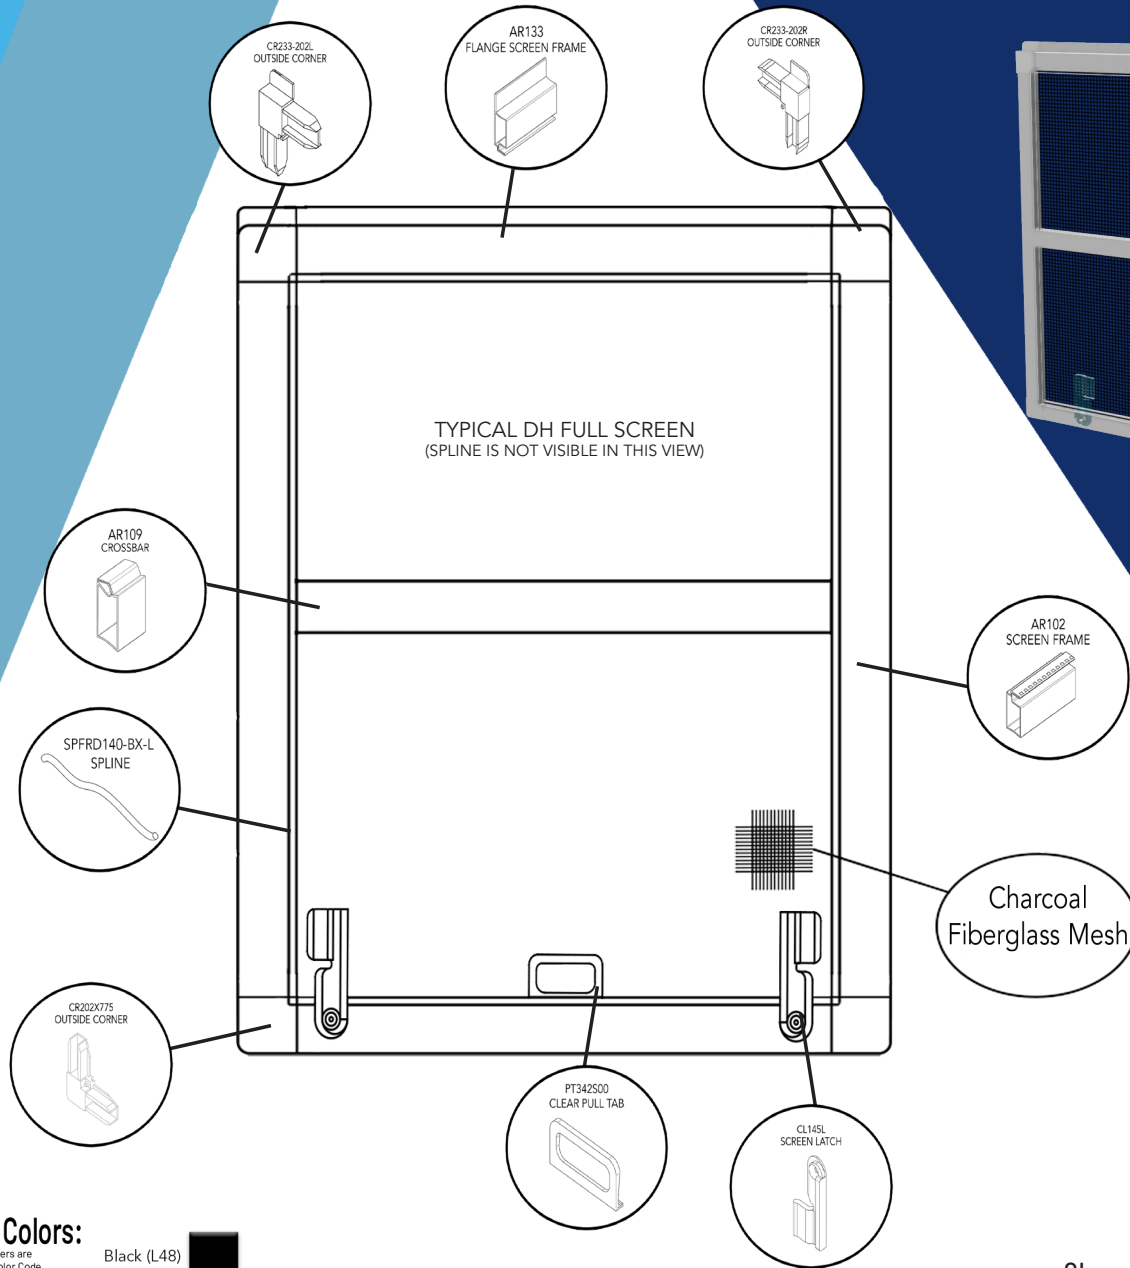

Standard Colors:

Black (L48)	
White (C01)	
Almond (A29)	
Clay (A22)	
Bronze (B16)	

Shown in $\frac{3}{8}$ "

Series #	Fully Assembled Screen	Size	UOM	List Price
RFDH6	Minimum Price	0" to 49" UI	United Inch	$23.60
RFDH6	U.I. Price	50" UI and Above	United Inch	$0.4818

Part #	Description	Color	Length	UOM	QTY	List Price
AR133-16-12XXX	Flange Screen Frame	Standard	12.5'	Box	105/pcs	$1,525.52
AR102-16-12XXX	Screen Frame	Standard	12.5'	Box	128/pcs	$1,419.08
AR109-16-11XXX	Crossbar	Standard	11.5'	Box	153/pcs	$1,593.72
XCR233-202L/R**	Plain Corner	Standard		Box	100/pcs	$255.03
XCR202X775-XXX**	Outside Corner	Standard		Box	100/pcs	$209.80
XCL145L/R-S00**	Screen Latch	Clear		Box	100/pcs	$114.94
XPT342S00**	Clear Pull Tab	Clear		Box	100/pcs	$84.14
MSFG36X100-L00	36" x 100' Char Fiber Mesh	Charcoal	100'	Roll	400 ft²	$184.80
SPFRD140-BX-L	Foam Spline	Black	8,000'	Box	8,000'	$612.48

**Available in bulk quantities