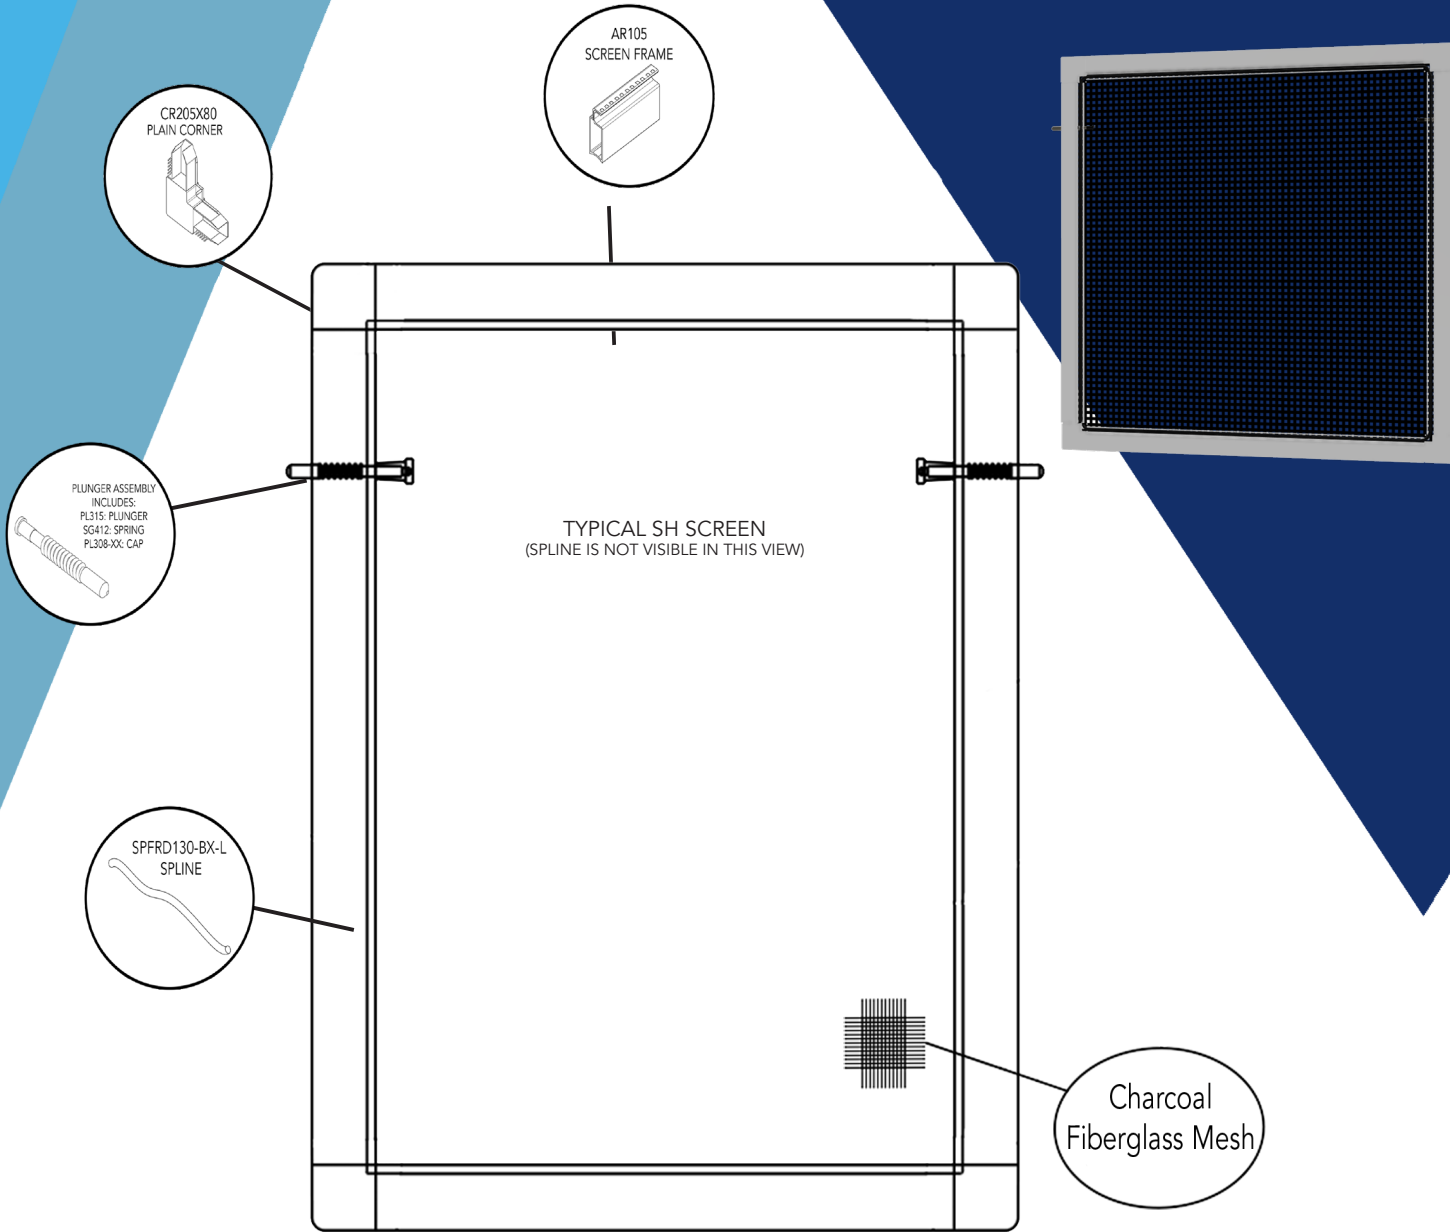

Standard Colors:

Black (L48)	
White (C01)	
Almond (A29)	
Clay (A22)	
Bronze (B16)	

Shown in $\frac{5}{16}$ ". Also available in $\frac{3}{8}$ " and $\frac{7}{16}$ ", contact RiteScreen for details.

Series #	Fully Assembled Screen	Size	UOM	List Price
RFSH4	Minimum Price	0" to 49" UI	United Inch	$22.96
RFSH4	U.I. Price	50" UI and Above	United Inch	$0.4688
RFSH4-W	With Woolpile	50" UI and Above	United Inch	$0.5254

Part #	Description	Color	Length	UOM	QTY	List Price
AR105-16-12XXX	Screen Frame	Standard	12.5'	Box	152/pcs	$1,583.72
XCR205X80-XXX**	Plain Corner	Standard		Box	100/pcs	$87.30
XPL315**	Plunger	Mill		Box	100/pcs	$93.20
XSG412**	Plunger Spring	Mill		Bag	100/pcs	$115.20
XPL308-XXX**	Plunger Cap	Standard		Box	100/pcs	$75.51
SPFRD130-BX-L	Foam Spline	Black	8,000'	Box	8,000'	$506.88
MSFG36X100-L00	36" x 100' Char Fiber Mesh	Charcoal	100'	Roll	400 ft²	$184.80

**Available in bulk quantities