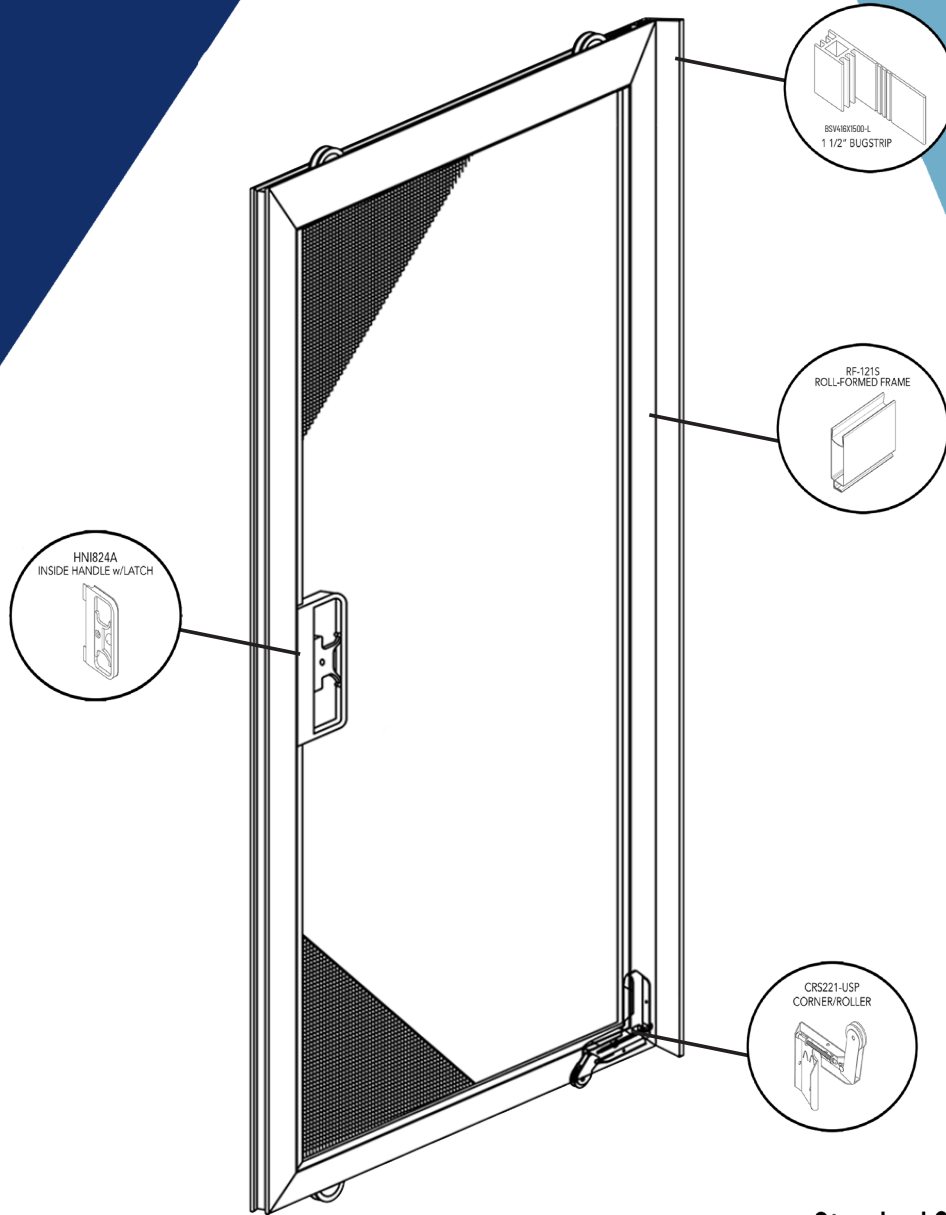

Always stay up-to-date with
RiteScreen & GenExt
1-800-949-4174
www.RITESCREEN.com
insidesales@ritescreen.com

75
YEARS

Innovation Weaved Into Every Strand

PATIO DOOR SCREENS

Love the air you breathe...

Standard Colors