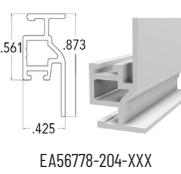

Part #	Description	Color	Length	UOM	QTY	List Price Bulk
EA56795-187-XXX	Latch Rail	Standard	15.5'	Box	20/pcs	$1,633.25
EA56796-204-XXX	Lift Rail w/Pile and Stop	Standard	17'	Box	20/pcs	$1,566.73
EA56797-204-XXX	Pile Rail	Standard	17'	Box	20/pcs	$1,297.28
EA56799-204-XXX	Stop Rail w/Pile	Standard	17'	Box	20/pcs	$1,464.10
EA56800-204-XXX	Stop Rail w/Pile	Standard	17'	Box	20/pcs	$1,463.21
EA56801-204-XXX	Lift Rail w/Pile	Standard	17'	Box	20/pcs	$1,542.49
EA38654-156-XXX	Casement Frame	Standard	13'	Box	20/pcs	$1,261.26
EA56778-204-XXX	Screen Frame	Standard	17'	Box	20/ea	$1,352.80
EA56788-209-XXX	Casement Frame	Standard	17.5'	Box	20/pcs	$1,721.03
SR121-19-100XXX	121 Steel Frame	Standard (No Black)	8.1'	Box	20/pcs	$971.52
EA1749-161-XXX	199EXT Extruded Aluminum Frame	Standard	13.5'	Box	10/pcs	$1,248.77
EA16282-161-XXX	144EXT Extruded Aluminum Frame with Woolpile	Standard	13.5'	Box	10/pcs	$1,267.90
EA16289-161-XXX	144EXT Extruded Aluminum Frame	Standard	13.5'	Box	10/pcs	$1,267.90
EA17011-161-XXX	MOOSE Extruded Aluminum Frame with Woolpile	Standard	13.5'	Box	10/pcs	$1,816.44
EA17010-161-XXX	MOOSE Extruded Aluminum Frame	Standard	13.5'	Box	10/pcs	$1,747.60