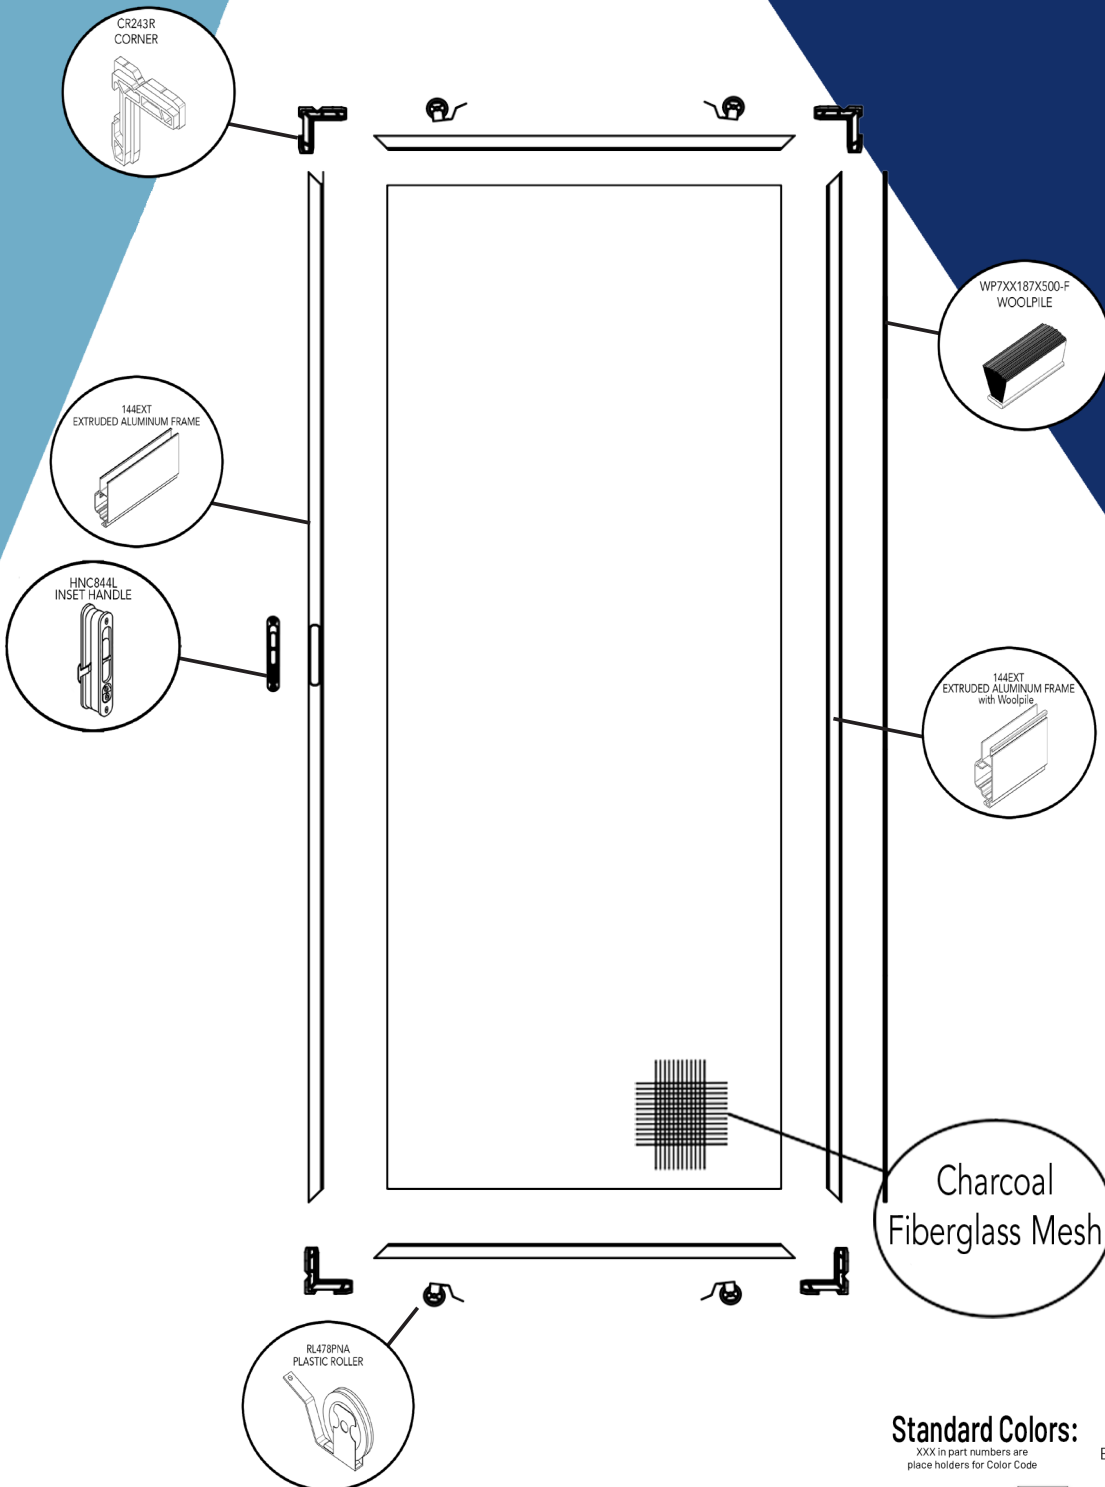

Standard Colors:

White (C01)		Clay (A22)	
Almond (A29)		Bronze (B16)	
		Black (L48)	

Part #	Description	QTY	List Price
KD.144EXT	Unassembled (packaging included)	1 per box	$2.69/UI