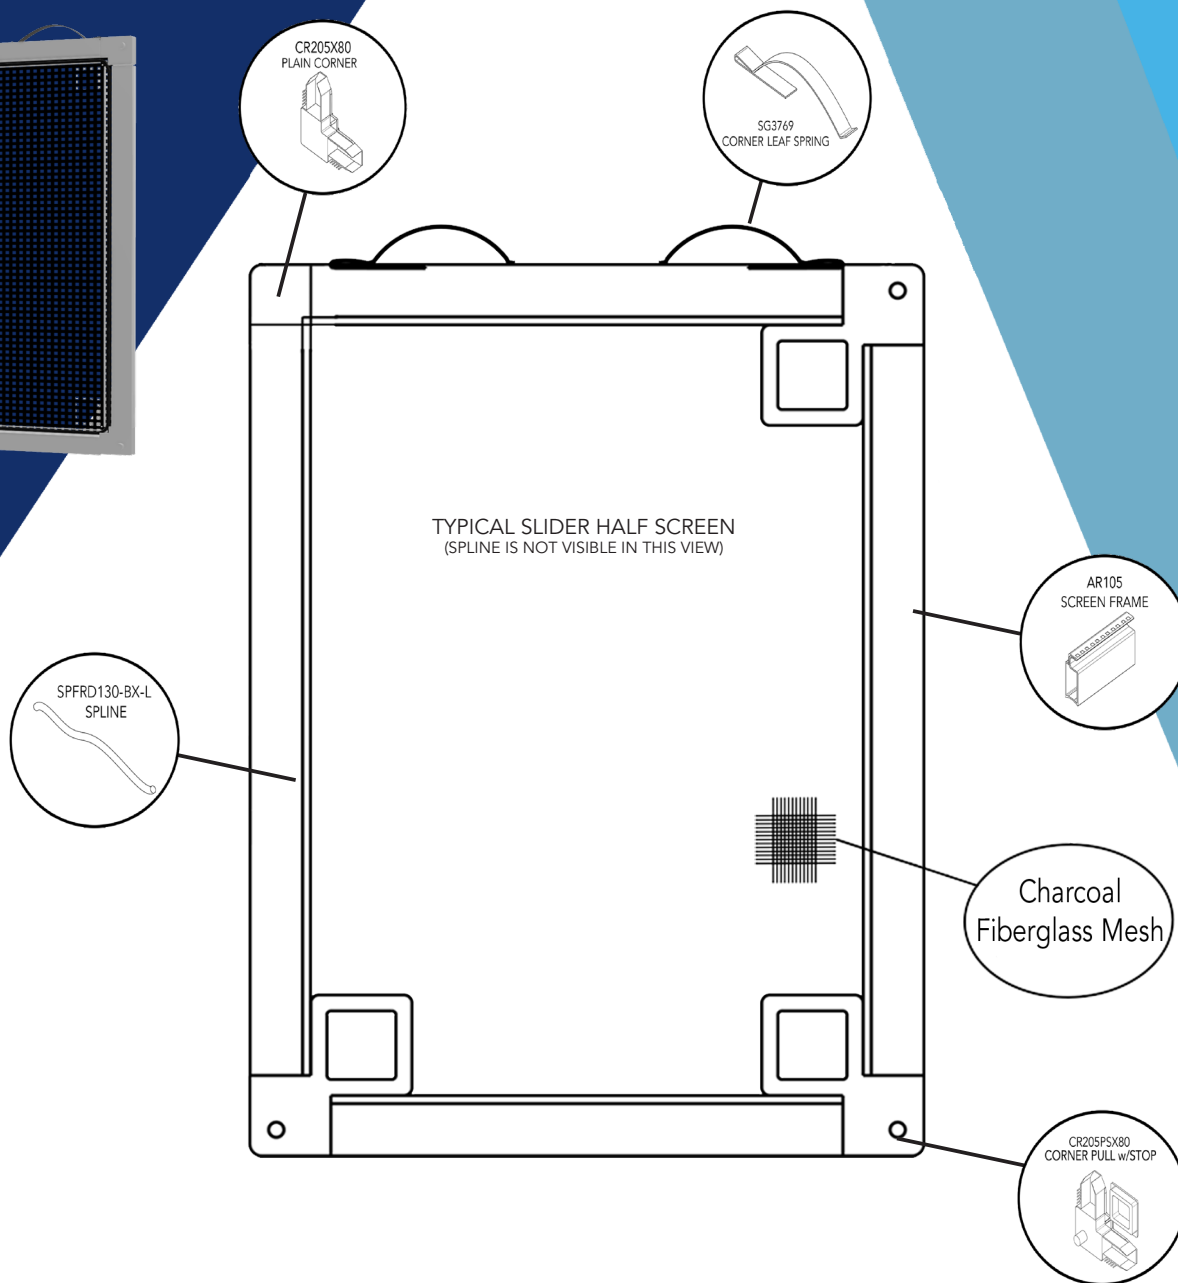

RFSL2 - Roll-Formed Slider Screen

Shown in $\frac{5}{16}$ ". Also available in $\frac{3}{8}$ " and $\frac{7}{16}$ ", contact RiteScreen for details.

Standard Colors:

Series #	Fully Assembled Screen	Size	UOM	List Price
RFSL2	Minimum Price	0" to 49" UI	United Inch	$21.44
RFSL2	U.I. Price	50" UI and Above	United Inch	$0.4376

Part #	Description	Color	Length	UOM	QTY	List Price
AR105-16-12XXX	Screen Frame	Standard	12.5'	Box	152/pcs	$1,583.72
XCR205X80-XXX**	Plain Corner	Standard		Box	100/pcs	$87.30
XCR205PSX80-XXX**	Corner Pull w/Stop	Standard		Box	100/pcs	$98.39
XSG3769**	Leaf Spring	Mill		Box	100/pcs	$376.56
MMSG36X100-L00	36" x 100' Char Fiber Mesh	Charcoal	100'	Roll	400 ft²	$184.80
SPFRD130-BX-L	Foam Spline	Black	8,000'	Box	8,000'	$506.88

**Available in bulk quantities