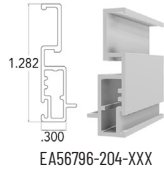

Part #	Description	Color	Length	UOM	QTY	List Price Bulk
EA56795-187-XXX	Latch Rail	Standard	15.5'	Box	20/pcs	$1,633.25
EA56796-204-XXX	Lift Rail w/Pile and Stop	Standard	17'	Box	20/pcs	$1,566.73
EA56797-204-XXX	Pile Rail	Standard	17'	Box	20/pcs	$1,297.28
EA56799-204-XXX	Stop Rail w/Pile	Standard	17'	Box	20/pcs	$1,464.10
EA56800-204-XXX	Stop Rail w/Pile	Standard	17'	Box	20/pcs	$1,463.21
EA56801-204-XXX	Lift Rail w/Pile	Standard	17'	Box	20/pcs	$1,542.49
EA38654-156-XXX	Casement Frame	Standard	13'	Box	20/pcs	$1,261.26
EA56778-204-XXX	Screen Frame	Standard	17'	Box	20/ea	$1,352.80
EA56788-209-XXX	Casement Frame	Standard	17.5'	Box	20/pcs	$1,721.03
SR121-19-100XXX	121 Steel Frame	Standard (No Black)	8.1'	Box	20/pcs	$971.52
EA1749-161-XXX	199EXT Extruded Aluminum Frame	Standard	13.5'	Box	10/pcs	$1,248.77
EA16282-161-XXX	144EXT Extruded Aluminum Frame with Woolpile	Standard	13.5'	Box	10/pcs	$1,267.90
EA16289-161-XXX	144EXT Extruded Aluminum Frame	Standard	13.5'	Box	10/pcs	$1,267.90
EA17011-161-XXX	MOOSE Extruded Aluminum Frame with Woolpile	Standard	13.5'	Box	10/pcs	$1,816.44
EA17010-161-XXX	MOOSE Extruded Aluminum Frame	Standard	13.5'	Box	10/pcs	$1,747.60