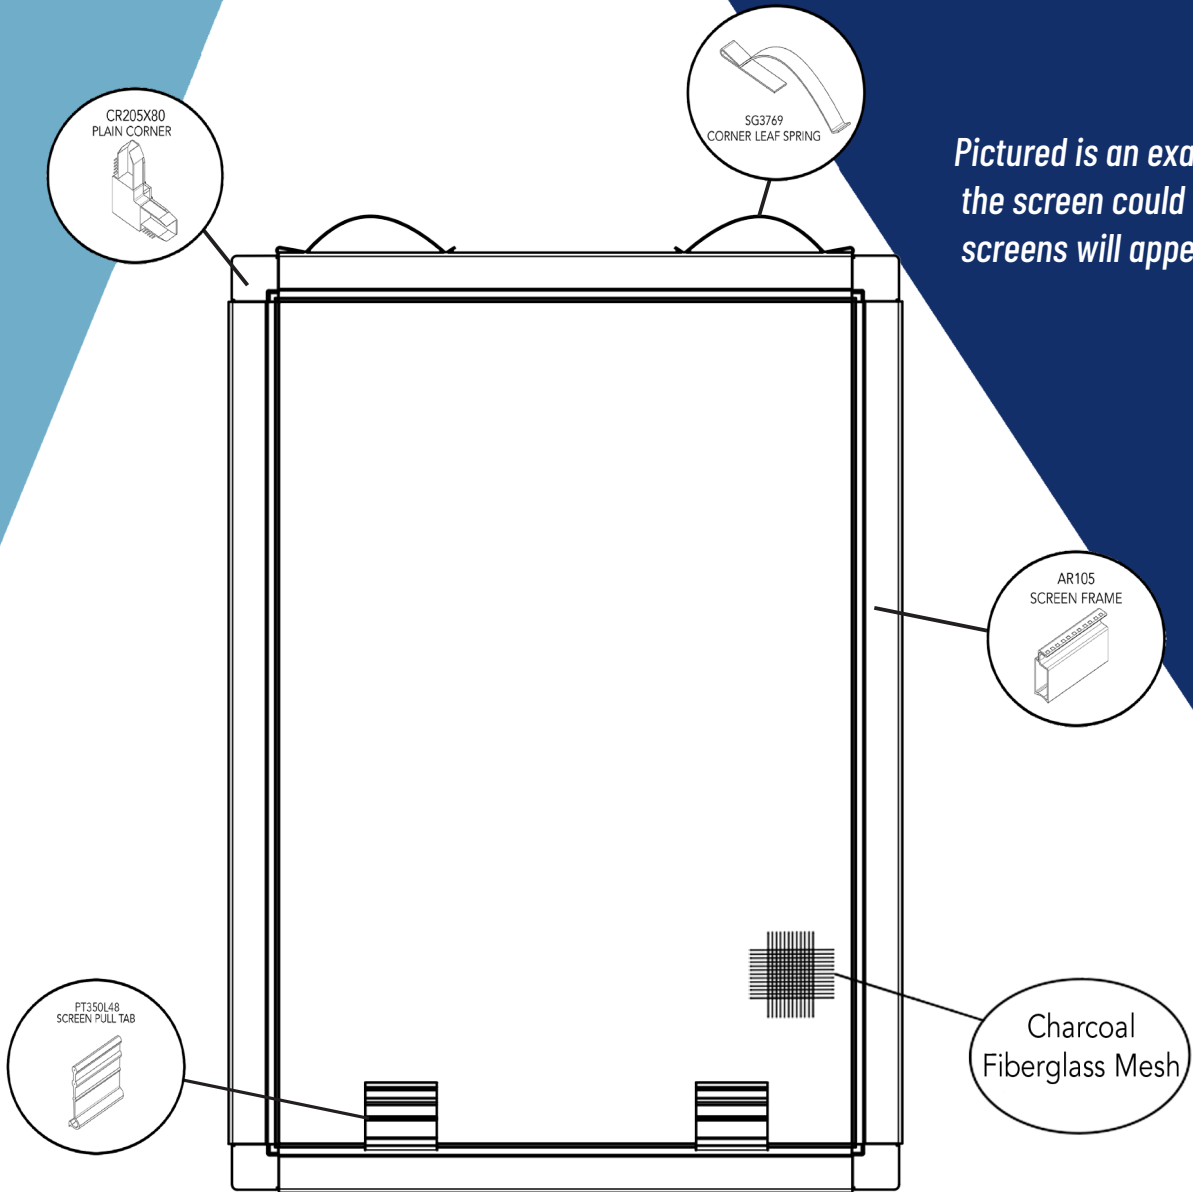

Pictured is an example of how the screen could look. Not all screens will appear this way.

Available Colors

Part #	Description	Color	Length	List Price
FG-WDKIT36-C	36" Replacement Kit, No Mesh	White	36"	$35.50
FG-WDKIT36-B	36" Replacement Kit, No Mesh	Bronze	36"	$35.50
FG-WDKIT48-C	48" Replacement Kit, No Mesh	White	48"	$39.90
FG-WDKIT48-B	48" Replacement Kit, No Mesh	Bronze	48"	$39.90
FG-WDKIT60-C	60" Replacement Kit, No Mesh	White	60"	$44.38
FG-WDKIT60-B	60" Replacement Kit, No Mesh	Bronze	60"	$44.38
FG-WDKIT36M-C	36" Replacement Kit, Mesh Included	White	36"	$40.36
FG-WDKIT36M-B	36" Replacement Kit, Mesh Included	Bronze	36"	$40.36
FG-WDKIT48M-C	48" Replacement Kit, Mesh Included	White	48"	$48.52
FG-WDKIT48M-B	48" Replacement Kit, Mesh Included	Bronze	48"	$48.52
FG-WDKIT60M-C	60" Replacement Kit, Mesh Included	White	60"	$57.86
FG-WDKIT60M-B	60" Replacement Kit, Mesh Included	Bronze	60"	$57.86

**Available in bulk quantities