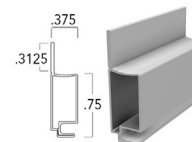

AR133-16-12XXX