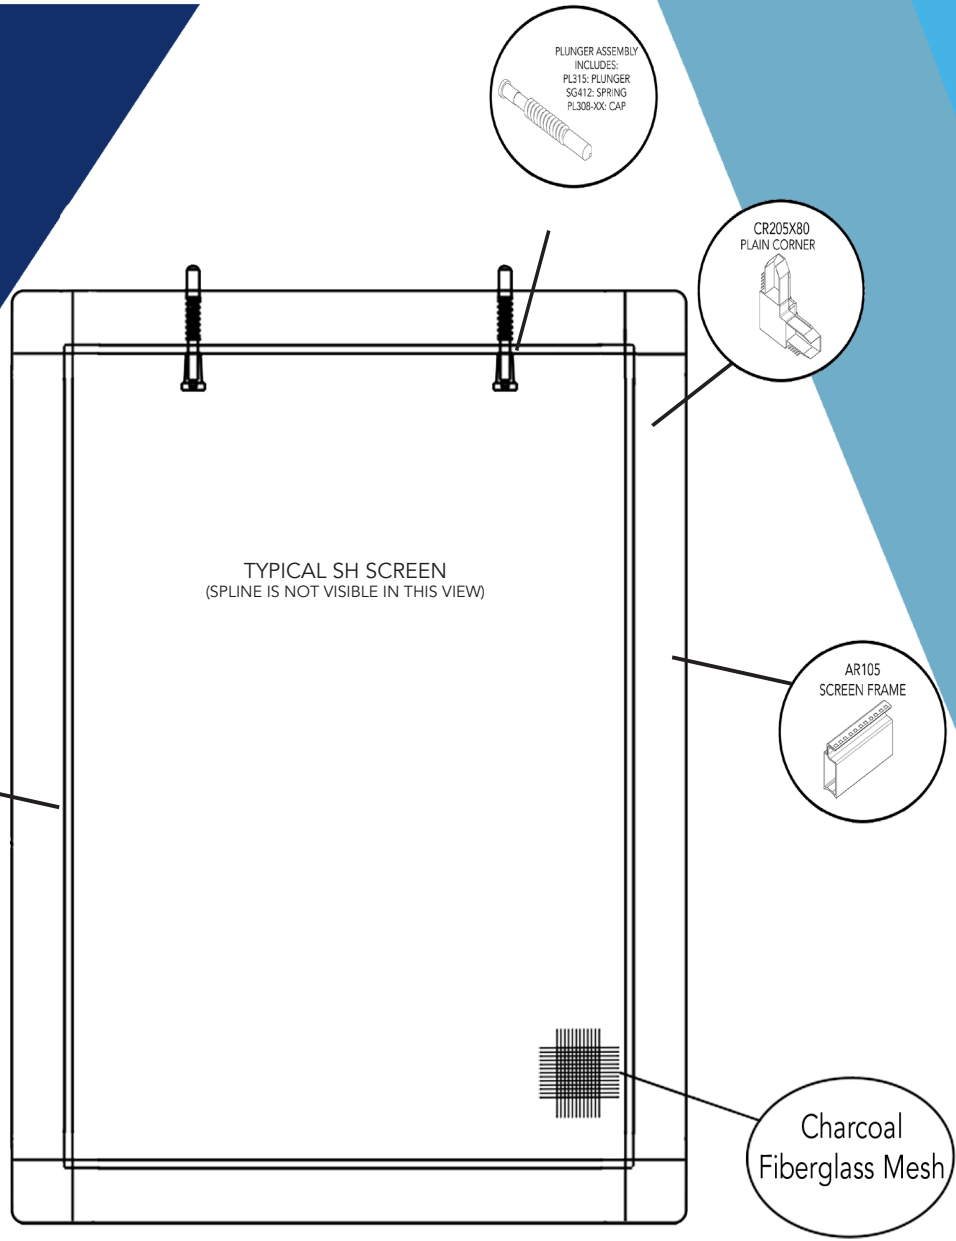

RFSH3 - Roll-Formed Single Hung Screen

Shown in $\frac{5}{16}$ ". Also available in $\frac{3}{8}$ " and $\frac{7}{16}$ " contact RiteScreen for details.

Standard Colors:

XXX in part numbers are place holders for Color Code

White (C01)	Black (L48)
Almond (A29)	Clay (A22)
	Bronze (B16)

Series #	Fully Assembled Screen	Size	UOM	List Price
RFSH3	Minimum Price	0" to 49" UI	United Inch	$22.96
RFSH3	U.I. Price	50" UI and Above	United Inch	$0.4688
RFSH3-W	With Woolpile	50" UI and Above	United Inch	$0.5254

Part #	Description	Color	Length	UOM	QTY	List Price
AR105-16-12XXX	Screen Frame	Standard	12.5'	Box	152/pcs	$1,583.72
XCR205X80-XXX**	Plain Corner	Standard		Box	100/pcs	$87.30
XPL315**	Plunger	Mill		Box	100/pcs	$93.20
XSG412**	Plunger Spring	Mill		Bag	100/pcs	$115.20
XPL308-XXX**	Plunger Cap	Standard		Box	100/pcs	$75.51
SPFRD130-BX-L	Foam Spline	Black	8,000'	Box	8,000'	$506.88
MSPG36X100-L00	36" x 100' Char Fiber Mesh	Charcoal	100'	Roll	400 ft²	$184.80

**Available in bulk quantities