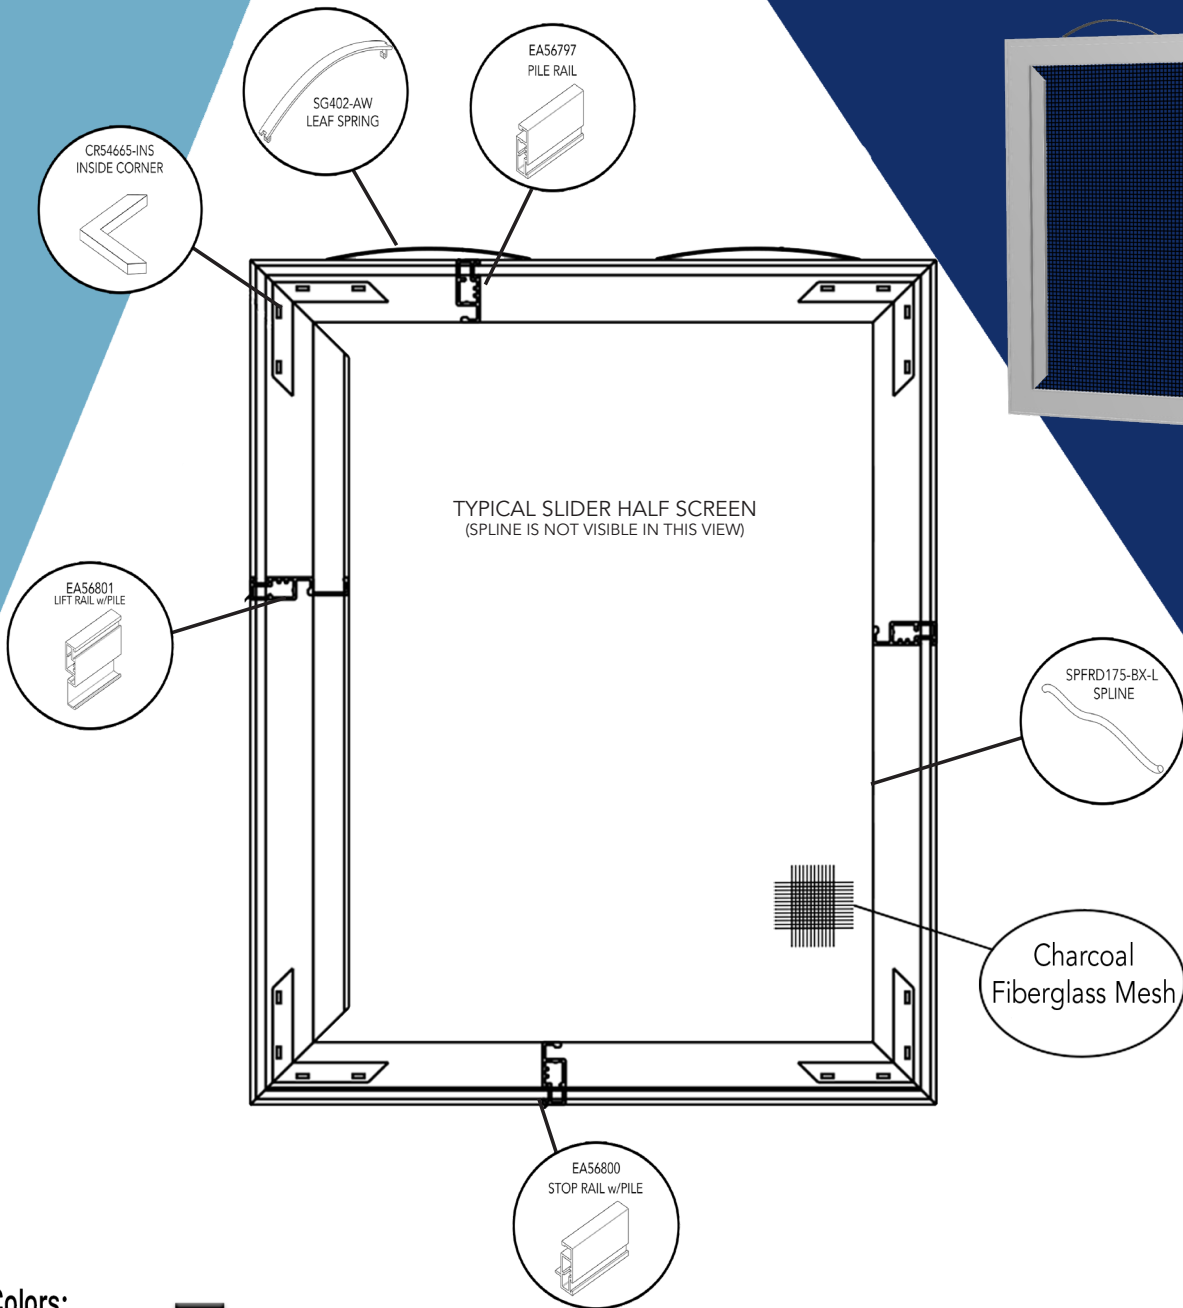

Standard Colors:

Black (L48)	
White (C01)	
Almond (A29)	
Clay (A22)	
Bronze (B16)	

Available in $\frac{5}{16}$ " , $\frac{3}{8}$ " and $\frac{7}{16}$ " , contact
RiteScreen for details.

Series #	Fully Assembled Screen	Size	UOM	List Price
SL5	Minimum Price	0" to 49" UI	United Inch	$38.74
SL5	U.I. Price	50" UI and Above	United Inch	$0.7908

Part #	Description	Color	Length	UOM	QTY	List Price
EA56797-204-XXX	Pile Rail	Standard	17'	Box	20/pcs	$1,297.28
EA56800-204-XXX	Stop Rail w/Pile	Standard	17'	Box	20/pcs	$1,463.21
EA56801-204-XXX	Lift Rail w/Pile	Standard	17'	Box	20/pcs	$1,542.49
XCR54665-INS**	Inside Corner	Mill		Box	100/pcs	$112.30
XSG402-AW**	Leaf Spring	Mill		Box	100/pcs	$84.66
MSFG36X100-L00	36" x 100' Char Fiber Mesh	Charcoal	100'	Roll	400 ft²	$184.80
SPFRD175-BX-L	.175" Diameter Foam Spline	Black	5,000'	Box	5,000'	$413.60

**Available in bulk quantities