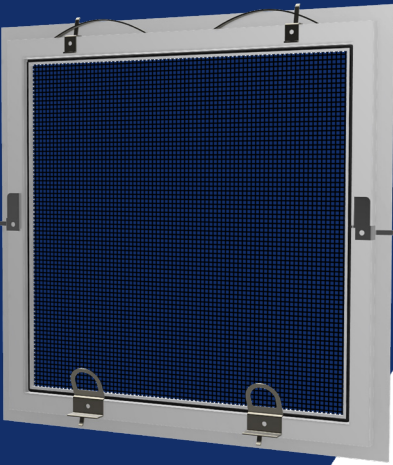

RS-505223

Tilt & Turn w/ Swivels

AVAILABLE COLORS

Series #	Fully Assembled Screen	Size	UOM	List Price
RS-505223	Minimum Price	0" to 49" UI	United Inch	$75.55
RS-505223	U.I. Price	50" UI and Above	United Inch	$1.5419

Part #	Description	Color	Length	UOM	QTY	List Price
EA56780-229-XXX	Flange Rail	Standard	19'	Box	20/pcs	$1,593.07
XCR54666-INS	Inside Corner	Mill		Box	100/pcs	$127.17
XCL556-TT	Top Swivel Clip	Mill		Box	100/pcs	$291.20
XCL555R/L-TT	Right/Left Swivel Clip	Mill		Box	100/pcs	$317.60
XSG11140**	Overlapping Leaf Spring	Mill		Box	100/pcs	$109.92
XCL557-TT	Bottom Pull-Clip	Mill		Box	100/pcs	$454.24
MSFG36X100-L00	36" x 100' Char Fiber Mesh	Charcoal	100'	Roll	400 ft²	$184.80
SPFRD150-BX-L	.150" Foam Spline	Black	8,000'	Box	8,000'	$469.92

**Available in bulk quantities