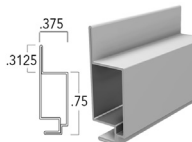

AR132-16-12XXX