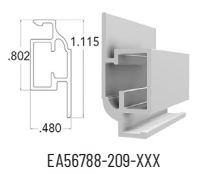

Part #	Description	Color	Length	UOM	QTY	List Price Bulk
EA56795-187-XXX	Latch Rail	Standard	15.5'	Box	20/pcs	$1,633.25
EA56796-204-XXX	Lift Rail w/Pile and Stop	Standard	17'	Box	20/pcs	$1,566.73
EA56797-204-XXX	Pile Rail	Standard	17'	Box	20/pcs	$1,297.28
EA56799-204-XXX	Stop Rail w/Pile	Standard	17'	Box	20/pcs	$1,464.10
EA56800-204-XXX	Stop Rail w/Pile	Standard	17'	Box	20/pcs	$1,463.21
EA56801-204-XXX	Lift Rail w/Pile	Standard	17'	Box	20/pcs	$1,542.49
EA38654-156-XXX	Casement Frame	Standard	13'	Box	20/pcs	$1,261.26
EA56778-204-XXX	Screen Frame	Standard	17'	Box	20/ea	$1,352.80
EA56788-209-XXX	Casement Frame	Standard	17.5'	Box	20/pcs	$1,721.03
SR121-19-100XXX	121 Steel Frame	Standard (No Black)	8.1'	Box	20/pcs	$971.52
EA1749-161-XXX	199EXT Extruded Aluminum Frame	Standard	13.5'	Box	10/pcs	$1,248.77
EA16282-161-XXX	144EXT Extruded Aluminum Frame with Woolpile	Standard	13.5'	Box	10/pcs	$1,267.90
EA16289-161-XXX	144EXT Extruded Aluminum Frame	Standard	13.5'	Box	10/pcs	$1,267.90
EA17011-161-XXX	MOOSE Extruded Aluminum Frame with Woolpile	Standard	13.5'	Box	10/pcs	$1,816.44
EA17010-161-XXX	MOOSE Extruded Aluminum Frame	Standard	13.5'	Box	10/pcs	$1,747.60