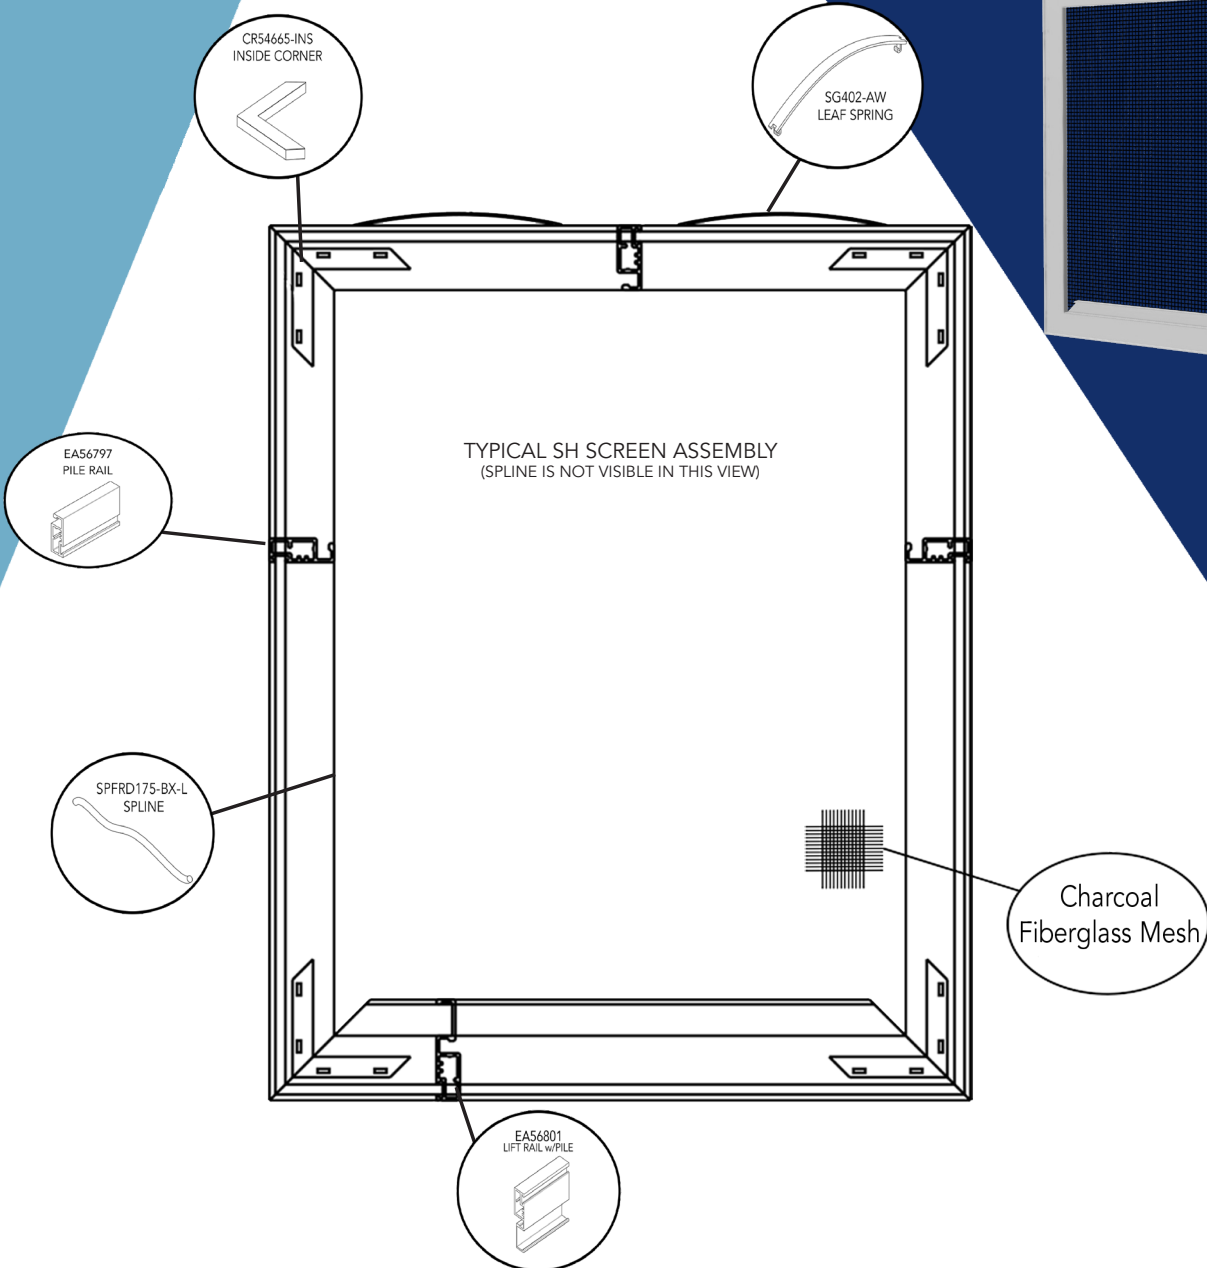

Standard Colors:

Black (L48)	
White (C01)	
Almond (A29)	
Clay (A22)	
Bronze (B16)	

Available in $\frac{5}{16}$ " , $\frac{3}{8}$ " and $\frac{7}{16}$ " , contact RiteScreen for details.

Series #	Fully Assembled Screen	Size	UOM	List Price
SH2	Minimum Price	0" to 49" UI	United Inch	$38.86
SH2	U.I. Price	50" UI and Above	United Inch	$0.7930

Part #	Description	Color	Length	UOM	QTY	List Price
EA56801-204-XXX	Lift Rail w/Pile	Standard	12.5'	Box	20/pcs	$1,542.49
EA56797-204-XXX	Pile Rail	Standard	17'	Box	20/pcs	$1,297.28
XCR54665-INS**	Inside Corner	Mill		Box	100/pcs	$112.30
XSG402-AW**	Leaf Spring	Mill		Box	100/pcs	$84.66
MSFG36X100-L00	36" x 100' Char Fiber Mesh	Charcoal	100'	Roll	400 ft²	$184.80
SPFRD175-BX-L	.175" Diameter Foam Spline	Black	5,000'	Box	5,000'	$413.60

** Available in bulk quantities